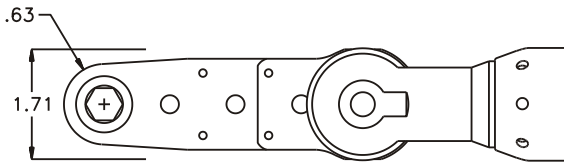

GEAR ASSEMBLY

PARTS BLOWOUT

ITEM	DESCRIPTION	PART NO.	ITEM	DESCRIPTION	PART NO.	ITEM	DESCRIPTION	PART NO.
1	Angle Head	A/C #13	11	Lg. Idler Pin	IP-5932	21	Screw #2 (4)	S-618SH
2	Angle Head Adapter	HA-2852-13EX	12	Needle Bearing	B-59			
3	Drive Shaft	DS-082836	13	Lg. Idler Gear	161623S2			
4	Gear Housing (Top)	272520AM1-3-H	14	Bushing (2)	A-4809B			
5	Socket Gear	161625SM1-XX	15	Drive Gear	161448S-12SD			
6	Thrust Race (4)	TRA-512M1	16	Grease Fitting	1877			
7	Sm. Idler Pin (2)	IP-5725B	17	Dowel Pin #1 (2)	DP-1006			
8	Needle Bearing (2)	B-57	18	Gear Housing (Bottom)	272520AM1-3-P			
9	Sm. Idler Gear (2)	161616S2	19	Screw #1 (4)	S-612			
10	Thrust Race (2)	TRB-512M	20	Dowel Pin #2 (3)	DP-1220			