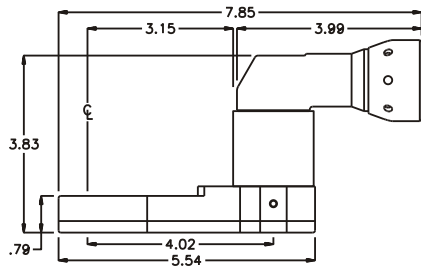

D & D PRODUCTION INC.®

ASSEMBLY NO. 272520AM1-3

HEAD NO. 3473

CROWFOOT ASS'Y
Rev. A
11-19-02

2500 WILLIAMS DRIVE • WATERFORD, MI • 48328

PHONE : (248) 334-2112 • FAX : (248) 334-0062

SIDE VIEW

TOP VIEW

GEAR ASSEMBLY

PARTS BLOWOUT

ITEM	DESCRIPTION	PART NO.	ITEM	DESCRIPTION	PART NO.	ITEM	DESCRIPTION	PART NO.
1	Angle Head	A/C #13	11	Lg. Idler Pin	IP-5932	21	Screw #2 (4)	S-618SH
2	Angle Head Adapter	HA-2852-13EX	12	Needle Bearing	B-59			
3	Drive Shaft	DS-082836	13	Lg. Idler Gear	161623S2			
4	Gear Housing (Top)	272520AM1-3-H	14	Bushing (2)	A-4809B			
5	Socket Gear	161625SM1-XX	15	Drive Gear	161448S-12SD			
6	Thrust Race (4)	TRA-512M1	16	Grease Fitting	1877			
7	Sm. Idler Pin (2)	IP-5725B	17	Dowel Pin #1 (2)	DP-1006			
8	Needle Bearing (2)	B-57	18	Gear Housing (Bottom)	272520AM1-3-P			
9	Sm. Idler Gear (2)	161616S2	19	Screw #1 (4)	S-612			
10	Thrust Race (2)	TRB-512M	20	Dowel Pin #2 (3)	DP-1220			