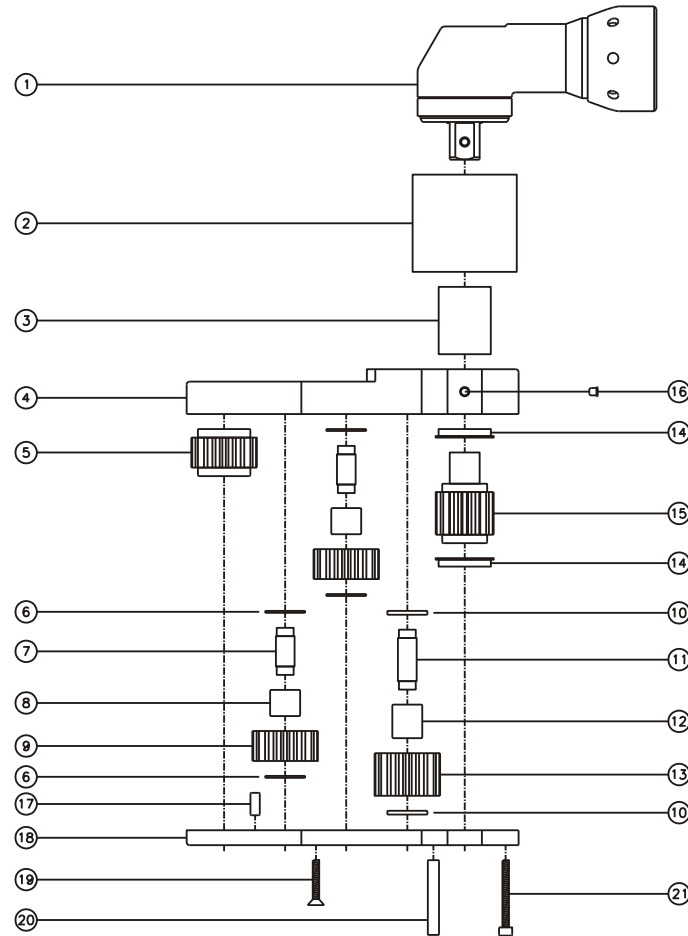

D & D PRODUCTION INC.®

ASSEMBLY NO. 272520AM1-3

HEAD NO. 3473

CROWFOOT ASS'Y
Rev. A
11-19-02

2500 WILLIAMS DRIVE • WATERFORD, MI • 48328

PHONE : (248) 334-2112 • FAX : (248) 334-0062

SIDE VIEW

TOP VIEW

GEAR ASSEMBLY

PARTS BLOWOUT

ITEM	DESCRIPTION	PART NO.	ITEM	DESCRIPTION	PART NO.	ITEM	DESCRIPTION	PART NO.
1	Angle Head	A/C #13	11	Lg. Idler Pin	IP-5932	21	Screw #2 (4)	S-618SH
2	Angle Head Adapter	HA-2852-13EX	12	Needle Bearing	B-59			
3	Drive Shaft	DS-082836	13	Lg. Idler Gear	161623S2			
4	Gear Housing (Top)	272520AM1-3-H	14	Bushing (2)	A-4809B			
5	Socket Gear	161625SM1-XX	15	Drive Gear	161448S-12SD			
6	Thrust Race (4)	TRA-512M1	16	Grease Fitting	1877			
7	Sm. Idler Pin (2)	IP-5725B	17	Dowel Pin #1 (2)	DP-1006			
8	Needle Bearing (2)	B-57	18	Gear Housing (Bottom)	272520AM1-3-P			
9	Sm. Idler Gear (2)	161616S2	19	Screw #1 (4)	S-612			
10	Thrust Race (2)	TRB-512M	20	Dowel Pin #2 (3)	DP-1220			