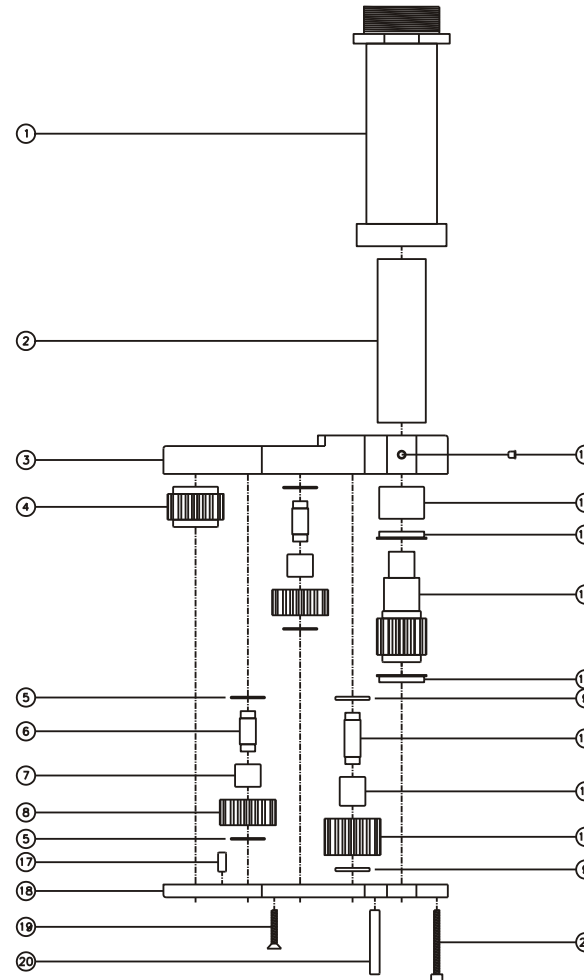

## HEAD NO. 3472

CROWFOOT ASS'Y  
Rev. A  
02-16-01

2500 WILLIAMS DRIVE • WATERFORD, MI • 48328

PHONE : (248) 334-2112 • FAX : (248) 334-0062

SIDE VIEW

TOP VIEW

GEAR ASSEMBLY

PARTS BLOWOUT

ITEM	DESCRIPTION	PART NO.	ITEM	DESCRIPTION	PART NO.	ITEM	DESCRIPTION	PART NO.
1	Angle Head Adapter	HA-28126-5720	11	Needle Bearing	B-59	21	Screw #2 (4)	S-620SH
2	Drive Shaft	DS-0415102	12	Lg. Idler Gear	161623S2			
3	Gear Housing (Top)	272520AM1-3-H	13	Needle Bearing	B-1110			
4	Socket Gear	161625SM1-XX	14	Bushing (2)	A-4809B			
5	Thrust Race (4)	TRA-512M1	15	Drive Gear	161469S-12MSD			
6	Sm. Idler Pin (2)	IP-5725B	16	Grease Fitting	1877			
7	Needle Bearing (2)	B-57	17	Dowel Pin #1 (2)	DP-1006			
8	Sm. Idler Gear (2)	161616S2	18	Gear Housing (Bottom)	272520AM1-3-P			
9	Thrust Race (2)	TRB-512M	19	Screw #1 (4)	S-612			
10	Lg. Idler Pin	IP-5932	20	Dowel Pin #2 (3)	DP-1220			