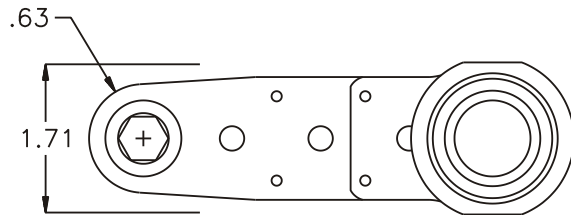

## HEAD NO. 3472

CROWFOOT ASS'Y  
Rev. A  
02-16-01

2500 WILLIAMS DRIVE • WATERFORD, MI • 48328

PHONE : (248) 334-2112 • FAX : (248) 334-0062

SIDE VIEW

TOP VIEW

GEAR ASSEMBLY

PARTS BLOWOUT

ITEM	DESCRIPTION	PART NO.	ITEM	DESCRIPTION	PART NO.	ITEM	DESCRIPTION	PART NO.
1	Angle Head Adapter	HA-28126-5720	11	Needle Bearing	B-59	21	Screw #2 (4)	S-620SH
2	Drive Shaft	DS-0415102	12	Lg. Idler Gear	161623S2			
3	Gear Housing (Top)	272520AM1-3-H	13	Needle Bearing	B-1110			
4	Socket Gear	161625SM1-XX	14	Bushing (2)	A-4809B			
5	Thrust Race (4)	TRA-512M1	15	Drive Gear	161469S-12MSD			
6	Sm. Idler Pin (2)	IP-5725B	16	Grease Fitting	1877			
7	Needle Bearing (2)	B-57	17	Dowel Pin #1 (2)	DP-1006			
8	Sm. Idler Gear (2)	161616S2	18	Gear Housing (Bottom)	272520AM1-3-P			
9	Thrust Race (2)	TRB-512M	19	Screw #1 (4)	S-612			
10	Lg. Idler Pin	IP-5932	20	Dowel Pin #2 (3)	DP-1220			