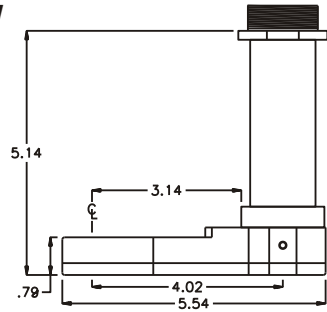

## HEAD NO. 3472

CROWFOOT ASS'Y  
Rev. A  
02-16-01

2500 WILLIAMS DRIVE • WATERFORD, MI • 48328

PHONE : (248) 334-2112 • FAX : (248) 334-0062

SIDE VIEW

TOP VIEW

GEAR ASSEMBLY

PARTS BLOWOUT

ITEM	DESCRIPTION	PART NO.	ITEM	DESCRIPTION	PART NO.	ITEM	DESCRIPTION	PART NO.
1	Angle Head Adapter	HA-28126-5720	11	Needle Bearing	B-59	21	Screw #2 (4)	S-620SH
2	Drive Shaft	DS-0415102	12	Lg. Idler Gear	161623S2			
3	Gear Housing (Top)	272520AM1-3-H	13	Needle Bearing	B-1110			
4	Socket Gear	161625SM1-XX	14	Bushing (2)	A-4809B			
5	Thrust Race (4)	TRA-512M1	15	Drive Gear	161469S-12MSD			
6	Sm. Idler Pin (2)	IP-5725B	16	Grease Fitting	1877			
7	Needle Bearing (2)	B-57	17	Dowel Pin #1 (2)	DP-1006			
8	Sm. Idler Gear (2)	161616S2	18	Gear Housing (Bottom)	272520AM1-3-P			
9	Thrust Race (2)	TRB-512M	19	Screw #1 (4)	S-612			
10	Lg. Idler Pin	IP-5932	20	Dowel Pin #2 (3)	DP-1220			