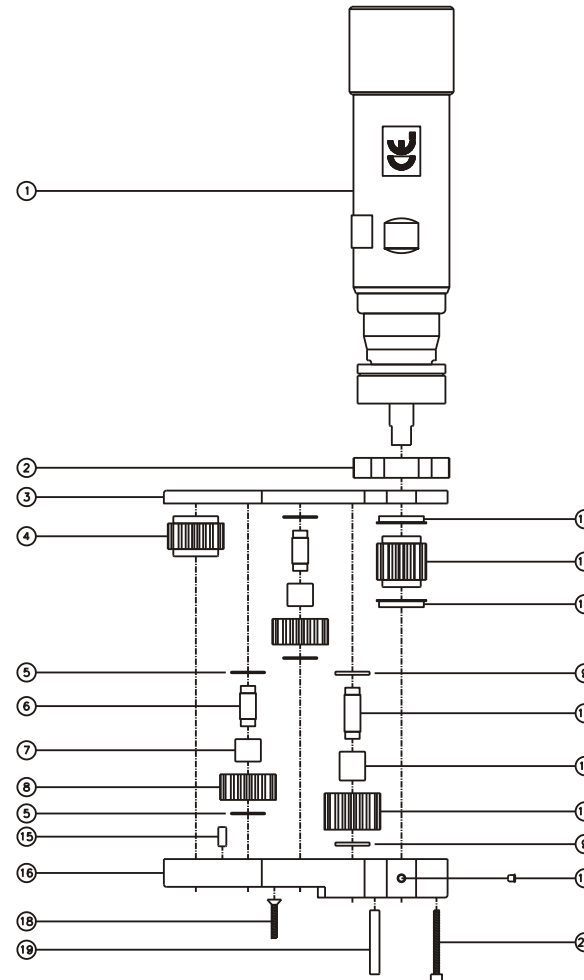

### SIDE VIEW

### TOP VIEW

### PARTS BLOWOUT

ITEM	DESCRIPTION	PART NO.	ITEM	DESCRIPTION	PART NO.	ITEM	DESCRIPTION	PART NO.
1	Motor	GSE 56	11	Needle Bearing	B-59			
2	Motor Adapter	HA-56M	12	Lg. Idler Gear	161623S2			
3	Gear Housing (Top)	272520AM-3-H	13	Bushing (2)	A-4809B			
4	Socket Gear	161625SM1-XX	14	Drive Gear	161432S-38SD			
5	Thrust Race (4)	TRA-512M1	15	Dowel Pin #1 (2)	DP-1006			
6	Sm. Idler Pin (2)	IP-5725B	16	Gear Housing (Bottom)	272520AM-3-P			
7	Needle Bearing (2)	B-57	17	Grease Fitting	1877			
8	Sm. Idler Gear (2)	161616S2	18	Screw #1 (4)	S-612			
9	Thrust Race (2)	TRB-512M	19	Dowel Pin #2 (3)	DP-1220			
10	Lg. Idler Pin	IP-5932	20	Screw #2 (4)	S-620SH			