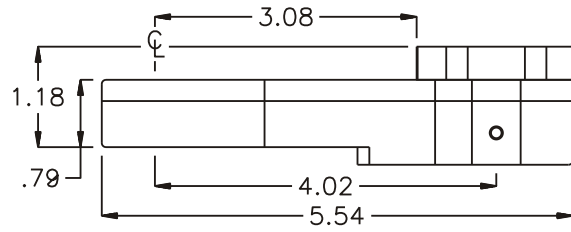

D & D PRODUCTION INC.

ASSEMBLY NO. 272520AM-3

HEAD NO. 3470

CROWFOOT ASS'Y
Rev. B
05-29-01

2500 WILLIAMS DRIVE • WATERFORD, MI • 48328

PHONE : (248) 334-2112 • FAX : (248) 334-0062

SIDE VIEW