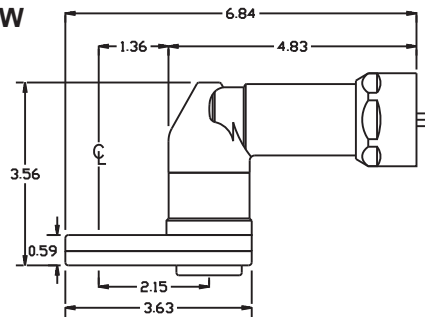

D & D PRODUCTION INC.®

ASSEMBLY NO. 271921

HEAD NO. 1487

CROWFOOT ASS'Y
Rev. A
09-25-09

2500 WILLIAMS DRIVE • WATERFORD, MI • 48328

PHONE : (248) 334-2112 • FAX : (248) 334-0062

SIDE VIEW

TOP VIEW

GEAR ASSEMBLY

PARTS BLOWOUT

ITEM	DESCRIPTION	PART NO.	ITEM	DESCRIPTION	PART NO.	ITEM	DESCRIPTION	PART NO.
1	Angle Head	Customer Supplied	11	Idler Gear	202312			
2	Angle Head Adapter	HA-2739	12	Ball Bearing (2)	6803			
3	Drive Shaft	DS-08F3430	13	Drive Gear	201738B-12MSD			
4	Screw #1 (2)	S-M4X10SH	14	Gear Housing (Bottom)	271921-P			
5	Gear Housing (Top)	271921-H	15	Grease Fitting	1877			
6	Bushing (2)	A-4375-M6	16	Dowel Pin (2)	DP-M3X20			
7	Socket Gear	202319-XX	17	Screw #2 (4)	S-M4X20SH			
8	Thrust Race (2)	TRA-613						
9	Idler Pin	IP-8518B						
10	Needle Bearing	B-85						