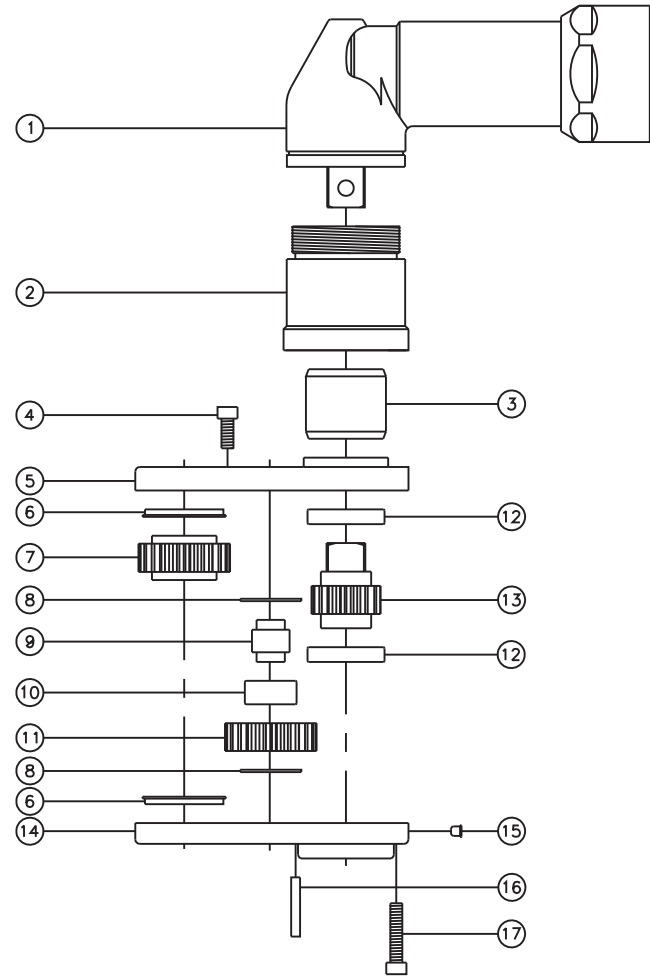

D & D PRODUCTION INC.®

ASSEMBLY NO. 271921

HEAD NO. 1487

CROWFOOT ASS'Y
Rev. A
09-25-09

2500 WILLIAMS DRIVE • WATERFORD, MI • 48328

PHONE : (248) 334-2112 • FAX : (248) 334-0062

SIDE VIEW

TOP VIEW

GEAR ASSEMBLY

PARTS BLOWOUT

ITEM	DESCRIPTION	PART NO.	ITEM	DESCRIPTION	PART NO.	ITEM	DESCRIPTION	PART NO.
1	Angle Head	Customer Supplied	11	Idler Gear	202312			
2	Angle Head Adapter	HA-2739	12	Ball Bearing (2)	6803			
3	Drive Shaft	DS-08F3430	13	Drive Gear	201738B-12MSD			
4	Screw #1 (2)	S-M4X10SH	14	Gear Housing (Bottom)	271921-P			
5	Gear Housing (Top)	271921-H	15	Grease Fitting	1877			
6	Bushing (2)	A-4375-M6	16	Dowel Pin (2)	DP-M3X20			
7	Socket Gear	202319-XX	17	Screw #2 (4)	S-M4X20SH			
8	Thrust Race (2)	TRA-613						
9	Idler Pin	IP-8518B						
10	Needle Bearing	B-85						