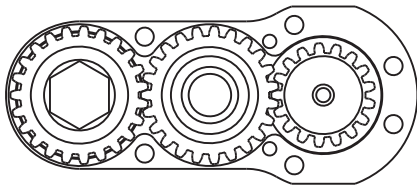

D & D PRODUCTION INC.®

ASSEMBLY NO. 271921

HEAD NO. 1487

CROWFOOT ASS'Y
Rev. A
09-25-09

2500 WILLIAMS DRIVE • WATERFORD, MI • 48328

PHONE : (248) 334-2112 • FAX : (248) 334-0062

SIDE VIEW

TOP VIEW

GEAR ASSEMBLY

PARTS BLOWOUT

ITEM	DESCRIPTION	PART NO.	ITEM	DESCRIPTION	PART NO.	ITEM	DESCRIPTION	PART NO.
1	Angle Head	Customer Supplied	11	Idler Gear	202312			
2	Angle Head Adapter	HA-2739	12	Ball Bearing (2)	6803			
3	Drive Shaft	DS-08F3430	13	Drive Gear	201738B-12MSD			
4	Screw #1 (2)	S-M4X10SH	14	Gear Housing (Bottom)	271921-P			
5	Gear Housing (Top)	271921-H	15	Grease Fitting	1877			
6	Bushing (2)	A-4375-M6	16	Dowel Pin (2)	DP-M3X20			
7	Socket Gear	202319-XX	17	Screw #2 (4)	S-M4X20SH			
8	Thrust Race (2)	TRA-613						
9	Idler Pin	IP-8518B						
10	Needle Bearing	B-85						