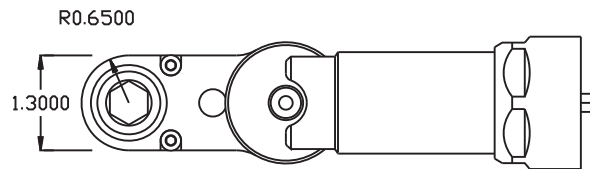

D & D PRODUCTION INC.®

ASSEMBLY NO. 271921

HEAD NO. 1487

CROWFOOT ASS'Y
Rev. A
09-25-09

2500 WILLIAMS DRIVE • WATERFORD, MI • 48328

PHONE : (248) 334-2112 • FAX : (248) 334-0062

SIDE VIEW

TOP VIEW

GEAR ASSEMBLY

PARTS BLOWOUT

ITEM	DESCRIPTION	PART NO.	ITEM	DESCRIPTION	PART NO.	ITEM	DESCRIPTION	PART NO.
1	Angle Head	Customer Supplied	11	Idler Gear	202312			
2	Angle Head Adapter	HA-2739	12	Ball Bearing (2)	6803			
3	Drive Shaft	DS-08F3430	13	Drive Gear	201738B-12MSD			
4	Screw #1 (2)	S-M4X10SH	14	Gear Housing (Bottom)	271921-P			
5	Gear Housing (Top)	271921-H	15	Grease Fitting	1877			
6	Bushing (2)	A-4375-M6	16	Dowel Pin (2)	DP-M3X20			
7	Socket Gear	202319-XX	17	Screw #2 (4)	S-M4X20SH			
8	Thrust Race (2)	TRA-613						
9	Idler Pin	IP-8518B						
10	Needle Bearing	B-85						