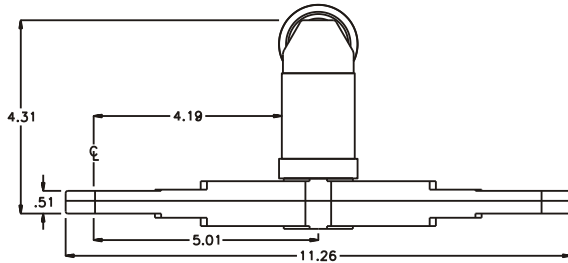

D & D PRODUCTION INC.®

ASSEMBLY NO. 271620DB-4

HEAD NO. 1486

CROWFOOT ASS'Y
Rev. A
10-24-02

2500 WILLIAMS DRIVE • WATERFORD, MI • 48328

PHONE : (248) 334-2112 • FAX : (248) 334-0062

SIDE VIEW

TOP VIEW