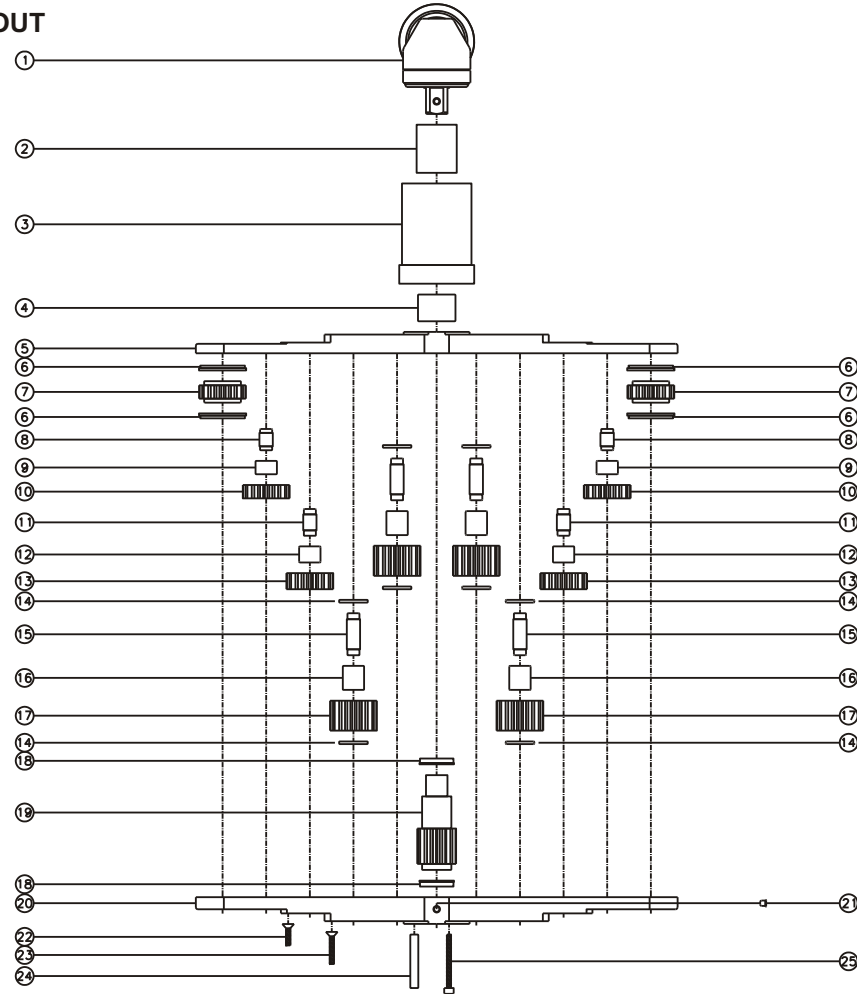

# ASSEMBLY NO. 271620DB-4

### SIDE VIEW

### TOP VIEW

### PARTS BLOWOUT

ITEM	DESCRIPTION	PART NO.	ITEM	DESCRIPTION	PART NO.	ITEM	DESCRIPTION	PART NO.
1	Angle Head	A/C 13L	11	Idler Pin #2 (2)	IP-5620	21	Grease Fitting	1877
2	Coupler	DS-123036	12	Needle Bearing (2)	B-56	22	Screw #1 (4)	S-608
3	Angle Head Adapter	HA-132875B	13	Idler Gear #2 (2)	161612S	23	Screw #2 (8)	S-612
4	Needle Bearing	B-1110	14	Thrust Race (8)	TRB-512M	24	Dowel Pin (4)	DP-1220
5	Gear Housing (Top)	271620DB-4-H	15	Idler Pin #3 (4)	IP-5932	25	Screw #3 (4)	S-620SH
6	Bushing (4)	A-4375-M5	16	Needle Bearing (4)	B-59			
7	Socket Gear (2)	161616S-XX	17	Idler Gear #3 (4)	161623S2			
8	Idler Pin #1 (2)	IP-5516A	18	Bushing (2)	A-4409			
9	Needle Bearing (2)	B-55	19	Drive Gear	161371-12MSD			
10	Idler Gear #1 (2)	161610S	20	Gear Housing (Bottom)	271620DB-4-P			