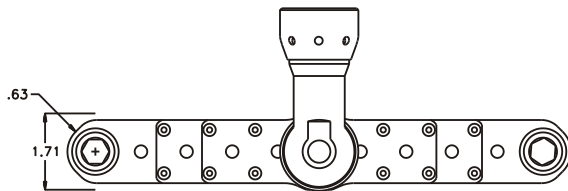

GEAR ASSEMBLY