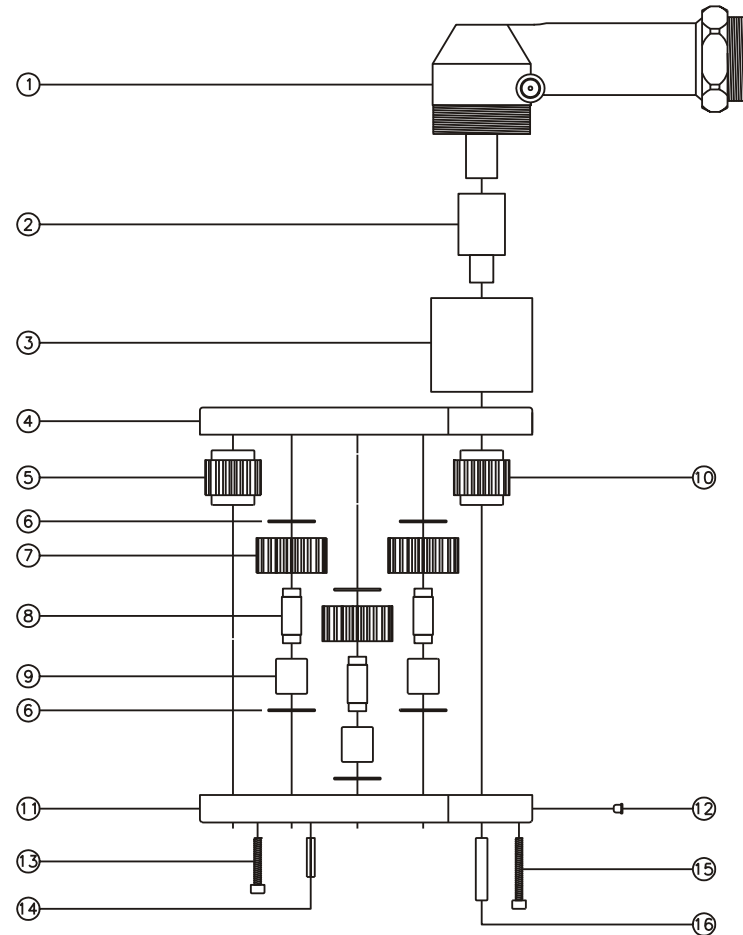

D & D PRODUCTION INC.

ASSEMBLY NO. 262817A-3

HEAD NO. 3460

CROWFOOT ASS'Y
Rev. C
03-26-02

2500 WILLIAMS DRIVE • WATERFORD, MI • 48328 PHONE : (248) 334-2112 • FAX : (248) 334-0062

SIDE VIEW

TOP VIEW

GEAR ASSEMBLY

PARTS BLOWOUT

ITEM	DESCRIPTION	PART NO.	ITEM	DESCRIPTION	PART NO.	ITEM	DESCRIPTION	PART NO.
1	Angle Head	A/C 36L	11	Gear Housing (Bottom)	262817A-3-P			
2	3/8" Sq. Drive Adapter	SDA-3460	12	Grease Fitting	1877			
3	Angle Head Adapter	HA 36L21	13	Screw #1 (6)	S-612SH			
4	Gear Housing (Top)	262817A-3-H	14	Roll Pin (2)	RP-810			
5	Socket Gear	201628-XX	15	Screw #2 (4)	S-616SH			
6	Thrust Race (6)	TRA-512	16	Dowel Pin (2)	DP-1216			
7	Idler Gear (3)	202118						
8	Idler Pin (3)	IP-5928B						
9	Needle Bearing (3)	B-59						
10	Drive Gear	201628B-38SD						