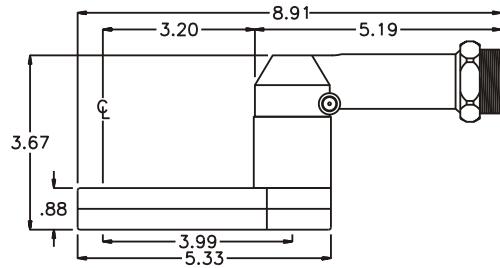

D & D PRODUCTION INC.

ASSEMBLY NO. 262817A-3

HEAD NO. 3460

CROWFOOT ASS'Y
Rev. C
03-26-02

2500 WILLIAMS DRIVE • WATERFORD, MI • 48328 PHONE : (248) 334-2112 • FAX : (248) 334-0062

SIDE VIEW

TOP VIEW

GEAR ASSEMBLY

PARTS BLOWOUT

ITEM	DESCRIPTION	PART NO.	ITEM	DESCRIPTION	PART NO.	ITEM	DESCRIPTION	PART NO.
1	Angle Head	A/C 36L	11	Gear Housing (Bottom)	262817A-3-P			
2	3/8" Sq. Drive Adapter	SDA-3460	12	Grease Fitting	1877			
3	Angle Head Adapter	HA 36L21	13	Screw #1 (6)	S-612SH			
4	Gear Housing (Top)	262817A-3-H	14	Roll Pin (2)	RP-810			
5	Socket Gear	201628-XX	15	Screw #2 (4)	S-616SH			
6	Thrust Race (6)	TRA-512	16	Dowel Pin (2)	DP-1216			
7	Idler Gear (3)	202118						
8	Idler Pin (3)	IP-5928B						
9	Needle Bearing (3)	B-59						
10	Drive Gear	201628B-38SD						