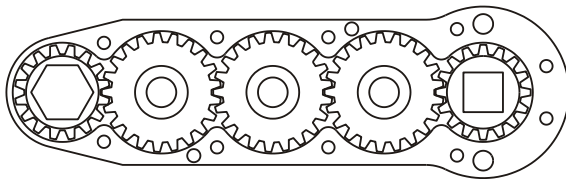

D & D PRODUCTION INC.

ASSEMBLY NO. 262817A-3

HEAD NO. 3460

CROWFOOT ASS'Y
Rev. C
03-26-02

2500 WILLIAMS DRIVE • WATERFORD, MI • 48328 PHONE : (248) 334-2112 • FAX : (248) 334-0062

SIDE VIEW

TOP VIEW

GEAR ASSEMBLY

PARTS BLOWOUT

ITEM	DESCRIPTION	PART NO.	ITEM	DESCRIPTION	PART NO.	ITEM	DESCRIPTION	PART NO.
1	Angle Head	A/C 36L	11	Gear Housing (Bottom)	262817A-3-P			
2	3/8" Sq. Drive Adapter	SDA-3460	12	Grease Fitting	1877			
3	Angle Head Adapter	HA 36L21	13	Screw #1 (6)	S-612SH			
4	Gear Housing (Top)	262817A-3-H	14	Roll Pin (2)	RP-810			
5	Socket Gear	201628-XX	15	Screw #2 (4)	S-616SH			
6	Thrust Race (6)	TRA-512	16	Dowel Pin (2)	DP-1216			
7	Idler Gear (3)	202118						
8	Idler Pin (3)	IP-5928B						
9	Needle Bearing (3)	B-59						
10	Drive Gear	201628B-38SD						