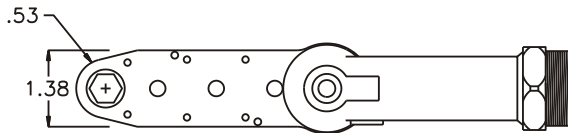

D & D PRODUCTION INC.

ASSEMBLY NO. 262817A-3

HEAD NO. 3460

CROWFOOT ASS'Y
Rev. C
03-26-02

2500 WILLIAMS DRIVE • WATERFORD, MI • 48328 PHONE : (248) 334-2112 • FAX : (248) 334-0062

SIDE VIEW

TOP VIEW

GEAR ASSEMBLY

PARTS BLOWOUT

ITEM	DESCRIPTION	PART NO.	ITEM	DESCRIPTION	PART NO.	ITEM	DESCRIPTION	PART NO.
1	Angle Head	A/C 36L	11	Gear Housing (Bottom)	262817A-3-P			
2	3/8" Sq. Drive Adapter	SDA-3460	12	Grease Fitting	1877			
3	Angle Head Adapter	HA 36L21	13	Screw #1 (6)	S-612SH			
4	Gear Housing (Top)	262817A-3-H	14	Roll Pin (2)	RP-810			
5	Socket Gear	201628-XX	15	Screw #2 (4)	S-616SH			
6	Thrust Race (6)	TRA-512	16	Dowel Pin (2)	DP-1216			
7	Idler Gear (3)	202118						
8	Idler Pin (3)	IP-5928B						
9	Needle Bearing (3)	B-59						
10	Drive Gear	201628B-38SD						