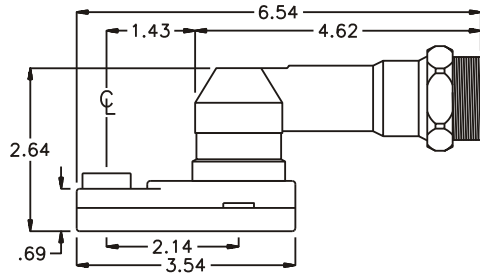

D & D PRODUCTION INC.®

ASSEMBLY NO. 262220-0

HEAD NO. 8300

CROWFOOT ASS'Y
Rev. B
09-26-02

2500 WILLIAMS DRIVE • WATERFORD, MI • 48328

PHONE : (248) 334-2112 • FAX : (248) 334-0062

SIDE VIEW

TOP VIEW