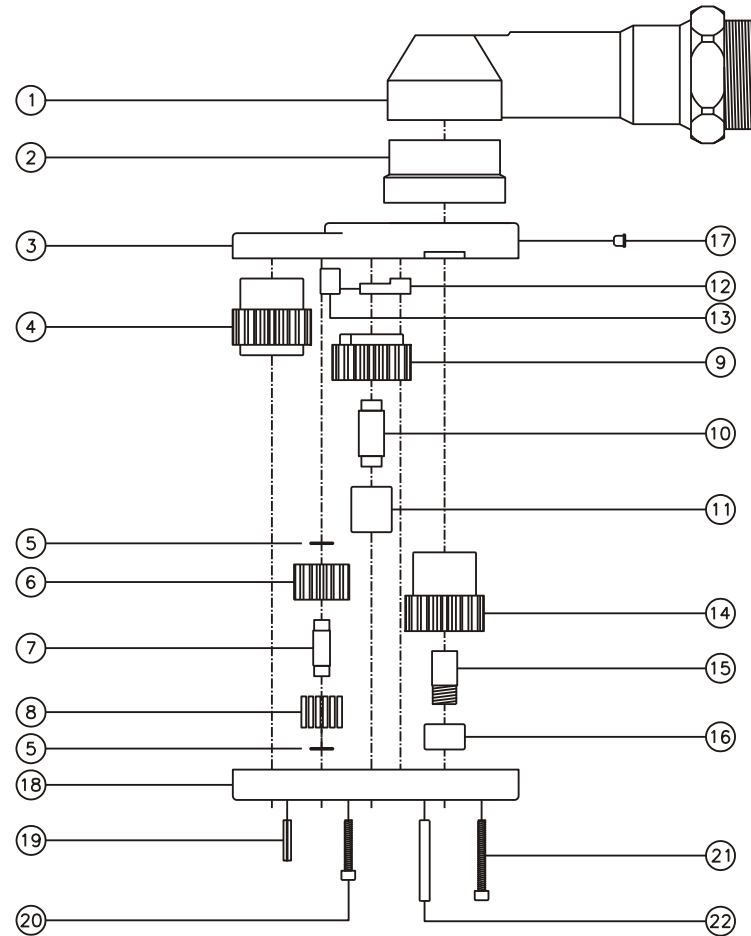

### SIDE VIEW

### TOP VIEW

### PARTS BLOWOUT

ITEM	DESCRIPTION	PART NO.	ITEM	DESCRIPTION	PART NO.	ITEM	DESCRIPTION	PART NO.
1	Angle Head	A/C 36	11	Needle Bearing	B-59	21	Screw #2 (4)	S-414SH
2	Angle Head Adapter	HA 3530	12	Pawl	1004-PS-P	22	Dowel Pin (2)	DP-816
3	Gear Housing (Top)	262220-0-H	13	Pawl Spring	RSS-0810			
4	Socket Gear	201822-1-XX	14	Drive Gear	201835-SD			
5	Thrust Race (4)	W-991-020	15	Drive Pin	TP-5521			
6	Idler Gear (2)	201214	16	Needle Bearing	B-55			
7	Idler Pin (2)	IP-0722	17	Grease Fitting	1877			
8	Bearing Needles (28)	LR15M98	18	Gear Housing (Bottom)	262220-0-P			
9	Cam Gear	201818-C	19	Roll Pin (2)	RP-608			
10	Cam Pin	IP-5926	20	Screw #1 (2)	S-410SH			