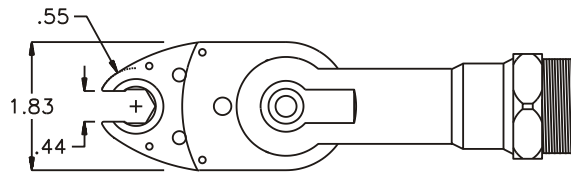

D & D PRODUCTION INC.®

ASSEMBLY NO. 262220-0

HEAD NO. 8300

CROWFOOT ASS'Y
Rev. B
09-26-02

2500 WILLIAMS DRIVE • WATERFORD, MI • 48328

PHONE : (248) 334-2112 • FAX : (248) 334-0062

SIDE VIEW

TOP VIEW

GEAR ASSEMBLY

PARTS BLOWOUT

ITEM	DESCRIPTION	PART NO.	ITEM	DESCRIPTION	PART NO.	ITEM	DESCRIPTION	PART NO.
1	Angle Head	A/C 36	11	Needle Bearing	B-59	21	Screw #2 (4)	S-414SH
2	Angle Head Adapter	HA 3530	12	Pawl	1004-PS-P	22	Dowel Pin (2)	DP-816
3	Gear Housing (Top)	262220-0-H	13	Pawl Spring	RSS-0810			
4	Socket Gear	201822-1-XX	14	Drive Gear	201835-SD			
5	Thrust Race (4)	W-991-020	15	Drive Pin	TP-5521			
6	Idler Gear (2)	201214	16	Needle Bearing	B-55			
7	Idler Pin (2)	IP-0722	17	Grease Fitting	1877			
8	Bearing Needles (28)	LR15M98	18	Gear Housing (Bottom)	262220-0-P			
9	Cam Gear	201818-C	19	Roll Pin (2)	RP-608			
10	Cam Pin	IP-5926	20	Screw #1 (2)	S-410SH