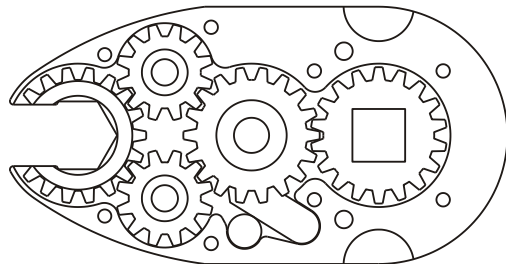

### SIDE VIEW

### TOP VIEW

### PARTS BLOWOUT

ITEM	DESCRIPTION	PART NO.	ITEM	DESCRIPTION	PART NO.	ITEM	DESCRIPTION	PART NO.
1	Angle Head	A/C 36	11	Needle Bearing	B-59	21	Screw #2 (4)	S-414SH
2	Angle Head Adapter	HA 3530	12	Pawl	1004-PS-P	22	Dowel Pin (2)	DP-816
3	Gear Housing (Top)	262220-0-H	13	Pawl Spring	RSS-0810			
4	Socket Gear	201822-1-XX	14	Drive Gear	201835-SD			
5	Thrust Race (4)	W-991-020	15	Drive Pin	TP-5521			
6	Idler Gear (2)	201214	16	Needle Bearing	B-55			
7	Idler Pin (2)	IP-0722	17	Grease Fitting	1877			
8	Bearing Needles (28)	LR15M98	18	Gear Housing (Bottom)	262220-0-P			
9	Cam Gear	201818-C	19	Roll Pin (2)	RP-608			
10	Cam Pin	IP-5926	20	Screw #1 (2)	S-410SH			