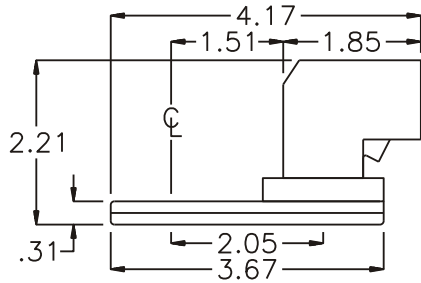

D & D PRODUCTION INC.

ASSEMBLY NO. 261026A

HEAD NO. 1482

CROWFOOT ASS'Y
Rev. A
01-26-00

2500 WILLIAMS DRIVE • WATERFORD, MI • 48328

PHONE : (248) 334-2112 • FAX : (248) 334-0062

SIDE VIEW