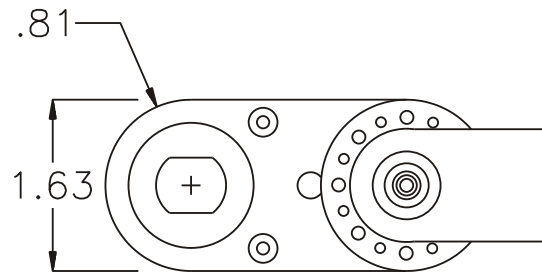

D & D PRODUCTION INC.

ASSEMBLY NO. 261026A

HEAD NO. 1482

CROWFOOT ASS'Y
Rev. A
01-26-00

2500 WILLIAMS DRIVE • WATERFORD, MI • 48328

PHONE : (248) 334-2112 • FAX : (248) 334-0062

SIDE VIEW

TOP VIEW

GEAR ASSEMBLY

PARTS BLOWOUT

ITEM	DESCRIPTION	PART NO.	ITEM	DESCRIPTION	PART NO.	ITEM	DESCRIPTION	PART NO.
1	Angle Head	2D489-LX	11	Dowel Pin (3)	DP-808			
2	Angle Head Adapter	HA26162D	12	Grease Fitting	1877			
3	Gear Housing (Top)	261026A-H						
4	Socket Gear	202710-XX						
5	Idler Pin	IP-1610						
6	Idler Gear	201804						
7	Drive Gear	201807-SD						
8	Gear Housing (Bottom)	261026A-P						
9	Screw #1 (2)	S-604						
10	Screw #2 (4)	S-406SH						