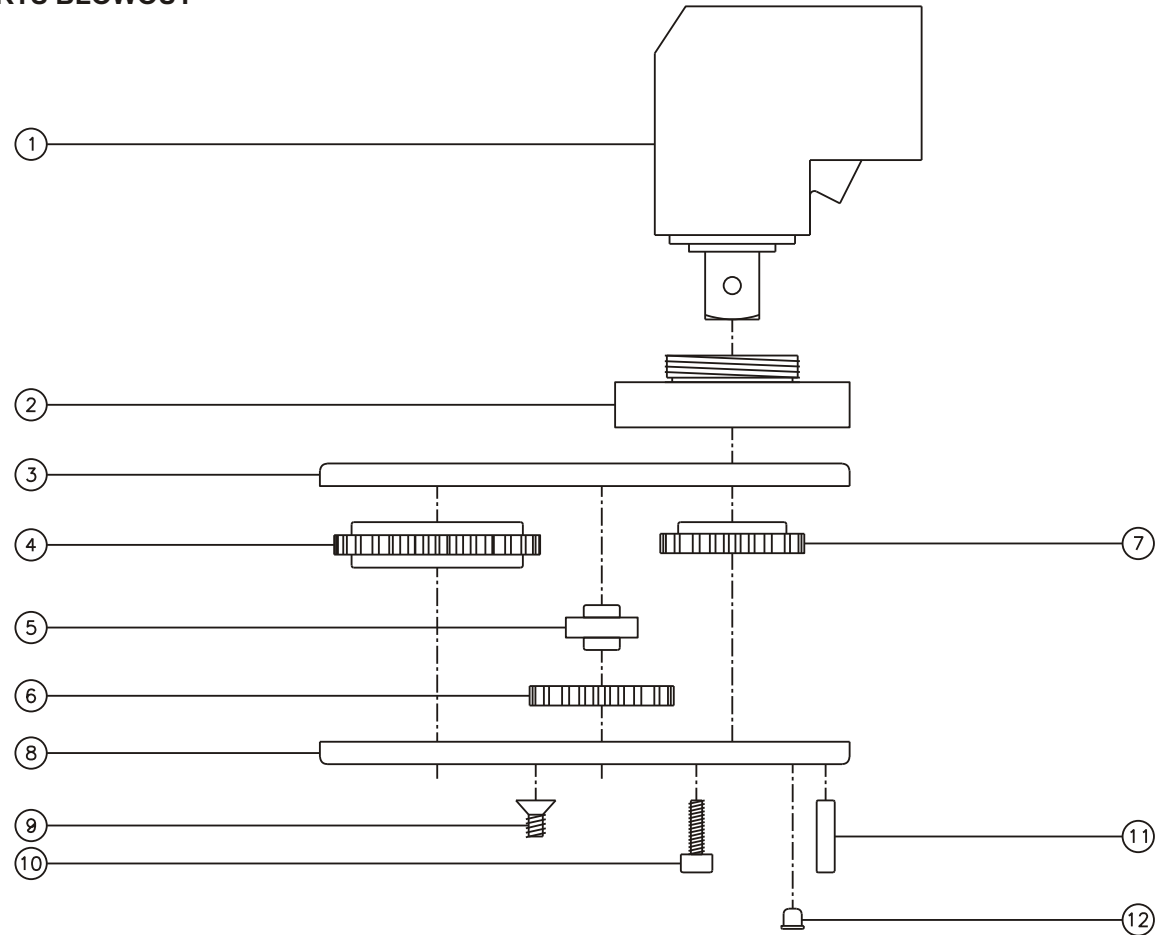

D & D PRODUCTION INC.

ASSEMBLY NO. 261026A

HEAD NO. 1482

CROWFOOT ASS'Y
Rev. A
01-26-00

2500 WILLIAMS DRIVE • WATERFORD, MI • 48328

PHONE : (248) 334-2112 • FAX : (248) 334-0062

SIDE VIEW

TOP VIEW

GEAR ASSEMBLY

PARTS BLOWOUT

ITEM	DESCRIPTION	PART NO.	ITEM	DESCRIPTION	PART NO.	ITEM	DESCRIPTION	PART NO.
1	Angle Head	2D489-LX	11	Dowel Pin (3)	DP-808			
2	Angle Head Adapter	HA26162D	12	Grease Fitting	1877			
3	Gear Housing (Top)	261026A-H						
4	Socket Gear	202710-XX						
5	Idler Pin	IP-1610						
6	Idler Gear	201804						
7	Drive Gear	201807-SD						
8	Gear Housing (Bottom)	261026A-P						
9	Screw #1 (2)	S-604						
10	Screw #2 (4)	S-406SH						