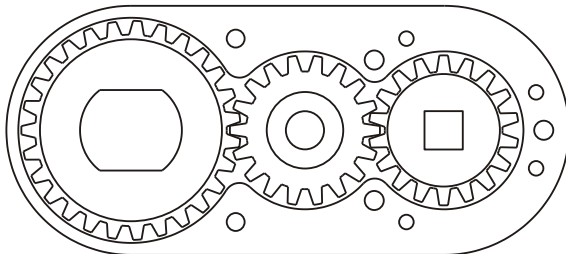

D & D PRODUCTION INC.

ASSEMBLY NO. 261026A

HEAD NO. 1482

CROWFOOT ASS'Y
Rev. A
01-26-00

2500 WILLIAMS DRIVE • WATERFORD, MI • 48328

PHONE : (248) 334-2112 • FAX : (248) 334-0062

SIDE VIEW

TOP VIEW

GEAR ASSEMBLY

PARTS BLOWOUT

ITEM	DESCRIPTION	PART NO.	ITEM	DESCRIPTION	PART NO.	ITEM	DESCRIPTION	PART NO.
1	Angle Head	2D489-LX	11	Dowel Pin (3)	DP-808			
2	Angle Head Adapter	HA26162D	12	Grease Fitting	1877			
3	Gear Housing (Top)	261026A-H						
4	Socket Gear	202710-XX						
5	Idler Pin	IP-1610						
6	Idler Gear	201804						
7	Drive Gear	201807-SD						
8	Gear Housing (Bottom)	261026A-P						
9	Screw #1 (2)	S-604						
10	Screw #2 (4)	S-406SH						