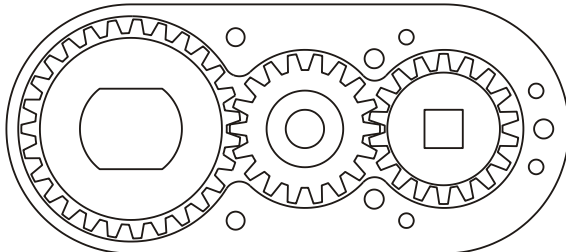

### SIDE VIEW

### TOP VIEW

### PARTS BLOWOUT

ITEM	DESCRIPTION	PART NO.	ITEM	DESCRIPTION	PART NO.	ITEM	DESCRIPTION	PART NO.
1	Screw #1 (2)	S-1012SH	11	Screw #2 (2)	S-604			
2	Pistol Grip Adapter	AP-1056	12	Screw #3 (4)	S-406SH			
3	Needle Bearing	B-55	13	Dowel Pin (3)	DP-808			
4	Drive Spindle	EX-250-2	14	Grease Fitting	1877			
5	Gear Housing (Top)	261026A-H						
6	Socket Gear	202710-XX						
7	Idler Pin	IP-1610						
8	Idler Gear	201804						
9	Drive Gear	201807-SD						
10	Gear Housing (Bottom)	261026A-P						