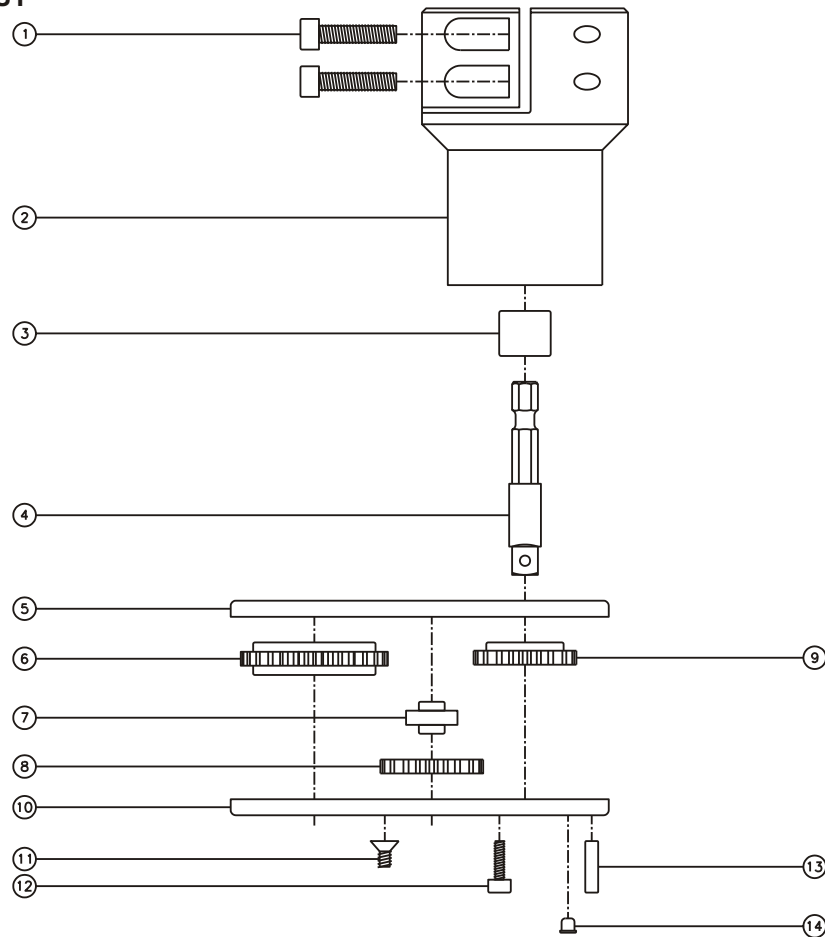

### SIDE VIEW

### TOP VIEW

### PARTS BLOWOUT

ITEM	DESCRIPTION	PART NO.	ITEM	DESCRIPTION	PART NO.	ITEM	DESCRIPTION	PART NO.
1	Screw #1 (2)	S-1012SH	11	Screw #2 (2)	S-604			
2	Pistol Grip Adapter	AP-1056	12	Screw #3 (4)	S-406SH			
3	Needle Bearing	B-55	13	Dowel Pin (3)	DP-808			
4	Drive Spindle	EX-250-2	14	Grease Fitting	1877			
5	Gear Housing (Top)	261026A-H						
6	Socket Gear	202710-XX						
7	Idler Pin	IP-1610						
8	Idler Gear	201804						
9	Drive Gear	201807-SD						
10	Gear Housing (Bottom)	261026A-P						