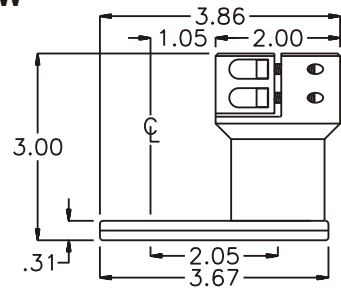

D & D PRODUCTION INC.

ASSEMBLY NO. 261026A

HEAD NO. 1480

CROWFOOT ASS'Y
Rev. A
01-22-98

2500 WILLIAMS DRIVE • WATERFORD, MI • 48328

PHONE : (248) 334-2112 • FAX : (248) 334-0062

SIDE VIEW