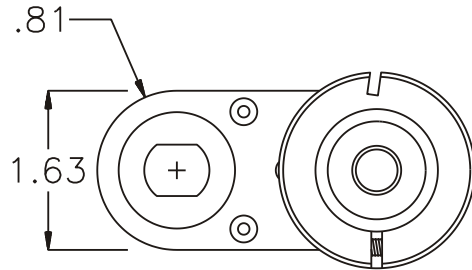

D & D PRODUCTION INC.

ASSEMBLY NO. 261026A

HEAD NO. 1480

CROWFOOT ASS'Y
Rev. A
01-22-98

2500 WILLIAMS DRIVE • WATERFORD, MI • 48328

PHONE : (248) 334-2112 • FAX : (248) 334-0062

SIDE VIEW

TOP VIEW

GEAR ASSEMBLY

PARTS BLOWOUT

ITEM	DESCRIPTION	PART NO.	ITEM	DESCRIPTION	PART NO.	ITEM	DESCRIPTION	PART NO.
1	Screw #1 (2)	S-1012SH	11	Screw #2 (2)	S-604			
2	Pistol Grip Adapter	AP-1056	12	Screw #3 (4)	S-406SH			
3	Needle Bearing	B-55	13	Dowel Pin (3)	DP-808			
4	Drive Spindle	EX-250-2	14	Grease Fitting	1877			
5	Gear Housing (Top)	261026A-H						
6	Socket Gear	202710-XX						
7	Idler Pin	IP-1610						
8	Idler Gear	201804						
9	Drive Gear	201807-SD						
10	Gear Housing (Bottom)	261026A-P