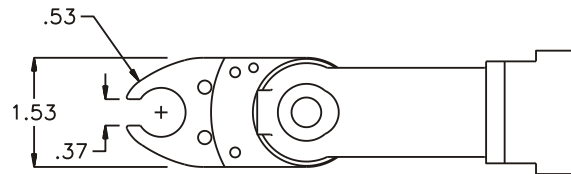

D & D PRODUCTION INC.

ASSEMBLY NO. 251817FR-0

HEAD NO. 8227

CROWFOOT ASS'Y
Rev. A
04-01-02

2500 WILLIAMS DRIVE • WATERFORD, MI • 48328

PHONE : (248) 334-2112 • FAX : (248) 334-0062

SIDE VIEW

TOP VIEW

GEAR ASSEMBLY

PARTS BLOWOUT

ITEM	DESCRIPTION	PART NO.	ITEM	DESCRIPTION	PART NO.	ITEM	DESCRIPTION	PART NO.
1	Angle Head	GSE 5714	11	Cam Gear	201614-C	21	Screw #2 (4)	S-414SH
2	Angle Head Adapter	HA 5714	12	Cam Pin	IP-0823	22	Dowel Pin (2)	DP-816
3	Gear Housing (Top)	251817FR-0-H	13	Thrust Race	W-1390-016			
4	Socket Gear	201618-1-XX	14	Drive Gear	201632F-SD			
5	Thrust Race (4)	W-991-020	15	Drive Pin	TP-5618			
6	Idler Gear (2)	201109	16	Needle Bearing	B-56			
7	Idler Pin (2)	IP-0718	17	Grease Fitting	1877			
8	Bearing Needles (45)	LR15M58	18	Gear Housing (Bottom)	251817FR-0-P			
9	Pawl	0604-RPS-P	19	Screw #1 (2)	S-808			
10	Pawl Spring	RS-0810	20	Roll Pin	RP-808