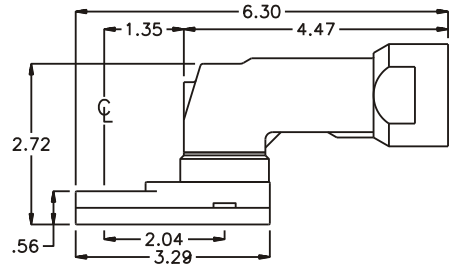

### SIDE VIEW

### PARTS BLOWOUT

ITEM	DESCRIPTION	PART NO.	ITEM	DESCRIPTION	PART NO.	ITEM	DESCRIPTION	PART NO.
1	Angle Head	GSE 5714	11	Cam Gear	201614-C	21	Screw #2 (4)	S-414SH
2	Angle Head Adapter	HA 5714	12	Cam Pin	IP-0823	22	Dowel Pin (2)	DP-816
3	Gear Housing (Top)	251817FR-0-H	13	Thrust Race	W-1390-016			
4	Socket Gear	201618-1-XX	14	Drive Gear	201632F-SD			
5	Thrust Race (4)	W-991-020	15	Drive Pin	TP-5618			
6	Idler Gear (2)	201109	16	Needle Bearing	B-56			
7	Idler Pin (2)	IP-0718	17	Grease Fitting	1877			
8	Bearing Needles (45)	LR15M58	18	Gear Housing (Bottom)	251817FR-0-P			
9	Pawl	0604-RPS-P	19	Screw #1 (2)	S-808			
10	Pawl Spring	RS-0810	20	Roll Pin	RP-808			