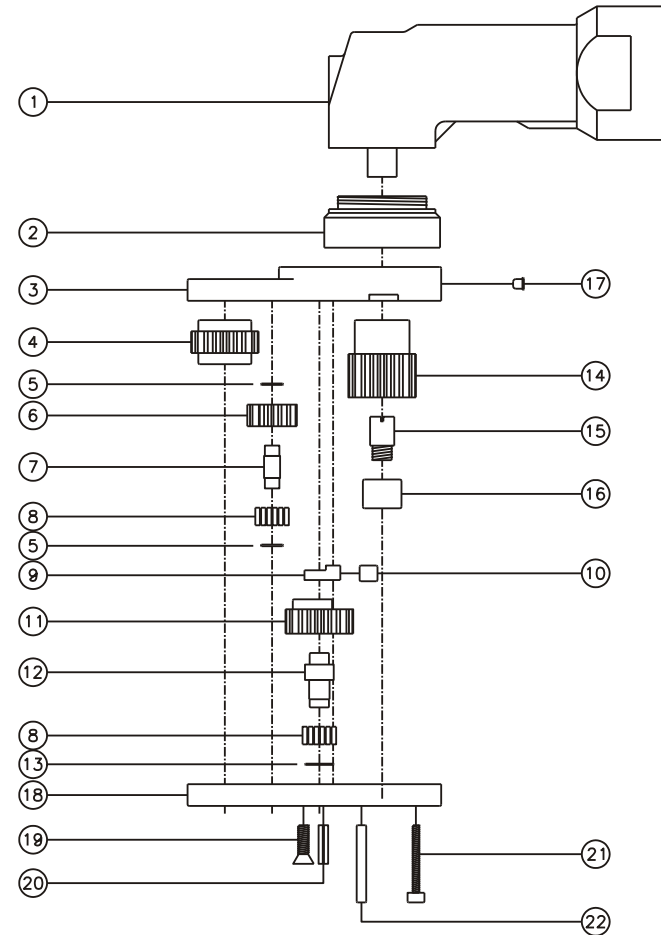

### SIDE VIEW

### TOP VIEW

### PARTS BLOWOUT

ITEM	DESCRIPTION	PART NO.	ITEM	DESCRIPTION	PART NO.	ITEM	DESCRIPTION	PART NO.
1	Angle Head	GSE 5714	11	Cam Gear	201614-C	21	Screw #2 (4)	S-414SH
2	Angle Head Adapter	HA 5714	12	Cam Pin	IP-0823	22	Dowel Pin (2)	DP-816
3	Gear Housing (Top)	251817FR-0-H	13	Thrust Race	W-1390-016			
4	Socket Gear	201618-1-XX	14	Drive Gear	201632F-SD			
5	Thrust Race (4)	W-991-020	15	Drive Pin	TP-5618			
6	Idler Gear (2)	201109	16	Needle Bearing	B-56			
7	Idler Pin (2)	IP-0718	17	Grease Fitting	1877			
8	Bearing Needles (45)	LR15M58	18	Gear Housing (Bottom)	251817FR-0-P			
9	Pawl	0604-RPS-P	19	Screw #1 (2)	S-808			
10	Pawl Spring	RS-0810	20	Roll Pin	RP-808			