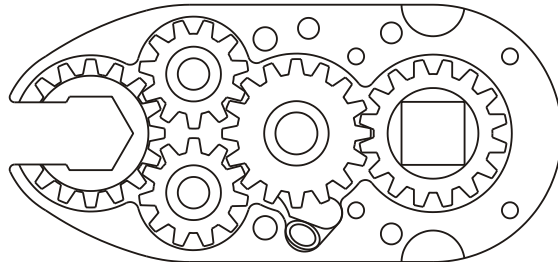

### SIDE VIEW

### PARTS BLOWOUT

ITEM	DESCRIPTION	PART NO.	ITEM	DESCRIPTION	PART NO.	ITEM	DESCRIPTION	PART NO.
1	Angle Head	GSE 5714	11	Cam Gear	201614-C	21	Screw #2 (4)	S-414SH
2	Angle Head Adapter	HA 5714	12	Cam Pin	IP-0823	22	Dowel Pin (2)	DP-816
3	Gear Housing (Top)	251817FR-0-H	13	Thrust Race	W-1390-016			
4	Socket Gear	201618-1-XX	14	Drive Gear	201632F-SD			
5	Thrust Race (4)	W-991-020	15	Drive Pin	TP-5618			
6	Idler Gear (2)	201109	16	Needle Bearing	B-56			
7	Idler Pin (2)	IP-0718	17	Grease Fitting	1877			
8	Bearing Needles (45)	LR15M58	18	Gear Housing (Bottom)	251817FR-0-P			
9	Pawl	0604-RPS-P	19	Screw #1 (2)	S-808			
10	Pawl Spring	RS-0810	20	Roll Pin	RP-808			