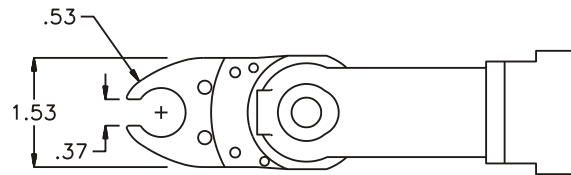

GEAR ASSEMBLY

PARTS BLOWOUT

ITEM	DESCRIPTION	PART NO.	ITEM	DESCRIPTION	PART NO.	ITEM	DESCRIPTION	PART NO.
1	Angle Head	GSE 5714	11	Pawl	8225-P			
2	Gear Housing (Top)	251817F-0-AC-H	12	Pawl Spring	RS-0810			
3	Socket Gear	201618-1-XX	13	Drive Gear	201617-38SD			
4	Thrust Race (4)	W-991-020	14	Grease Fitting	1877			
5	Idler Gear (2)	201109	15	Gear Housing (Bottom)	251817F-0-AC-P			
6	Idler Pin (2)	IP-0718	16	Screw (3)	S-808			
7	Bearing Needles (45)	LR15M58	17	Roll Pin (2)	RP-808			
8	Cam Gear	201614-CR						
9	Cam Pin	IP-0821						
10	Thrust Race	W-1390-016						