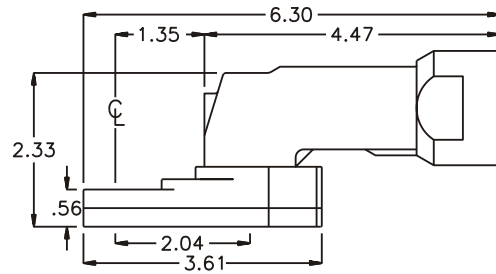

D & D PRODUCTION INC.

ASSEMBLY NO. 251817F-0-AC

HEAD NO. 8226

CROWFOOT ASS'Y
Rev. E
12-06-01

2500 WILLIAMS DRIVE • WATERFORD, MI • 48328

PHONE : (248) 334-2112 • FAX : (248) 334-0062

SIDE VIEW

TOP VIEW