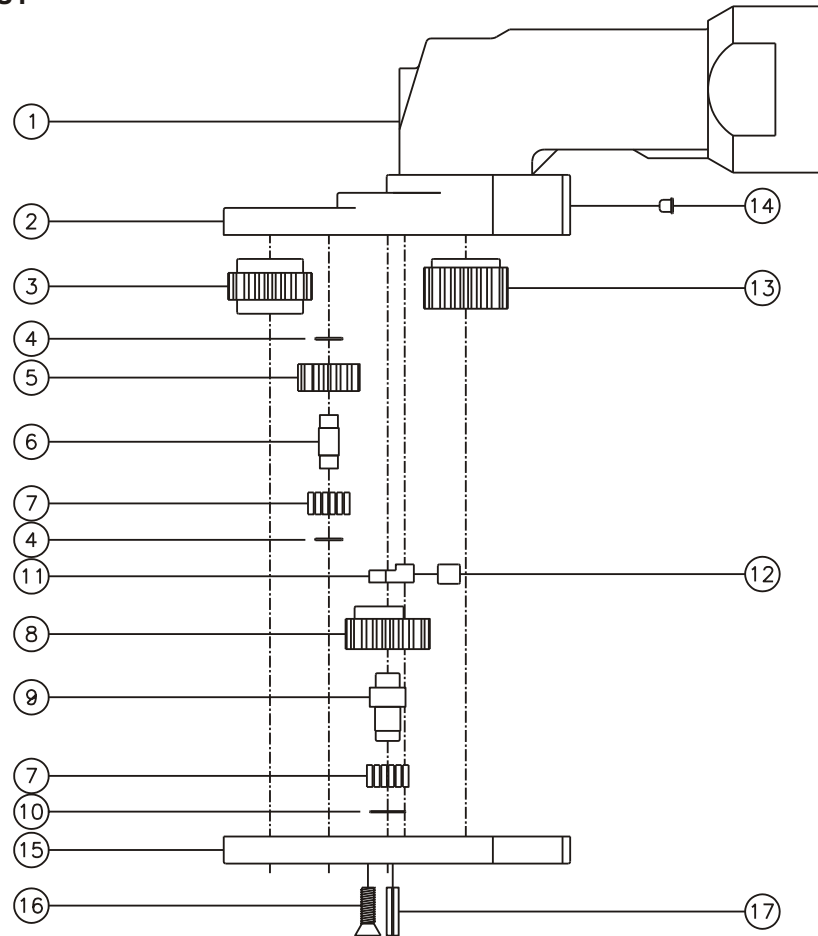

D & D PRODUCTION INC.

ASSEMBLY NO. 251817F-0-AC

HEAD NO. 8226

CROWFOOT ASS'Y
Rev. E
12-06-01

2500 WILLIAMS DRIVE • WATERFORD, MI • 48328

PHONE : (248) 334-2112 • FAX : (248) 334-0062

SIDE VIEW

TOP VIEW

GEAR ASSEMBLY

PARTS BLOWOUT

ITEM	DESCRIPTION	PART NO.	ITEM	DESCRIPTION	PART NO.	ITEM	DESCRIPTION	PART NO.
1	Angle Head	GSE 5714	11	Pawl	8225-P			
2	Gear Housing (Top)	251817F-0-AC-H	12	Pawl Spring	RS-0810			
3	Socket Gear	201618-1-XX	13	Drive Gear	201617-38SD			
4	Thrust Race (4)	W-991-020	14	Grease Fitting	1877			
5	Idler Gear (2)	201109	15	Gear Housing (Bottom)	251817F-0-AC-P			
6	Idler Pin (2)	IP-0718	16	Screw (3)	S-808			
7	Bearing Needles (45)	LR15M58	17	Roll Pin (2)	RP-808			
8	Cam Gear	201614-CR						
9	Cam Pin	IP-0821						
10	Thrust Race	W-1390-016						