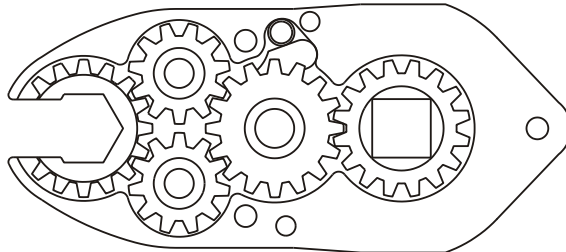

D & D PRODUCTION INC.

ASSEMBLY NO. 251817F-0-AC

HEAD NO. 8226

CROWFOOT ASS'Y
Rev. E
12-06-01

2500 WILLIAMS DRIVE • WATERFORD, MI • 48328

PHONE : (248) 334-2112 • FAX : (248) 334-0062

SIDE VIEW

TOP VIEW

GEAR ASSEMBLY

PARTS BLOWOUT

ITEM	DESCRIPTION	PART NO.	ITEM	DESCRIPTION	PART NO.	ITEM	DESCRIPTION	PART NO.
1	Angle Head	GSE 5714	11	Pawl	8225-P			
2	Gear Housing (Top)	251817F-0-AC-H	12	Pawl Spring	RS-0810			
3	Socket Gear	201618-1-XX	13	Drive Gear	201617-38SD			
4	Thrust Race (4)	W-991-020	14	Grease Fitting	1877			
5	Idler Gear (2)	201109	15	Gear Housing (Bottom)	251817F-0-AC-P			
6	Idler Pin (2)	IP-0718	16	Screw (3)	S-808			
7	Bearing Needles (45)	LR15M58	17	Roll Pin (2)	RP-808			
8	Cam Gear	201614-CR						
9	Cam Pin	IP-0821						
10	Thrust Race	W-1390-016						