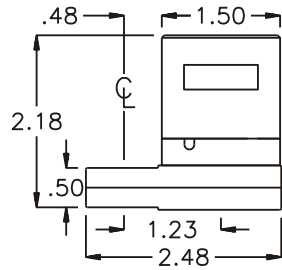

D & D PRODUCTION INC.

ASSEMBLY NO. 251617R-00C

HEAD NO. 8214

CROWFOOT ASS'Y
Rev. A
11-25-99

2500 WILLIAMS DRIVE • WATERFORD, MI • 48328

PHONE : (248) 334-2112 • FAX : (248) 334-0062

SIDE VIEW

TOP VIEW

GEAR ASSEMBLY

PARTS BLOWOUT

ITEM	DESCRIPTION	PART NO.	ITEM	DESCRIPTION	PART NO.	ITEM	DESCRIPTION	PART NO.
1	Clutch	CTA-10A-XX	11	Grease Fitting	1877			
2	Gear Housing (Top)	251617R-00C-H	12	Screw #1 (2)	S-608			
3	Socket Gear	201616-1-XX	13	Dowel Pin (2)	DP-812			
4	Thrust Race (4)	W-991-020	14	Screw #2 (4)	S-410SH			
5	Idler Gear (2)	201109						
6	Idler Pin (2)	IP-0718						
7	Bearing Needles (28)	LR15M58						
8	Bushing (2)	A-1102						
9	Drive Gear	201617-SD						
10	Gear Housing (Bottom)	251617R-00C-P						