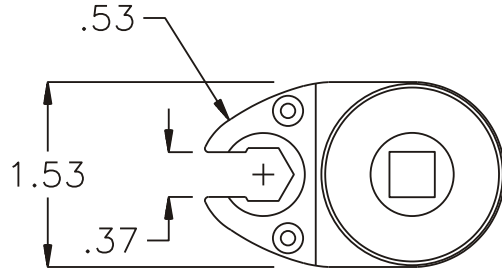

GEAR ASSEMBLY

PARTS BLOWOUT

ITEM	DESCRIPTION	PART NO.	ITEM	DESCRIPTION	PART NO.	ITEM	DESCRIPTION	PART NO.
1	Clutch	CTA-10A-XX	11	Grease Fitting	1877			
2	Gear Housing (Top)	251617R-00C-H	12	Screw #1 (2)	S-608			
3	Socket Gear	201616-1-XX	13	Dowel Pin (2)	DP-812			
4	Thrust Race (4)	W-991-020	14	Screw #2 (4)	S-410SH			
5	Idler Gear (2)	201109						
6	Idler Pin (2)	IP-0718						
7	Bearing Needles (28)	LR15M58						
8	Bushing (2)	A-1102						
9	Drive Gear	201617-SD						
10	Gear Housing (Bottom)	251617R-00C-P						