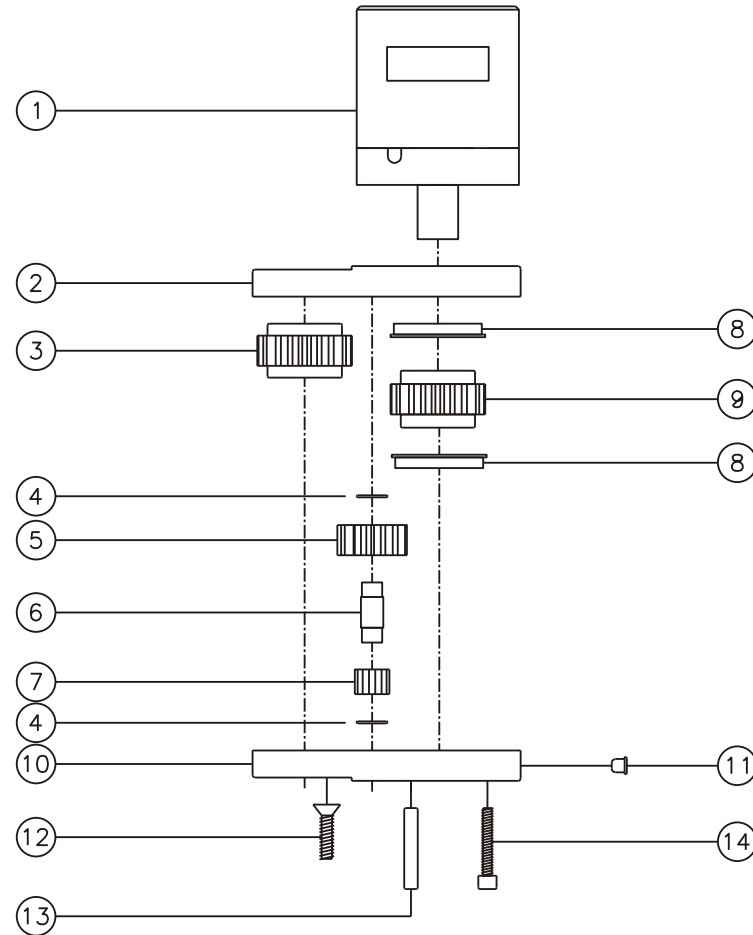

D & D PRODUCTION INC.

ASSEMBLY NO. 251617R-00C

HEAD NO. 8214

CROWFOOT ASS'Y
Rev. A
11-25-99

2500 WILLIAMS DRIVE • WATERFORD, MI • 48328

PHONE : (248) 334-2112 • FAX : (248) 334-0062

SIDE VIEW

TOP VIEW

GEAR ASSEMBLY

PARTS BLOWOUT

ITEM	DESCRIPTION	PART NO.	ITEM	DESCRIPTION	PART NO.	ITEM	DESCRIPTION	PART NO.
1	Clutch	CTA-10A-XX	11	Grease Fitting	1877			
2	Gear Housing (Top)	251617R-00C-H	12	Screw #1 (2)	S-608			
3	Socket Gear	201616-1-XX	13	Dowel Pin (2)	DP-812			
4	Thrust Race (4)	W-991-020	14	Screw #2 (4)	S-410SH			
5	Idler Gear (2)	201109						
6	Idler Pin (2)	IP-0718						
7	Bearing Needles (28)	LR15M58						
8	Bushing (2)	A-1102						
9	Drive Gear	201617-SD						
10	Gear Housing (Bottom)	251617R-00C-P						