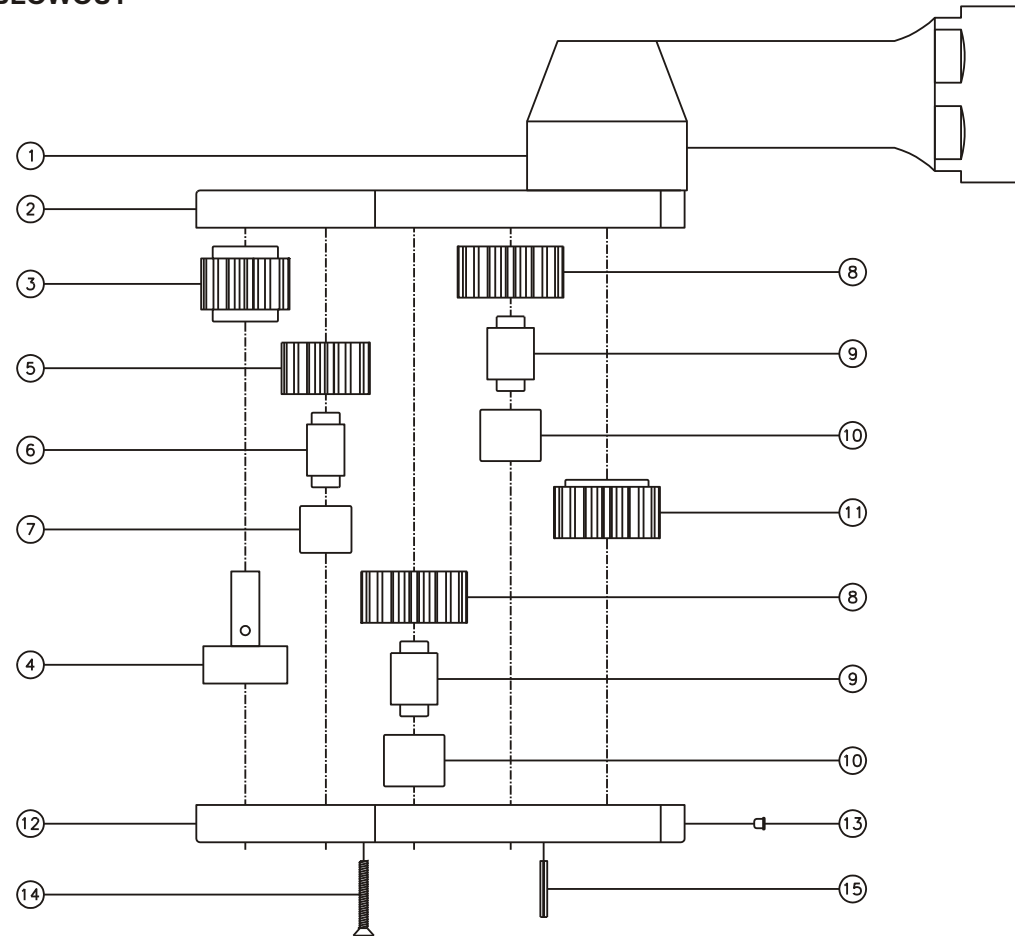

### SIDE VIEW

### TOP VIEW

### PARTS BLOWOUT

ITEM	DESCRIPTION	PART NO.	ITEM	DESCRIPTION	PART NO.	ITEM	DESCRIPTION	PART NO.
1	Angle Head	GD 41	11	Drive Gear	141825-SD			
2	Gear Housing (Top)	243221-3-H	12	Gear Housing (Bottom)	243221-3-P			
3	Socket Gear	141532-XX	13	Grease Fitting	1877			
4	Socket Adapter	A-18MM3-1	14	Screw (10)	S-616			
5	Sm. Idler Gear	141522	15	Roll Pin (2)	RP-612			
6	Sm. Idler Pin	IP-81032						
7	Sm. Needle Bearing	B-810						
8	Lg. Idler Gear (2)	141822						
9	Lg. Idler Pin (2)	IP-101032B						
10	Lg. Needle Bearing (2)	B-1010						