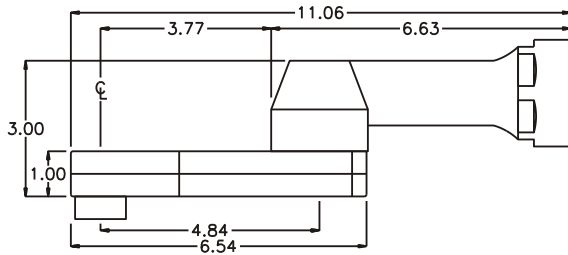

D & D PRODUCTION INC.®

ASSEMBLY NO. 243221-3

HEAD NO. 3440

CROWFOOT ASS'Y
Rev. B
12-05-02

2500 WILLIAMS DRIVE • WATERFORD, MI • 48328

PHONE : (248) 334-2112 • FAX : (248) 334-0062

SIDE VIEW

TOP VIEW