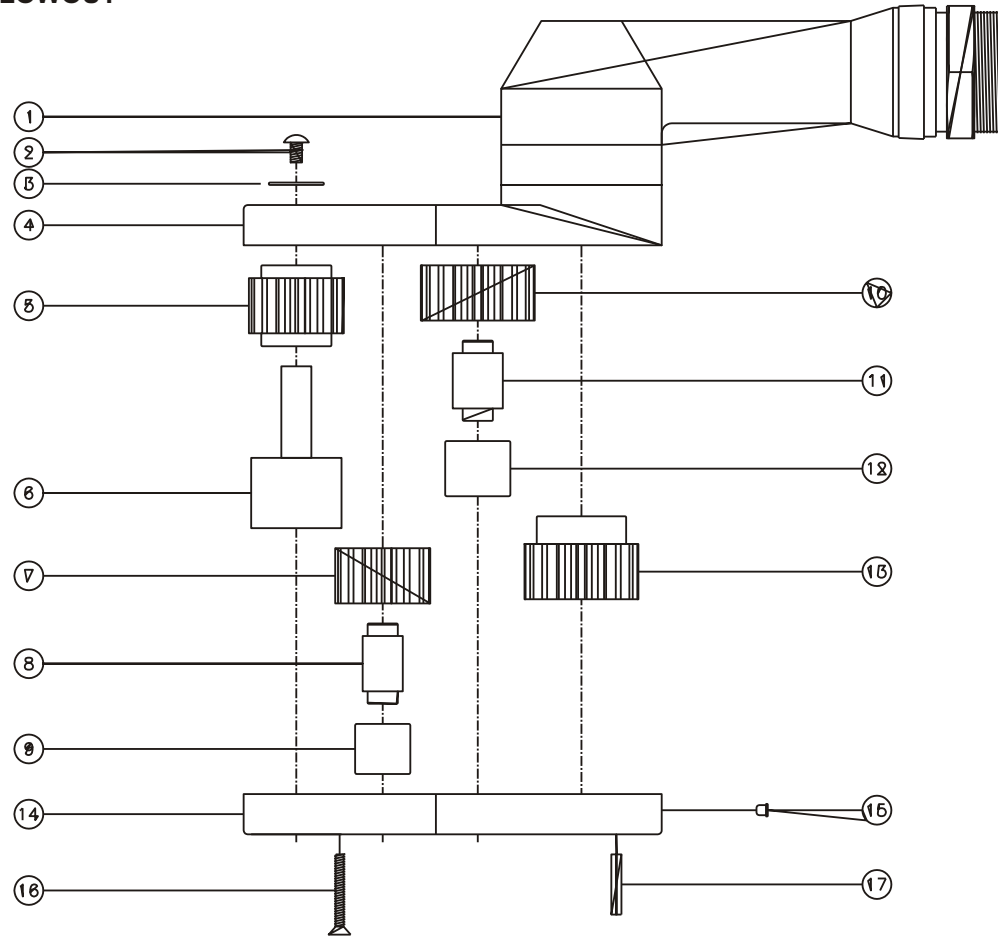

D & D PRODUCTION INC.®

ASSEMBLY NO. 243221-2M

HEAD NO. 2480

CROWFOOT ASS'Y
Rev. C
12-05-02

2500 WILLIAMS DRIVE • WATERFORD, MI • 48328

PHONE : (248) 334-2112 • FAX : (248) 334-0062

SIDE VIEW

TOP VIEW

GEAR ASSEMBLY

PARTS BLOWOUT

ITEM	DESCRIPTION	PART NO.	ITEM	DESCRIPTION	PART NO.	ITEM	DESCRIPTION	PART NO.
1	Angle Head	AC L13	11	Lg. Idler Pin	IP-101032			
2	Screw #1	BH-804	12	Lg. Needle Bearing	B-1010			
3	Thrust Race	TRA-411	13	Drive Gear	141833-SD			
4	Gear Housing (Top)	243221-2M-H	14	Gear Housing (Bottom)	243221-2M-P			
5	Socket Gear	141532-XX	15	Grease Fitting	1877			
6	Socket Adapter	A243S-87-SD	16	Screw #2 (8)	S-616			
7	Sm. Idler Gear	141522	17	Roll Pin (2)	RP-812			
8	Sm. Idler Pin	IP-81032B						
9	Sm. Needle Bearing	B-810						
10	Lg. Idler Gear	141822						