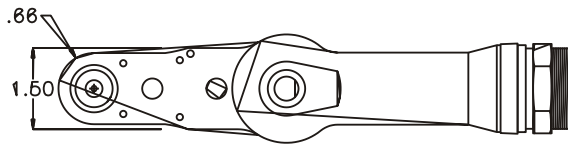

GEAR ASSEMBLY

PARTS BLOWOUT

ITEM	DESCRIPTION	PART NO.	ITEM	DESCRIPTION	PART NO.	ITEM	DESCRIPTION	PART NO.
1	Angle Head	AC L13	11	Lg. Idler Pin	IP-101032			
2	Screw #1	BH-804	12	Lg. Needle Bearing	B-1010			
3	Thrust Race	TRA-411	13	Drive Gear	141833-SD			
4	Gear Housing (Top)	243221-2M-H	14	Gear Housing (Bottom)	243221-2M-P			
5	Socket Gear	141532-XX	15	Grease Fitting	1877			
6	Socket Adapter	A243S-87-SD	16	Screw #2 (8)	S-616			
7	Sm. Idler Gear	141522	17	Roll Pin (2)	RP-812			
8	Sm. Idler Pin	IP-81032B						
9	Sm. Needle Bearing	B-810						
10	Lg. Idler Gear	141822						