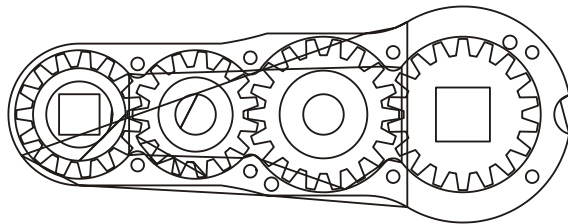

D & D PRODUCTION INC.®

ASSEMBLY NO. 243221-2M

HEAD NO. 2480

CROWFOOT ASS'Y
Rev. C
12-05-02

2500 WILLIAMS DRIVE • WATERFORD, MI • 48328

PHONE : (248) 334-2112 • FAX : (248) 334-0062

SIDE VIEW

TOP VIEW

GEAR ASSEMBLY

PARTS BLOWOUT

ITEM	DESCRIPTION	PART NO.	ITEM	DESCRIPTION	PART NO.	ITEM	DESCRIPTION	PART NO.
1	Angle Head	AC L13	11	Lg. Idler Pin	IP-101032			
2	Screw #1	BH-804	12	Lg. Needle Bearing	B-1010			
3	Thrust Race	TRA-411	13	Drive Gear	141833-SD			
4	Gear Housing (Top)	243221-2M-H	14	Gear Housing (Bottom)	243221-2M-P			
5	Socket Gear	141532-XX	15	Grease Fitting	1877			
6	Socket Adapter	A243S-87-SD	16	Screw #2 (8)	S-616			
7	Sm. Idler Gear	141522	17	Roll Pin (2)	RP-812			
8	Sm. Idler Pin	IP-81032B						
9	Sm. Needle Bearing	B-810						
10	Lg. Idler Gear	141822						