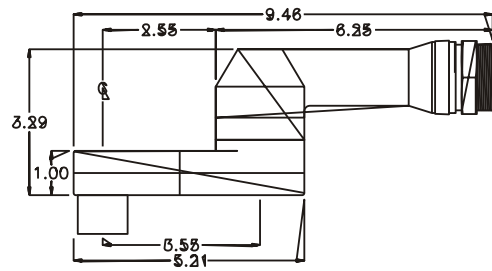

D & D PRODUCTION INC.®

ASSEMBLY NO. 243221-2M

HEAD NO. 2480

CROWFOOT ASS'Y
Rev. C
12-05-02

2500 WILLIAMS DRIVE • WATERFORD, MI • 48328

PHONE : (248) 334-2112 • FAX : (248) 334-0062

SIDE VIEW

TOP VIEW