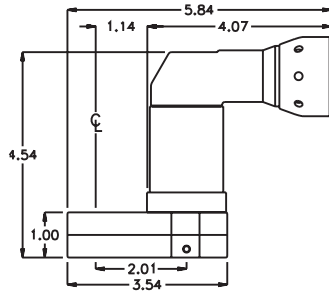

### SIDE VIEW

### PARTS BLOWOUT

ITEM	DESCRIPTION	PART NO.	ITEM	DESCRIPTION	PART NO.	ITEM	DESCRIPTION	PART NO.
1	Motor	ETV DS7-70-13S	11	Drive Gear	161650-12MSD			
2	Drive Shaft	DS-123036	12	Gear Housing (Bottom)	243220A-P			
3	Angle Head Adapter	HA-132855	13	Grease Fitting	1877			
4	Gear Housing (Top)	243220A-H	14	Screw #1 (2)	S-616			
5	Bushing (4)	A-5509	15	Screw #2 (4)	S-618SH			
6	Socket Gear	161632S-XX	16	Dowel Pin (2)	DP-1220			
7	Thrust Race (2)	TRB-512M						
8	Idler Pin	IP-5932						
9	Needle Bearing	B-59						
10	Idler Gear	161623						