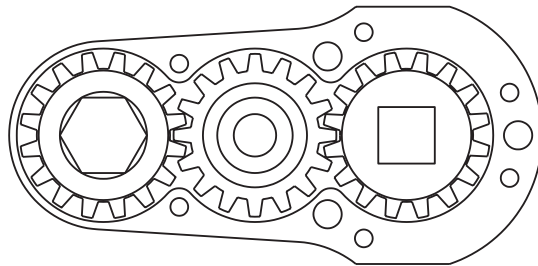

### SIDE VIEW

### TOP VIEW

### PARTS BLOWOUT

ITEM	DESCRIPTION	PART NO.	ITEM	DESCRIPTION	PART NO.	ITEM	DESCRIPTION	PART NO.
1	Motor	ETV DS7-70-13S	11	Drive Gear	161650-12MSD			
2	Drive Shaft	DS-123036	12	Gear Housing (Bottom)	243220A-P			
3	Angle Head Adapter	HA-132855	13	Grease Fitting	1877			
4	Gear Housing (Top)	243220A-H	14	Screw #1 (2)	S-616			
5	Bushing (4)	A-5509	15	Screw #2 (4)	S-618SH			
6	Socket Gear	161632S-XX	16	Dowel Pin (2)	DP-1220			
7	Thrust Race (2)	TRB-512M						
8	Idler Pin	IP-5932						
9	Needle Bearing	B-59						
10	Idler Gear	161623						