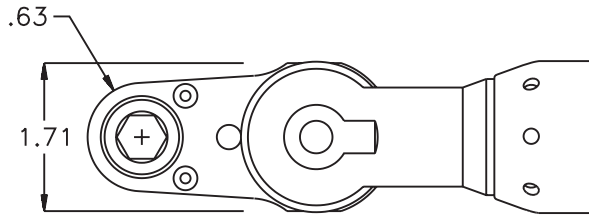

ASSEMBLY NO. 243220A

HEAD NO. 1471

CROWFOOT ASS'Y
Rev. A
01-05-07

2500 WILLIAMS DRIVE • WATERFORD, MI • 48328

PHONE : (248) 334-2112 • FAX : (248) 334-0062

SIDE VIEW

TOP VIEW

GEAR ASSEMBLY

PARTS BLOWOUT

ITEM	DESCRIPTION	PART NO.	ITEM	DESCRIPTION	PART NO.	ITEM	DESCRIPTION	PART NO.
1	Motor	ETV DS7-70-13S	11	Drive Gear	161650-12MSD			
2	Drive Shaft	DS-123036	12	Gear Housing (Bottom)	243220A-P			
3	Angle Head Adapter	HA-132855	13	Grease Fitting	1877			
4	Gear Housing (Top)	243220A-H	14	Screw #1 (2)	S-616			
5	Bushing (4)	A-5509	15	Screw #2 (4)	S-618SH			
6	Socket Gear	161632S-XX	16	Dowel Pin (2)	DP-1220			
7	Thrust Race (2)	TRB-512M						
8	Idler Pin	IP-5932						
9	Needle Bearing	B-59						
10	Idler Gear	161623