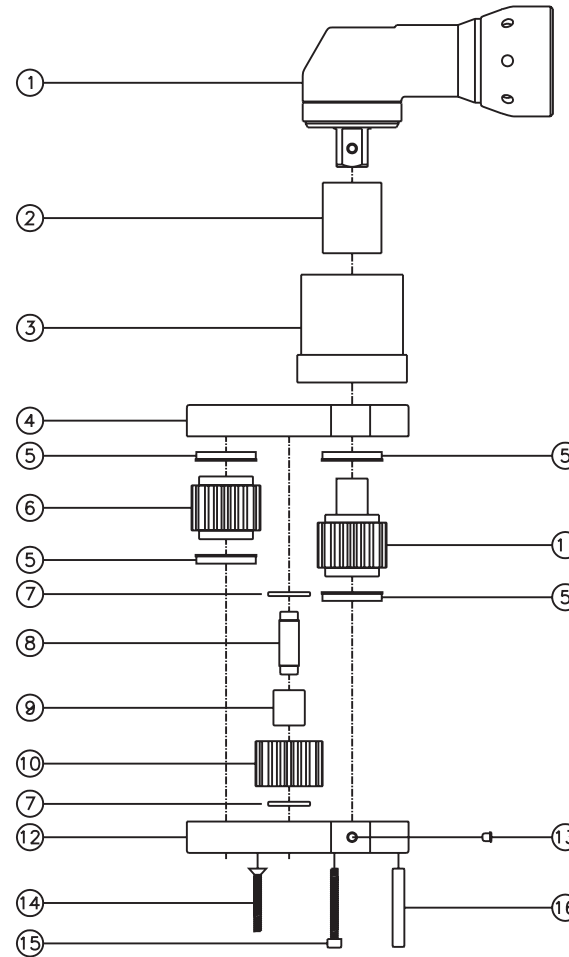

### SIDE VIEW

### TOP VIEW

### PARTS BLOWOUT

ITEM	DESCRIPTION	PART NO.	ITEM	DESCRIPTION	PART NO.	ITEM	DESCRIPTION	PART NO.
1	Motor	ETV DS7-70-13S	11	Drive Gear	161650-12MSD			
2	Drive Shaft	DS-123036	12	Gear Housing (Bottom)	243220A-P			
3	Angle Head Adapter	HA-132855	13	Grease Fitting	1877			
4	Gear Housing (Top)	243220A-H	14	Screw #1 (2)	S-616			
5	Bushing (4)	A-5509	15	Screw #2 (4)	S-618SH			
6	Socket Gear	161632S-XX	16	Dowel Pin (2)	DP-1220			
7	Thrust Race (2)	TRB-512M						
8	Idler Pin	IP-5932						
9	Needle Bearing	B-59						
10	Idler Gear	161623						