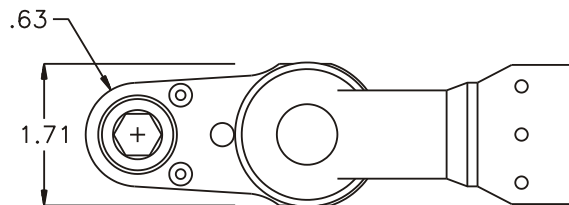

GEAR ASSEMBLY

PARTS BLOWOUT

ITEM	DESCRIPTION	PART NO.	ITEM	DESCRIPTION	PART NO.	ITEM	DESCRIPTION	PART NO.
1	Angle Head	S7	11	Gear Housing (Bottom)	243220AS-P			
2	Angle Head Adapter	HA-S7A6	12	Grease Fitting	1877			
3	Gear Housing (Top)	243220AS-H	13	Screw #1 (2)	S-616			
4	Bushing (4)	A-5509	14	Screw #2 (4)	S-616SH			
5	Socket Gear	161632S-XX	15	Dowel Pin (2)	DP-1220			
6	Thrust Race (2)	TRB-512M						
7	Idler Pin	IP-5932						
8	Needle Bearing	B-59						
9	Idler Gear	161623S2						
10	Drive Gear	161639-38SD						