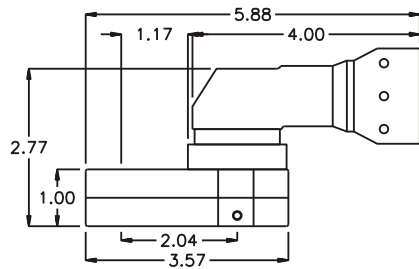

D & D PRODUCTION INC.

ASSEMBLY NO. 243220AS

HEAD NO. 1472

CROWFOOT ASS'Y
Rev. A
08-28-02

2500 WILLIAMS DRIVE • WATERFORD, MI • 48328

PHONE : (248) 334-2112 • FAX : (248) 334-0062

SIDE VIEW

TOP VIEW

GEAR ASSEMBLY

PARTS BLOWOUT

ITEM	DESCRIPTION	PART NO.	ITEM	DESCRIPTION	PART NO.	ITEM	DESCRIPTION	PART NO.
1	Angle Head	S7	11	Gear Housing (Bottom)	243220AS-P			
2	Angle Head Adapter	HA-S7A6	12	Grease Fitting	1877			
3	Gear Housing (Top)	243220AS-H	13	Screw #1 (2)	S-616			
4	Bushing (4)	A-5509	14	Screw #2 (4)	S-616SH			
5	Socket Gear	161632S-XX	15	Dowel Pin (2)	DP-1220			
6	Thrust Race (2)	TRB-512M						
7	Idler Pin	IP-5932						
8	Needle Bearing	B-59						
9	Idler Gear	161623S2						
10	Drive Gear	161639-38SD						