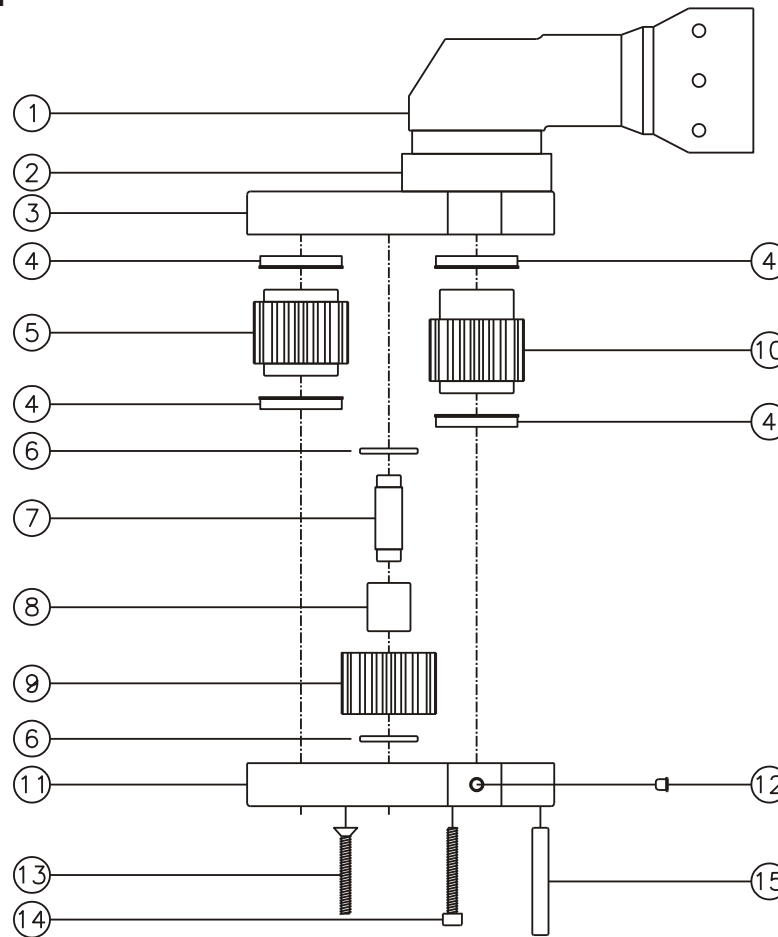

D & D PRODUCTION INC.

ASSEMBLY NO. 243220AS

HEAD NO. 1472

CROWFOOT ASS'Y
Rev. A
08-28-02

2500 WILLIAMS DRIVE • WATERFORD, MI • 48328

PHONE : (248) 334-2112 • FAX : (248) 334-0062

SIDE VIEW

TOP VIEW

GEAR ASSEMBLY

PARTS BLOWOUT

ITEM	DESCRIPTION	PART NO.	ITEM	DESCRIPTION	PART NO.	ITEM	DESCRIPTION	PART NO.
1	Angle Head	S7	11	Gear Housing (Bottom)	243220AS-P			
2	Angle Head Adapter	HA-S7A6	12	Grease Fitting	1877			
3	Gear Housing (Top)	243220AS-H	13	Screw #1 (2)	S-616			
4	Bushing (4)	A-5509	14	Screw #2 (4)	S-616SH			
5	Socket Gear	161632S-XX	15	Dowel Pin (2)	DP-1220			
6	Thrust Race (2)	TRB-512M						
7	Idler Pin	IP-5932						
8	Needle Bearing	B-59						
9	Idler Gear	161623S2						
10	Drive Gear	161639-38SD						