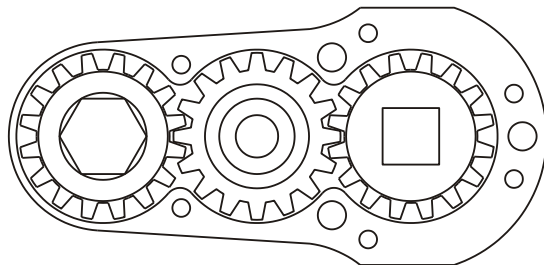

D & D PRODUCTION INC.

ASSEMBLY NO. 243220AS

HEAD NO. 1472

CROWFOOT ASS'Y
Rev. A
08-28-02

2500 WILLIAMS DRIVE • WATERFORD, MI • 48328

PHONE : (248) 334-2112 • FAX : (248) 334-0062

SIDE VIEW

TOP VIEW

GEAR ASSEMBLY

PARTS BLOWOUT

ITEM	DESCRIPTION	PART NO.	ITEM	DESCRIPTION	PART NO.	ITEM	DESCRIPTION	PART NO.
1	Angle Head	S7	11	Gear Housing (Bottom)	243220AS-P			
2	Angle Head Adapter	HA-S7A6	12	Grease Fitting	1877			
3	Gear Housing (Top)	243220AS-H	13	Screw #1 (2)	S-616			
4	Bushing (4)	A-5509	14	Screw #2 (4)	S-616SH			
5	Socket Gear	161632S-XX	15	Dowel Pin (2)	DP-1220			
6	Thrust Race (2)	TRB-512M						
7	Idler Pin	IP-5932						
8	Needle Bearing	B-59						
9	Idler Gear	161623S2						
10	Drive Gear	161639-38SD						