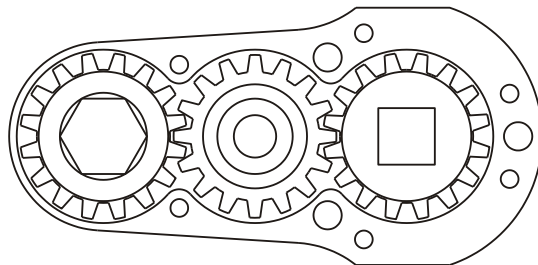

D & D PRODUCTION INC.

ASSEMBLY NO. 243220A

HEAD NO. 1475

CROWFOOT ASS'Y
Rev. A
04-13-02

2500 WILLIAMS DRIVE • WATERFORD, MI • 48328

PHONE : (248) 334-2112 • FAX : (248) 334-0062

SIDE VIEW

TOP VIEW

GEAR ASSEMBLY

PARTS BLOWOUT

ITEM	DESCRIPTION	PART NO.	ITEM	DESCRIPTION	PART NO.	ITEM	DESCRIPTION	PART NO.
1	Gear Housing (Top)	243220A-H	11	Screw #1 (2)	S-616			
2	Bushing (4)	A-5509	12	Screw #2 (4)	S-620SH			
3	Socket Gear	161632S-XX	13	Dowel Pin (2)	DP-1220			
4	Thrust Race (2)	TRB-512M						
5	Idler Pin	IP-5932						
6	Needle Bearing	B-59						
7	Idler Gear	161623						
8	Drive Gear	161643-38SD						
9	Gear Housing (Bottom)	243220A-P						
10	Grease Fitting	1877						