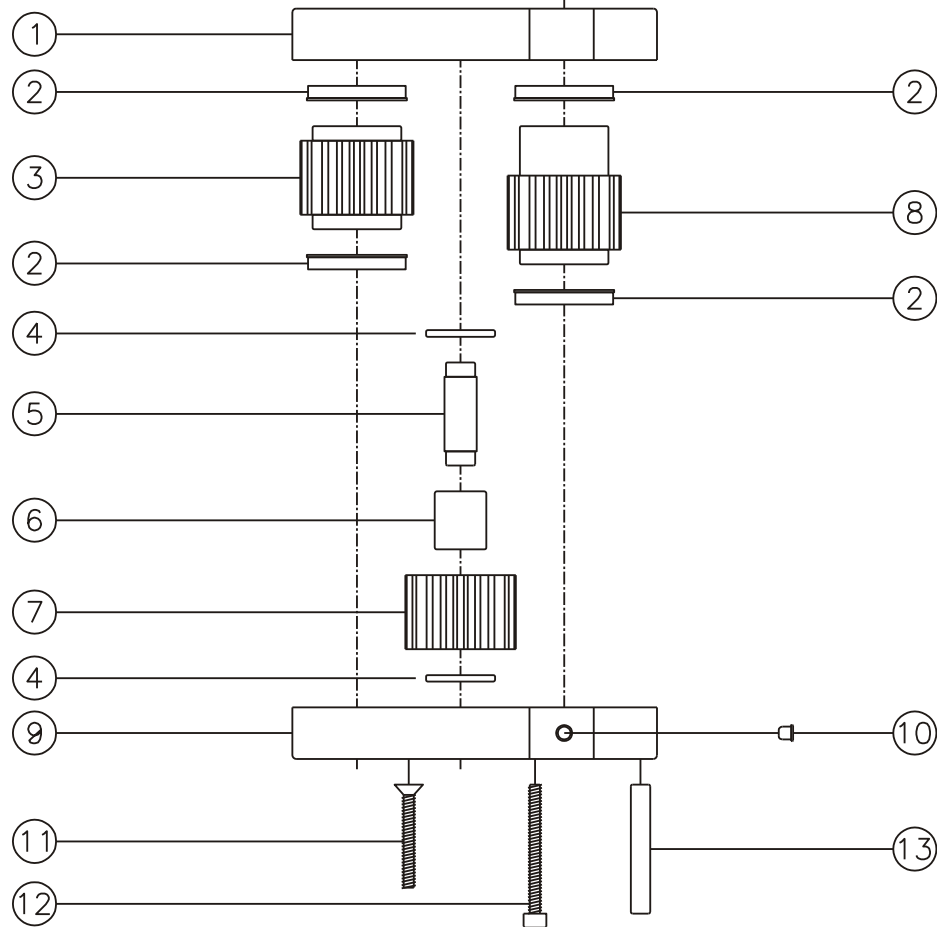

D & D PRODUCTION INC.

ASSEMBLY NO. 243220A

HEAD NO. 1475

CROWFOOT ASS'Y
Rev. A
04-13-02

2500 WILLIAMS DRIVE • WATERFORD, MI • 48328

PHONE : (248) 334-2112 • FAX : (248) 334-0062

SIDE VIEW

TOP VIEW

GEAR ASSEMBLY

PARTS BLOWOUT

ITEM	DESCRIPTION	PART NO.	ITEM	DESCRIPTION	PART NO.	ITEM	DESCRIPTION	PART NO.
1	Gear Housing (Top)	243220A-H	11	Screw #1 (2)	S-616			
2	Bushing (4)	A-5509	12	Screw #2 (4)	S-620SH			
3	Socket Gear	161632S-XX	13	Dowel Pin (2)	DP-1220			
4	Thrust Race (2)	TRB-512M						
5	Idler Pin	IP-5932						
6	Needle Bearing	B-59						
7	Idler Gear	161623						
8	Drive Gear	161643-38SD						
9	Gear Housing (Bottom)	243220A-P						
10	Grease Fitting	1877						