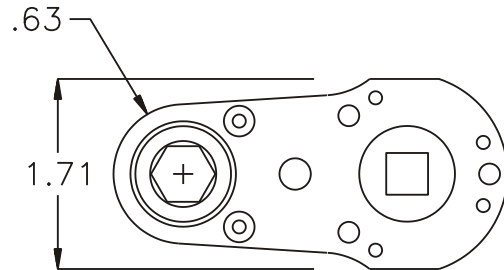

GEAR ASSEMBLY

PARTS BLOWOUT

ITEM	DESCRIPTION	PART NO.	ITEM	DESCRIPTION	PART NO.	ITEM	DESCRIPTION	PART NO.
1	Gear Housing (Top)	243220A-H	11	Screw #1 (2)	S-616			
2	Bushing (4)	A-5509	12	Screw #2 (4)	S-620SH			
3	Socket Gear	161632S-XX	13	Dowel Pin (2)	DP-1220			
4	Thrust Race (2)	TRB-512M						
5	Idler Pin	IP-5932						
6	Needle Bearing	B-59						
7	Idler Gear	161623						
8	Drive Gear	161643-38SD						
9	Gear Housing (Bottom)	243220A-P						
10	Grease Fitting	1877						