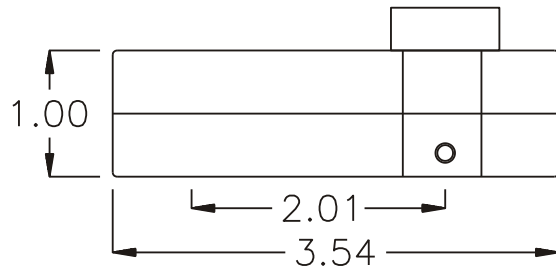

D & D PRODUCTION INC.

ASSEMBLY NO. 243220A

HEAD NO. 1475

CROWFOOT ASS'Y
Rev. A
04-13-02

2500 WILLIAMS DRIVE • WATERFORD, MI • 48328

PHONE : (248) 334-2112 • FAX : (248) 334-0062

SIDE VIEW