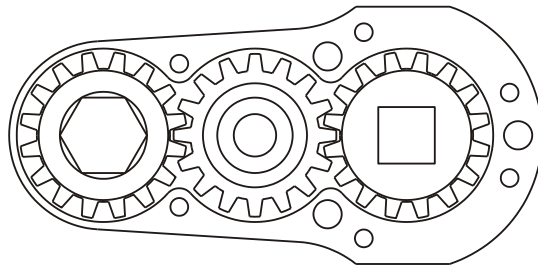

D & D PRODUCTION INC.

ASSEMBLY NO. 243220A

HEAD NO. 1473

CROWFOOT ASS'Y
Rev. A
08-22-02

2500 WILLIAMS DRIVE • WATERFORD, MI • 48328 PHONE : (248) 334-2112 • FAX : (248) 334-0062

SIDE VIEW

TOP VIEW

GEAR ASSEMBLY

PARTS BLOWOUT

ITEM	DESCRIPTION	PART NO.	ITEM	DESCRIPTION	PART NO.	ITEM	DESCRIPTION	PART NO.
1	Angle Head	S7	11	Gear Housing (Bottom)	243220A-P			
2	Angle Head Adapter	HA-S7A6	12	Grease Fitting	1877			
3	Gear Housing (Top)	243220A-H	13	Screw #1 (2)	S-616			
4	Bushing (4)	A-5509	14	Screw #2 (4)	S-616SH			
5	Socket Gear	161632S-XX	15	Dowel Pin (2)	DP-1220			
6	Thrust Race (2)	TRB-512M						
7	Idler Pin	IP-5932						
8	Needle Bearing	B-59						
9	Idler Gear	161623						
10	Drive Gear	161639-38SD						