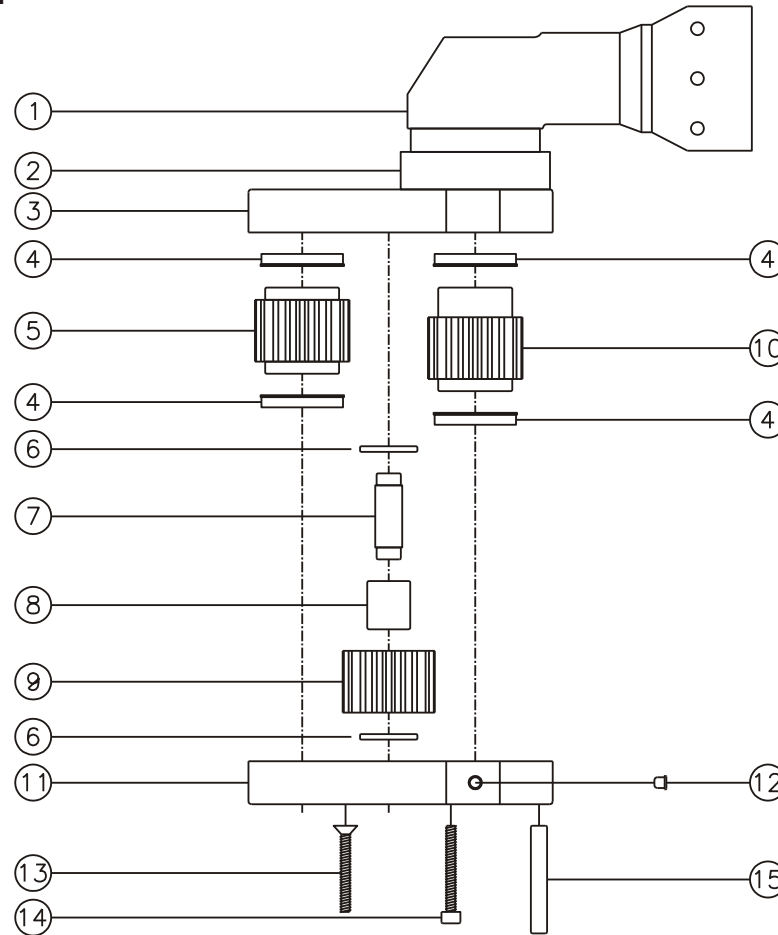

D & D PRODUCTION INC.

ASSEMBLY NO. 243220A

HEAD NO. 1473

CROWFOOT ASS'Y
Rev. A
08-22-02

2500 WILLIAMS DRIVE • WATERFORD, MI • 48328 PHONE : (248) 334-2112 • FAX : (248) 334-0062

SIDE VIEW

TOP VIEW

GEAR ASSEMBLY

PARTS BLOWOUT

ITEM	DESCRIPTION	PART NO.	ITEM	DESCRIPTION	PART NO.	ITEM	DESCRIPTION	PART NO.
1	Angle Head	S7	11	Gear Housing (Bottom)	243220A-P			
2	Angle Head Adapter	HA-S7A6	12	Grease Fitting	1877			
3	Gear Housing (Top)	243220A-H	13	Screw #1 (2)	S-616			
4	Bushing (4)	A-5509	14	Screw #2 (4)	S-616SH			
5	Socket Gear	161632S-XX	15	Dowel Pin (2)	DP-1220			
6	Thrust Race (2)	TRB-512M						
7	Idler Pin	IP-5932						
8	Needle Bearing	B-59						
9	Idler Gear	161623						
10	Drive Gear	161639-38SD						