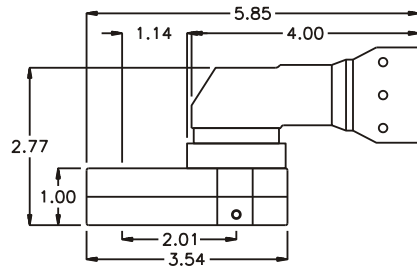

D & D PRODUCTION INC.

ASSEMBLY NO. 243220A

HEAD NO. 1473

CROWFOOT ASS'Y
Rev. A
08-22-02

2500 WILLIAMS DRIVE • WATERFORD, MI • 48328 PHONE : (248) 334-2112 • FAX : (248) 334-0062

SIDE VIEW

TOP VIEW

GEAR ASSEMBLY

PARTS BLOWOUT

ITEM	DESCRIPTION	PART NO.	ITEM	DESCRIPTION	PART NO.	ITEM	DESCRIPTION	PART NO.
1	Angle Head	S7	11	Gear Housing (Bottom)	243220A-P			
2	Angle Head Adapter	HA-S7A6	12	Grease Fitting	1877			
3	Gear Housing (Top)	243220A-H	13	Screw #1 (2)	S-616			
4	Bushing (4)	A-5509	14	Screw #2 (4)	S-616SH			
5	Socket Gear	161632S-XX	15	Dowel Pin (2)	DP-1220			
6	Thrust Race (2)	TRB-512M						
7	Idler Pin	IP-5932						
8	Needle Bearing	B-59						
9	Idler Gear	161623						
10	Drive Gear	161639-38SD						