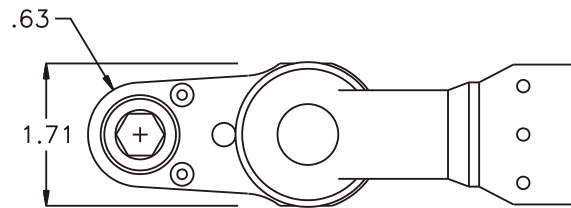

D & D PRODUCTION INC.

ASSEMBLY NO. 243220A

HEAD NO. 1473

CROWFOOT ASS'Y
Rev. A
08-22-02

2500 WILLIAMS DRIVE • WATERFORD, MI • 48328 PHONE : (248) 334-2112 • FAX : (248) 334-0062

SIDE VIEW

TOP VIEW

GEAR ASSEMBLY

PARTS BLOWOUT

ITEM	DESCRIPTION	PART NO.	ITEM	DESCRIPTION	PART NO.	ITEM	DESCRIPTION	PART NO.
1	Angle Head	S7	11	Gear Housing (Bottom)	243220A-P			
2	Angle Head Adapter	HA-S7A6	12	Grease Fitting	1877			
3	Gear Housing (Top)	243220A-H	13	Screw #1 (2)	S-616			
4	Bushing (4)	A-5509	14	Screw #2 (4)	S-616SH			
5	Socket Gear	161632S-XX	15	Dowel Pin (2)	DP-1220			
6	Thrust Race (2)	TRB-512M						
7	Idler Pin	IP-5932						
8	Needle Bearing	B-59						
9	Idler Gear	161623						
10	Drive Gear	161639-38SD						