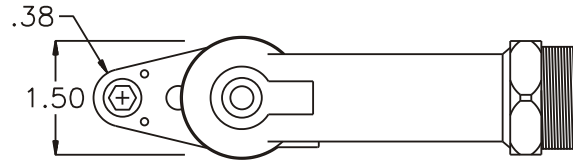

D & D PRODUCTION INC.

ASSEMBLY NO. 243212L HEAD NO. 1474

CROWFOOT ASS'Y
Rev. A
05-11-99

2500 WILLIAMS DRIVE • WATERFORD, MI • 48328

PHONE : (248) 334-2112 • FAX : (248) 334-0062

SIDE VIEW

PARTS BLOWOUT

TOP VIEW

GEAR ASSEMBLY

ITEM	DESCRIPTION	PART NO.	ITEM	DESCRIPTION	PART NO.	ITEM	DESCRIPTION	PART NO.
1	Angle Head	A/C 36L	11	Gear Housing (Bottom)	243212L-P			
2	Coupler	DS-083036	12	Grease Fitting	1877			
3	Gear Housing (Top)	243212L-H	13	Screw (6)	S-414SH			
4	Socket Gear	241532-XX	14	Roll Pin (2)	RP-810			
5	Bearing Cap (2)	BC-1470						
6	Idler Pin	IP-1032						
7	Bearing Needles (20)	LR15M98						
8	Idler Gear	242022						
9	Needle Bearing	B-1110						
10	Drive Gear	242061-SDM						