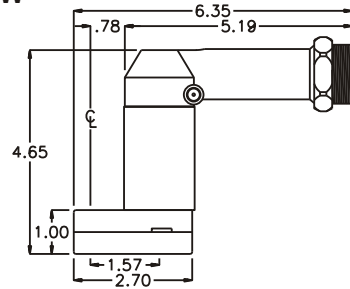

D & D PRODUCTION INC.

ASSEMBLY NO. 243212L HEAD NO. 1474

CROWFOOT ASS'Y
Rev. A
05-11-99

2500 WILLIAMS DRIVE • WATERFORD, MI • 48328

PHONE : (248) 334-2112 • FAX : (248) 334-0062

SIDE VIEW

PARTS BLOWOUT

TOP VIEW

GEAR ASSEMBLY

ITEM	DESCRIPTION	PART NO.	ITEM	DESCRIPTION	PART NO.	ITEM	DESCRIPTION	PART NO.
1	Angle Head	A/C 36L	11	Gear Housing (Bottom)	243212L-P			
2	Coupler	DS-083036	12	Grease Fitting	1877			
3	Gear Housing (Top)	243212L-H	13	Screw (6)	S-414SH			
4	Socket Gear	241532-XX	14	Roll Pin (2)	RP-810			
5	Bearing Cap (2)	BC-1470						
6	Idler Pin	IP-1032						
7	Bearing Needles (20)	LR15M98						
8	Idler Gear	242022						
9	Needle Bearing	B-1110						
10	Drive Gear	242061-SDM						