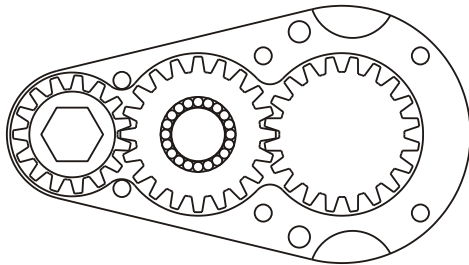

D & D PRODUCTION INC.

ASSEMBLY NO. 243212L HEAD NO. 1474

CROWFOOT ASS'Y
Rev. A
05-11-99

2500 WILLIAMS DRIVE • WATERFORD, MI • 48328

PHONE : (248) 334-2112 • FAX : (248) 334-0062

SIDE VIEW

PARTS BLOWOUT

TOP VIEW

GEAR ASSEMBLY

ITEM	DESCRIPTION	PART NO.	ITEM	DESCRIPTION	PART NO.	ITEM	DESCRIPTION	PART NO.
1	Angle Head	A/C 36L	11	Gear Housing (Bottom)	243212L-P			
2	Coupler	DS-083036	12	Grease Fitting	1877			
3	Gear Housing (Top)	243212L-H	13	Screw (6)	S-414SH			
4	Socket Gear	241532-XX	14	Roll Pin (2)	RP-810			
5	Bearing Cap (2)	BC-1470						
6	Idler Pin	IP-1032						
7	Bearing Needles (20)	LR15M98						
8	Idler Gear	242022						
9	Needle Bearing	B-1110						
10	Drive Gear	242061-SDM						