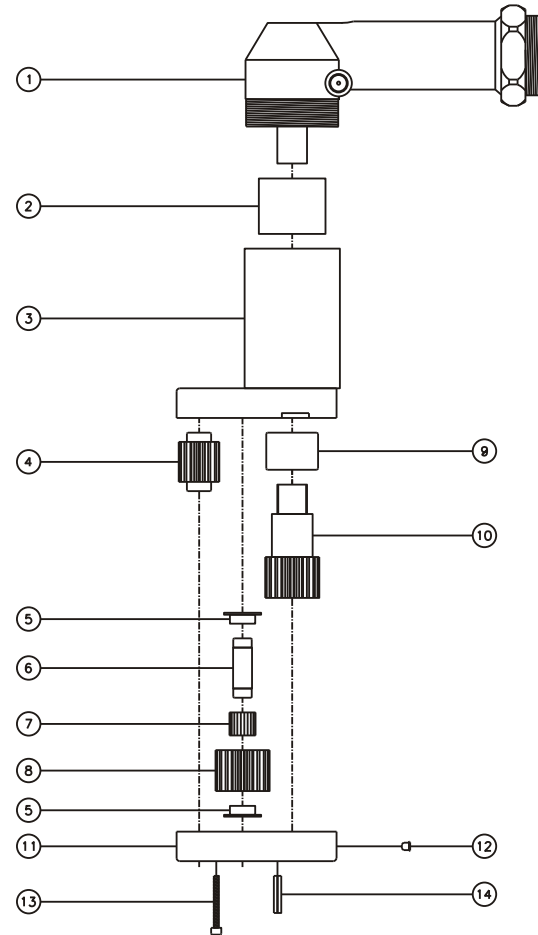

D & D PRODUCTION INC.

ASSEMBLY NO. 243212L HEAD NO. 1474

CROWFOOT ASS'Y
Rev. A
05-11-99

2500 WILLIAMS DRIVE • WATERFORD, MI • 48328

PHONE : (248) 334-2112 • FAX : (248) 334-0062

SIDE VIEW

PARTS BLOWOUT

TOP VIEW

GEAR ASSEMBLY

ITEM	DESCRIPTION	PART NO.	ITEM	DESCRIPTION	PART NO.	ITEM	DESCRIPTION	PART NO.
1	Angle Head	A/C 36L	11	Gear Housing (Bottom)	243212L-P			
2	Coupler	DS-083036	12	Grease Fitting	1877			
3	Gear Housing (Top)	243212L-H	13	Screw (6)	S-414SH			
4	Socket Gear	241532-XX	14	Roll Pin (2)	RP-810			
5	Bearing Cap (2)	BC-1470						
6	Idler Pin	IP-1032						
7	Bearing Needles (20)	LR15M98						
8	Idler Gear	242022						
9	Needle Bearing	B-1110						
10	Drive Gear	242061-SDM						