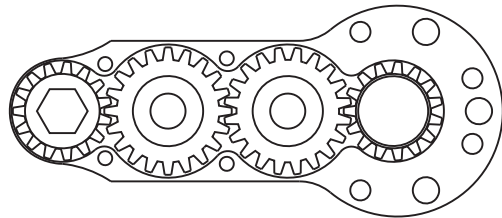

ASSEMBLY NO. 243212B-2

HEAD NO. 2471

CROWFOOT ASS'Y
Rev. A
09-24-07

2500 WILLIAMS DRIVE • WATERFORD, MI • 48328

PHONE : (248) 334-2112 • FAX : (248) 334-0062

SIDE VIEW

TOP VIEW

GEAR ASSEMBLY

PARTS BLOWOUT

ITEM	DESCRIPTION	PART NO.	ITEM	DESCRIPTION	PART NO.	ITEM	DESCRIPTION	PART NO.
1	Snap Ring	DSH-12	11	Drive Gear	2415104-58DG			
2	Needle Bearing #1	3001-2RS	12	Idler Pin #2	IP-5740			
3	Motor Adapter	HA-2460-20N	13	Needle Bearing #3 (2)	B-57			
4	Gear Housing (Top)	243212A-2-H	14	Idler Gear #2	242030			
5	Socket Gear	241532-XX	15	Gear Housing (Bottom)	243212A-2-P			
6	Thrust Race (4)	TRA-411	16	Grease Fitting	1877			
7	Idler Pin #1	IP-5532	17	Screw #1 (4)	S-414SH			
8	Needle Bearing #2 (2)	B-55	18	Screw #2 (4)	S-828SH			
9	Idler Gear #1	242022	19	Dowel Pin (3)	DP-1224			
10	Bushing (2)	A-3609B						