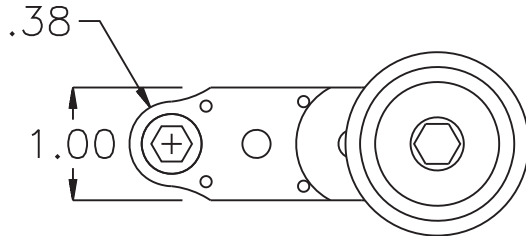

ASSEMBLY NO. 243212B-2

HEAD NO. 2471

CROWFOOT ASS'Y
Rev. A
09-24-07

2500 WILLIAMS DRIVE • WATERFORD, MI • 48328

PHONE : (248) 334-2112 • FAX : (248) 334-0062

SIDE VIEW

TOP VIEW

GEAR ASSEMBLY

PARTS BLOWOUT

ITEM	DESCRIPTION	PART NO.	ITEM	DESCRIPTION	PART NO.	ITEM	DESCRIPTION	PART NO.
1	Snap Ring	DSH-12	11	Drive Gear	2415104-58DG			
2	Needle Bearing #1	3001-2RS	12	Idler Pin #2	IP-5740			
3	Motor Adapter	HA-2460-20N	13	Needle Bearing #3 (2)	B-57			
4	Gear Housing (Top)	243212A-2-H	14	Idler Gear #2	242030			
5	Socket Gear	241532-XX	15	Gear Housing (Bottom)	243212A-2-P			
6	Thrust Race (4)	TRA-411	16	Grease Fitting	1877			
7	Idler Pin #1	IP-5532	17	Screw #1 (4)	S-414SH			
8	Needle Bearing #2 (2)	B-55	18	Screw #2 (4)	S-828SH			
9	Idler Gear #1	242022	19	Dowel Pin (3)	DP-1224			
10	Bushing (2)	A-3609B						