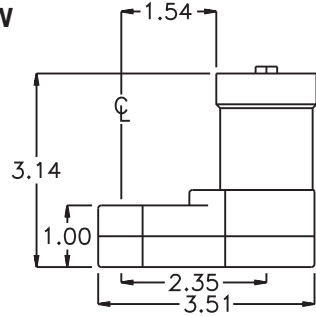

ASSEMBLY NO. 243212B-2

HEAD NO. 2471

CROWFOOT ASS'Y
Rev. A
09-24-07

2500 WILLIAMS DRIVE • WATERFORD, MI • 48328

PHONE : (248) 334-2112 • FAX : (248) 334-0062

SIDE VIEW

TOP VIEW

GEAR ASSEMBLY

PARTS BLOWOUT

ITEM	DESCRIPTION	PART NO.	ITEM	DESCRIPTION	PART NO.	ITEM	DESCRIPTION	PART NO.
1	Snap Ring	DSH-12	11	Drive Gear	2415104-58DG			
2	Needle Bearing #1	3001-2RS	12	Idler Pin #2	IP-5740			
3	Motor Adapter	HA-2460-20N	13	Needle Bearing #3 (2)	B-57			
4	Gear Housing (Top)	243212A-2-H	14	Idler Gear #2	242030			
5	Socket Gear	241532-XX	15	Gear Housing (Bottom)	243212A-2-P			
6	Thrust Race (4)	TRA-411	16	Grease Fitting	1877			
7	Idler Pin #1	IP-5532	17	Screw #1 (4)	S-414SH			
8	Needle Bearing #2 (2)	B-55	18	Screw #2 (4)	S-828SH			
9	Idler Gear #1	242022	19	Dowel Pin (3)	DP-1224			
10	Bushing (2)	A-3609B						