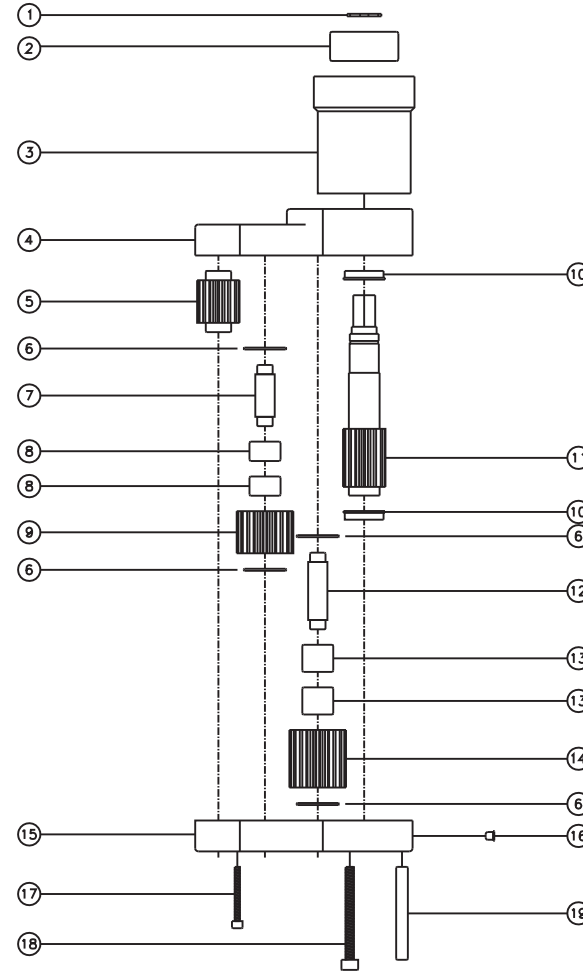

ASSEMBLY NO. 243212B-2

HEAD NO. 2471

CROWFOOT ASS'Y
Rev. A
09-24-07

2500 WILLIAMS DRIVE • WATERFORD, MI • 48328

PHONE : (248) 334-2112 • FAX : (248) 334-0062

SIDE VIEW

TOP VIEW

GEAR ASSEMBLY

PARTS BLOWOUT

ITEM	DESCRIPTION	PART NO.	ITEM	DESCRIPTION	PART NO.	ITEM	DESCRIPTION	PART NO.
1	Snap Ring	DSH-12	11	Drive Gear	2415104-58DG			
2	Needle Bearing #1	3001-2RS	12	Idler Pin #2	IP-5740			
3	Motor Adapter	HA-2460-20N	13	Needle Bearing #3 (2)	B-57			
4	Gear Housing (Top)	243212A-2-H	14	Idler Gear #2	242030			
5	Socket Gear	241532-XX	15	Gear Housing (Bottom)	243212A-2-P			
6	Thrust Race (4)	TRA-411	16	Grease Fitting	1877			
7	Idler Pin #1	IP-5532	17	Screw #1 (4)	S-414SH			
8	Needle Bearing #2 (2)	B-55	18	Screw #2 (4)	S-828SH			
9	Idler Gear #1	242022	19	Dowel Pin (3)	DP-1224			
10	Bushing (2)	A-3609B						