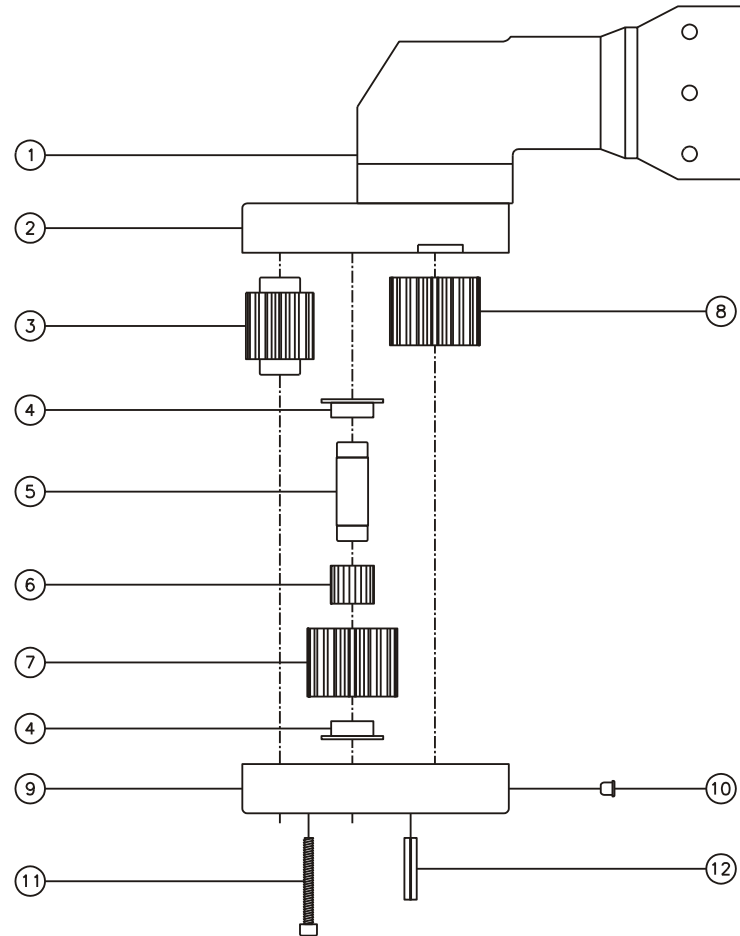

D & D PRODUCTION INC.

ASSEMBLY NO. 243212

HEAD NO. 1470

CROWFOOT ASS'Y
Rev. A
11-12-96

2500 WILLIAMS DRIVE • WATERFORD, MI • 48328

PHONE : (248) 334-2112 • FAX : (248) 334-0062

SIDE VIEW

TOP VIEW

GEAR ASSEMBLY

PARTS BLOWOUT

ITEM	DESCRIPTION	PART NO.	ITEM	DESCRIPTION	PART NO.	ITEM	DESCRIPTION	PART NO.
1	Angle Head	S7	11	Screw (6)	S-414SH			
2	Gear Housing (Top)	243212-H	12	Roll Pin (2)	RP-810			
3	Socket Gear	241532-XX						
4	Bearing Cap (2)	BC-1470						
5	Idler Pin	IP-1032						
6	Bearing Needles (20)	LR15M98						
7	Idler Gear	242022						
8	Drive Gear	242022-SD						
9	Gear Housing (Bottom)	243212-P						
10	Grease Fitting	1877						