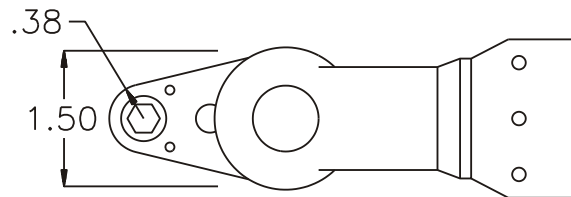

GEAR ASSEMBLY

PARTS BLOWOUT

ITEM	DESCRIPTION	PART NO.	ITEM	DESCRIPTION	PART NO.	ITEM	DESCRIPTION	PART NO.
1	Angle Head	S7	11	Screw (6)	S-414SH			
2	Gear Housing (Top)	243212-H	12	Roll Pin (2)	RP-810			
3	Socket Gear	241532-XX						
4	Bearing Cap (2)	BC-1470						
5	Idler Pin	IP-1032						
6	Bearing Needles (20)	LR15M98						
7	Idler Gear	242022						
8	Drive Gear	242022-SD						
9	Gear Housing (Bottom)	243212-P						
10	Grease Fitting	1877						