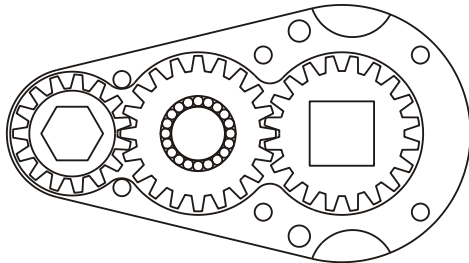

D & D PRODUCTION INC.

ASSEMBLY NO. 243212

HEAD NO. 1470

CROWFOOT ASS'Y
Rev. A
11-12-96

2500 WILLIAMS DRIVE • WATERFORD, MI • 48328

PHONE : (248) 334-2112 • FAX : (248) 334-0062

SIDE VIEW

TOP VIEW

GEAR ASSEMBLY

PARTS BLOWOUT

ITEM	DESCRIPTION	PART NO.	ITEM	DESCRIPTION	PART NO.	ITEM	DESCRIPTION	PART NO.
1	Angle Head	S7	11	Screw (6)	S-414SH			
2	Gear Housing (Top)	243212-H	12	Roll Pin (2)	RP-810			
3	Socket Gear	241532-XX						
4	Bearing Cap (2)	BC-1470						
5	Idler Pin	IP-1032						
6	Bearing Needles (20)	LR15M98						
7	Idler Gear	242022						
8	Drive Gear	242022-SD						
9	Gear Housing (Bottom)	243212-P						
10	Grease Fitting	1877						