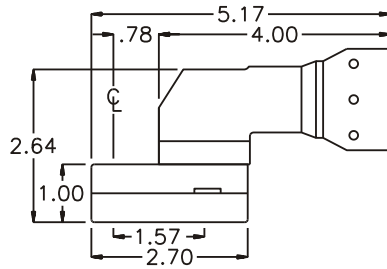

D & D PRODUCTION INC.

ASSEMBLY NO. 243212

HEAD NO. 1470

CROWFOOT ASS'Y
Rev. A
11-12-96

2500 WILLIAMS DRIVE • WATERFORD, MI • 48328

PHONE : (248) 334-2112 • FAX : (248) 334-0062

SIDE VIEW

TOP VIEW

GEAR ASSEMBLY

PARTS BLOWOUT

ITEM	DESCRIPTION	PART NO.	ITEM	DESCRIPTION	PART NO.	ITEM	DESCRIPTION	PART NO.
1	Angle Head	S7	11	Screw (6)	S-414SH			
2	Gear Housing (Top)	243212-H	12	Roll Pin (2)	RP-810			
3	Socket Gear	241532-XX						
4	Bearing Cap (2)	BC-1470						
5	Idler Pin	IP-1032						
6	Bearing Needles (20)	LR15M98						
7	Idler Gear	242022						
8	Drive Gear	242022-SD						
9	Gear Housing (Bottom)	243212-P						
10	Grease Fitting	1877						