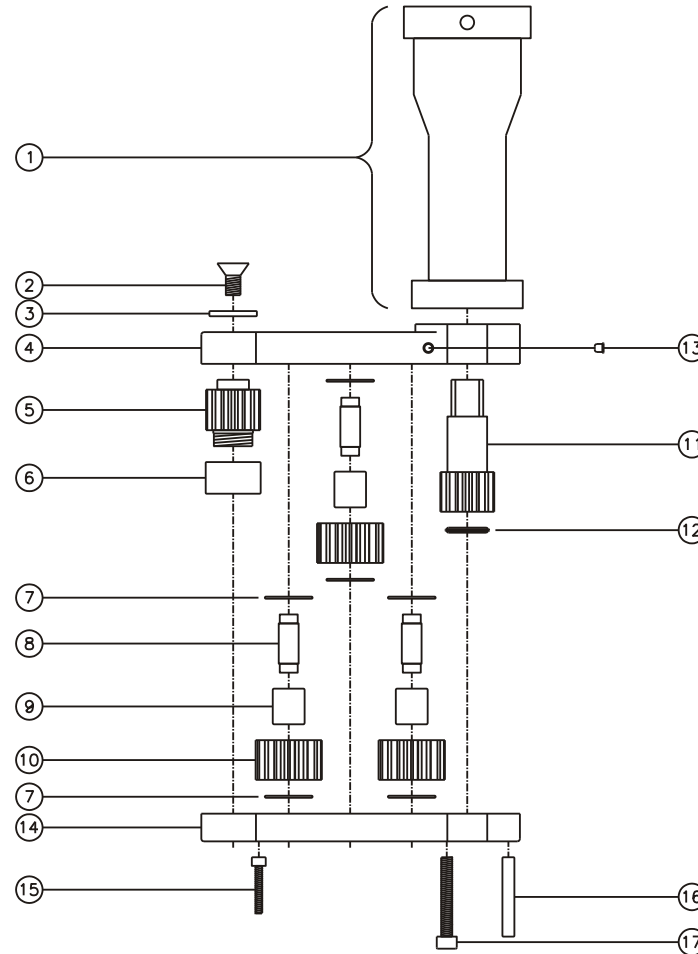

## HEAD NO. 3434

CROWFOOT ASS'Y  
Rev. A  
06-22-01

2500 WILLIAMS DRIVE • WATERFORD, MI • 48328

PHONE : (248) 334-2112 • FAX : (248) 334-0062

SIDE VIEW

TOP VIEW

GEAR ASSEMBLY

PARTS BLOWOUT

ITEM	DESCRIPTION	PART NO.	ITEM	DESCRIPTION	PART NO.	ITEM	DESCRIPTION	PART NO.
1	Offset Coupling Assembly	OC-120-13ST	11	Drive Gear	161266-12MSD			
2	Socket Retainer Screw	S-1416F	12	Thrust Bearing	NTA-411			
3	Socket Retainer Washer	W-241305	13	Grease Fitting	1877			
4	Gear Housing (Top)	243016L-3-H	14	Gear Housing (Bottom)	243016L-3-P			
5	Socket Gear	161233-TS	15	Screw #1 (6)	S-612SH			
6	Threaded Socket	TS-1870-USD	16	Dowel Pin (3)	DP-1220			
7	Thrust Race (6)	TRA-512	17	Screw #2 (4)	S-1020SH			
8	Idler Pin (3)	IP-5930						
9	Needle Bearing (3)	B-59						
10	Idler Gear (3)	161520						