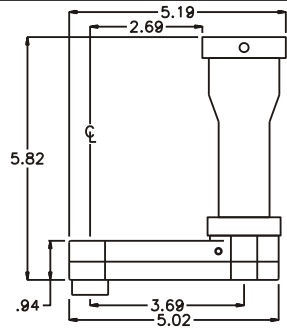

## HEAD NO. 3434

CROWFOOT ASS'Y  
Rev. A  
06-22-01

2500 WILLIAMS DRIVE • WATERFORD, MI • 48328

PHONE : (248) 334-2112 • FAX : (248) 334-0062

SIDE VIEW

TOP VIEW

GEAR ASSEMBLY

PARTS BLOWOUT

ITEM	DESCRIPTION	PART NO.	ITEM	DESCRIPTION	PART NO.	ITEM	DESCRIPTION	PART NO.
1	Offset Coupling Assembly	OC-120-13ST	11	Drive Gear	161266-12MSD			
2	Socket Retainer Screw	S-1416F	12	Thrust Bearing	NTA-411			
3	Socket Retainer Washer	W-241305	13	Grease Fitting	1877			
4	Gear Housing (Top)	243016L-3-H	14	Gear Housing (Bottom)	243016L-3-P			
5	Socket Gear	161233-TS	15	Screw #1 (6)	S-612SH			
6	Threaded Socket	TS-1870-USD	16	Dowel Pin (3)	DP-1220			
7	Thrust Race (6)	TRA-512	17	Screw #2 (4)	S-1020SH			
8	Idler Pin (3)	IP-5930						
9	Needle Bearing (3)	B-59						
10	Idler Gear (3)	161520						