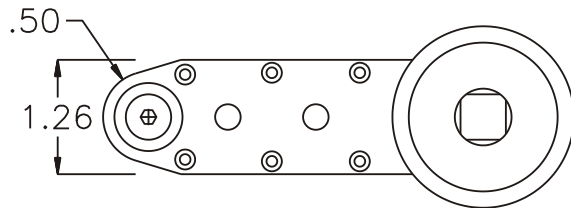

## HEAD NO. 3434

CROWFOOT ASS'Y  
Rev. A  
06-22-01

2500 WILLIAMS DRIVE • WATERFORD, MI • 48328

PHONE : (248) 334-2112 • FAX : (248) 334-0062

SIDE VIEW

TOP VIEW

GEAR ASSEMBLY

PARTS BLOWOUT

ITEM	DESCRIPTION	PART NO.	ITEM	DESCRIPTION	PART NO.	ITEM	DESCRIPTION	PART NO.
1	Offset Coupling Assembly	OC-120-13ST	11	Drive Gear	161266-12MSD			
2	Socket Retainer Screw	S-1416F	12	Thrust Bearing	NTA-411			
3	Socket Retainer Washer	W-241305	13	Grease Fitting	1877			
4	Gear Housing (Top)	243016L-3-H	14	Gear Housing (Bottom)	243016L-3-P			
5	Socket Gear	161233-TS	15	Screw #1 (6)	S-612SH			
6	Threaded Socket	TS-1870-USD	16	Dowel Pin (3)	DP-1220			
7	Thrust Race (6)	TRA-512	17	Screw #2 (4)	S-1020SH			
8	Idler Pin (3)	IP-5930						
9	Needle Bearing (3)	B-59						
10	Idler Gear (3)	161520						