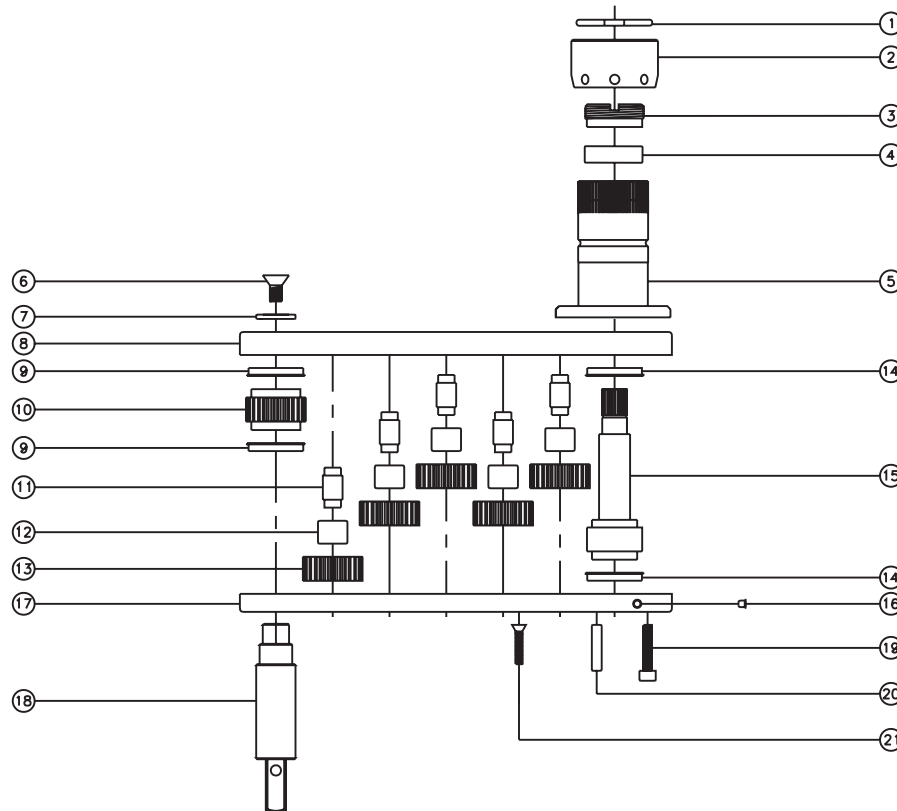

D & D PRODUCTION INC.®

ASSEMBLY NO. 242522-5

HEAD NO. 3000

CROWFOOT ASS'Y
Rev. A
01-12-07

2500 WILLIAMS DRIVE • WATERFORD, MI • 48328

PHONE : (248) 334-2112 • FAX : (248) 334-0062

SIDE VIEW

TOP VIEW

GEAR ASSEMBLY

PARTS BLOWOUT

ITEM	DESCRIPTION	PART NO.	ITEM	DESCRIPTION	PART NO.	ITEM	DESCRIPTION	PART NO.
1	Circlip	0849-C	11	Idler Pin (5)	IP-6725B	21	Screw #3 (10)	S-812
2	Motor Nut	N-13ST	12	Needle Bearing (5)	B-67	22	End Nut Socket (Optional)	ENT-ETV13
3	End Nut	EN-0874	13	Idler Gear (5)	242615	23		
4	Ball Bearing	6001	14	Bushing #2 (2)	A-4375-M7	24		
5	Adapter	HA-3507-P13S	15	Drive Gear	2424104-S2	25		
6	Screw #1	S-1416F	16	Grease Fitting	1877	26		
7	Washer	W-241305	17	Gear Housing (Bottom)	242522-5-P	27		
8	Gear Housing (Top)	242522-5-H	18	Socket Insert	I-12114-38MSD-B	28		
9	Bushing #1 (2)	A-4375-M8	19	Screw #2 (4)	S-1012SH	29		
10	Socket Gear	242625-XX	20	Dowel Pin (2)	DP-1214	30		