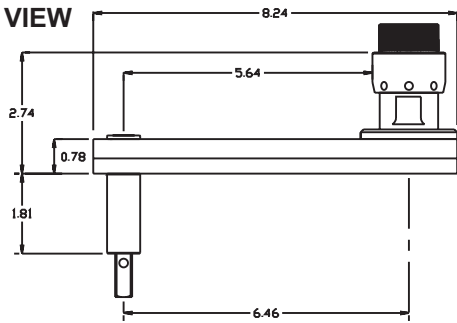

D & D PRODUCTION INC.®

ASSEMBLY NO. 242522-5

HEAD NO. 3000

CROWFOOT ASS'Y
Rev. A
01-12-07

2500 WILLIAMS DRIVE • WATERFORD, MI • 48328

PHONE : (248) 334-2112 • FAX : (248) 334-0062

SIDE VIEW

TOP VIEW