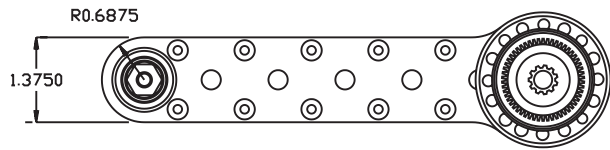

D & D PRODUCTION INC.®

ASSEMBLY NO. 242522-5

HEAD NO. 3000

CROWFOOT ASS'Y
Rev. A
01-12-07

2500 WILLIAMS DRIVE • WATERFORD, MI • 48328

PHONE : (248) 334-2112 • FAX : (248) 334-0062

SIDE VIEW

TOP VIEW

GEAR ASSEMBLY

PARTS BLOWOUT

ITEM	DESCRIPTION	PART NO.	ITEM	DESCRIPTION	PART NO.	ITEM	DESCRIPTION	PART NO.
1	Circlip	0849-C	11	Idler Pin (5)	IP-6725B	21	Screw #3 (10)	S-812
2	Motor Nut	N-13ST	12	Needle Bearing (5)	B-67	22	End Nut Socket (Optional)	ENT-ETV13
3	End Nut	EN-0874	13	Idler Gear (5)	242615	23		
4	Ball Bearing	6001	14	Bushing #2 (2)	A-4375-M7	24		
5	Adapter	HA-3507-P13S	15	Drive Gear	2424104-S2	25		
6	Screw #1	S-1416F	16	Grease Fitting	1877	26		
7	Washer	W-241305	17	Gear Housing (Bottom)	242522-5-P	27		
8	Gear Housing (Top)	242522-5-H	18	Socket Insert	I-12114-38MSD-B	28		
9	Bushing #1 (2)	A-4375-M8	19	Screw #2 (4)	S-1012SH	29		
10	Socket Gear	242625-XX	20	Dowel Pin (2)	DP-1214	30		