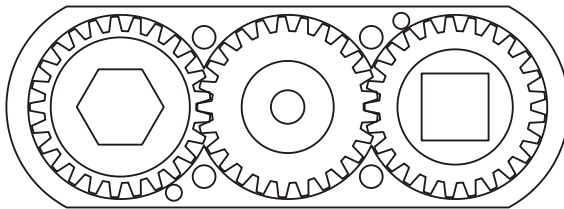

D & D PRODUCTION INC.

ASSEMBLY NO. 242424M

HEAD NO. 1455

CROWFOOT ASS'Y
Rev. B
07-24-98

2500 WILLIAMS DRIVE • WATERFORD, MI • 48328

PHONE : (248) 334-2112 • FAX : (248) 334-0062

SIDE VIEW

TOP VIEW

GEAR ASSEMBLY

PARTS BLOWOUT

ITEM	DESCRIPTION	PART NO.	ITEM	DESCRIPTION	PART NO.	ITEM	DESCRIPTION	PART NO.
1	Angle Head	S7	11	Screw (4)	S-812			
2	Gear Housing	242424M-H	12	Roll Pin (2)	RP-808			
3	Socket Gear	202524M-XX						
4	Thrust Race (2)	TRA-815						
5	Idler Gear	202516						
6	Idler Pin	IP-8824M						
7	Needle Bearing	B-88						
8	Grease Fitting	1877						
9	Drive Gear	202516-SD						
10	Bottom Plate	242424M-P						