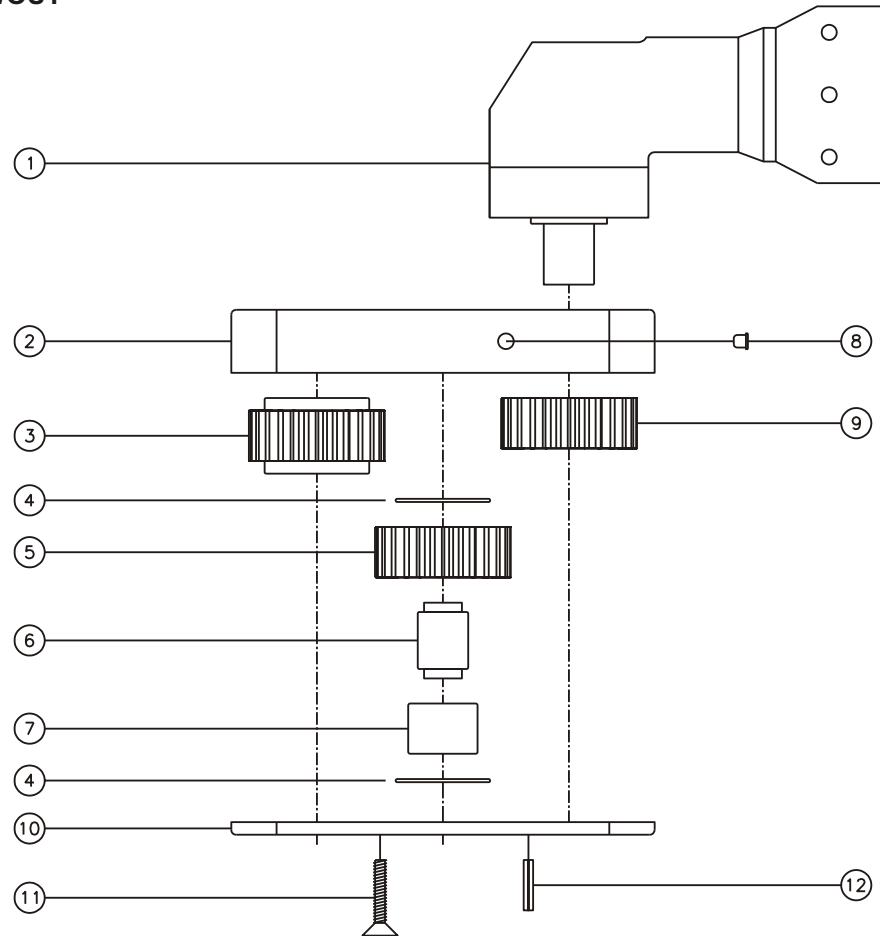

D & D PRODUCTION INC.

ASSEMBLY NO. 242424M

HEAD NO. 1455

CROWFOOT ASS'Y
Rev. B
07-24-98

2500 WILLIAMS DRIVE • WATERFORD, MI • 48328

PHONE : (248) 334-2112 • FAX : (248) 334-0062

SIDE VIEW

TOP VIEW

GEAR ASSEMBLY

PARTS BLOWOUT

ITEM	DESCRIPTION	PART NO.	ITEM	DESCRIPTION	PART NO.	ITEM	DESCRIPTION	PART NO.
1	Angle Head	S7	11	Screw (4)	S-812			
2	Gear Housing	242424M-H	12	Roll Pin (2)	RP-808			
3	Socket Gear	202524M-XX						
4	Thrust Race (2)	TRA-815						
5	Idler Gear	202516						
6	Idler Pin	IP-8824M						
7	Needle Bearing	B-88						
8	Grease Fitting	1877						
9	Drive Gear	202516-SD						
10	Bottom Plate	242424M-P						