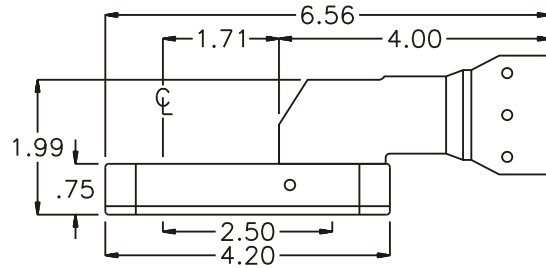

D & D PRODUCTION INC.

ASSEMBLY NO. 242424M

HEAD NO. 1455

CROWFOOT ASS'Y
Rev. B
07-24-98

2500 WILLIAMS DRIVE • WATERFORD, MI • 48328

PHONE : (248) 334-2112 • FAX : (248) 334-0062

SIDE VIEW

TOP VIEW

GEAR ASSEMBLY

PARTS BLOWOUT

ITEM	DESCRIPTION	PART NO.	ITEM	DESCRIPTION	PART NO.	ITEM	DESCRIPTION	PART NO.
1	Angle Head	S7	11	Screw (4)	S-812			
2	Gear Housing	242424M-H	12	Roll Pin (2)	RP-808			
3	Socket Gear	202524M-XX						
4	Thrust Race (2)	TRA-815						
5	Idler Gear	202516						
6	Idler Pin	IP-8824M						
7	Needle Bearing	B-88						
8	Grease Fitting	1877						
9	Drive Gear	202516-SD						
10	Bottom Plate	242424M-P						