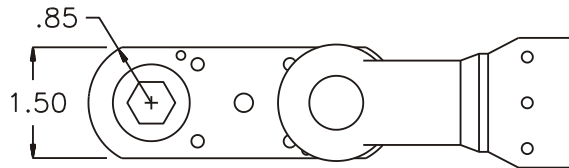

GEAR ASSEMBLY

PARTS BLOWOUT

ITEM	DESCRIPTION	PART NO.	ITEM	DESCRIPTION	PART NO.	ITEM	DESCRIPTION	PART NO.
1	Angle Head	S7	11	Screw (4)	S-812			
2	Gear Housing	242424M-H	12	Roll Pin (2)	RP-808			
3	Socket Gear	202524M-XX						
4	Thrust Race (2)	TRA-815						
5	Idler Gear	202516						
6	Idler Pin	IP-8824M						
7	Needle Bearing	B-88						
8	Grease Fitting	1877						
9	Drive Gear	202516-SD						
10	Bottom Plate	242424M-P						