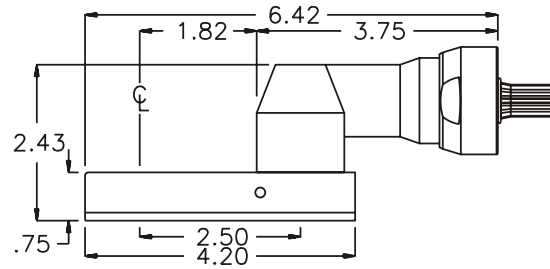

D & D PRODUCTION INC.

ASSEMBLY NO. 242424

HEAD NO. 1450

CROWFOOT ASS'Y
Rev. E
01-20-93

2500 WILLIAMS DRIVE • WATERFORD, MI • 48328

PHONE : (248) 334-2112 • FAX : (248) 334-0062

SIDE VIEW

TOP VIEW