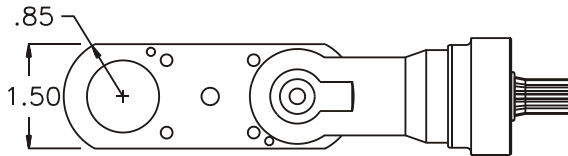

GEAR ASSEMBLY

PARTS BLOWOUT

ITEM	DESCRIPTION	PART NO.	ITEM	DESCRIPTION	PART NO.	ITEM	DESCRIPTION	PART NO.
1	Angle Head	32	11	Snap Ring	5100-50			
2	Gear Housing	242424-H	12	Bottom Plate	242424-P			
3	Bushing (2)	A-4375	13	Screw (4)	S-812			
4	Socket Gear	202524-XX	14	Roll Pin (2)	RP-808			
5	Thrust Race (2)	TRA-411						
6	Idler Gear	202516						
7	Idler Pin	IP-8824						
8	Needle Bearing	B-88						
9	Grease Fitting	1877						
10	Drive Gear	202516-S						