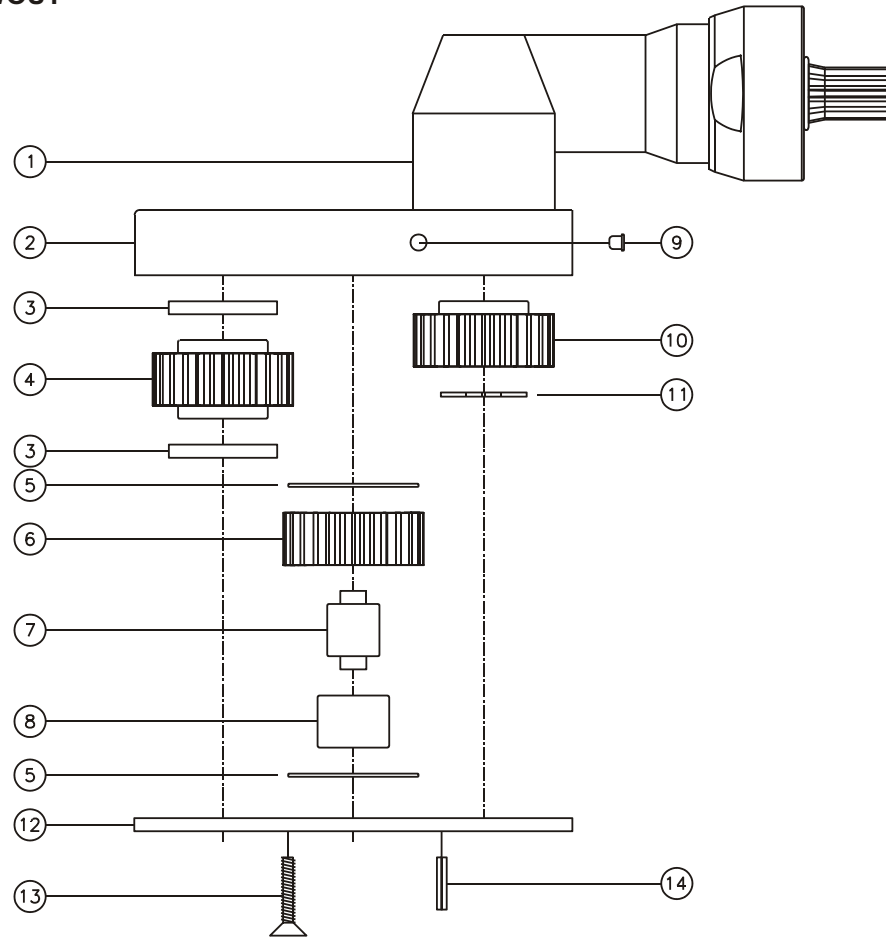

D & D PRODUCTION INC.

ASSEMBLY NO. 242424

HEAD NO. 1450

CROWFOOT ASS'Y
Rev. E
01-20-93

2500 WILLIAMS DRIVE • WATERFORD, MI • 48328

PHONE : (248) 334-2112 • FAX : (248) 334-0062

SIDE VIEW

TOP VIEW

GEAR ASSEMBLY

PARTS BLOWOUT

ITEM	DESCRIPTION	PART NO.	ITEM	DESCRIPTION	PART NO.	ITEM	DESCRIPTION	PART NO.
1	Angle Head	32	11	Snap Ring	5100-50			
2	Gear Housing	242424-H	12	Bottom Plate	242424-P			
3	Bushing (2)	A-4375	13	Screw (4)	S-812			
4	Socket Gear	202524-XX	14	Roll Pin (2)	RP-808			
5	Thrust Race (2)	TRA-411						
6	Idler Gear	202516						
7	Idler Pin	IP-8824						
8	Needle Bearing	B-88						
9	Grease Fitting	1877						
10	Drive Gear	202516-S						