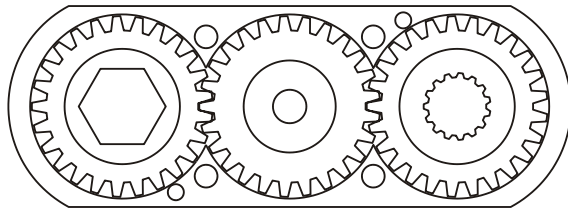

D & D PRODUCTION INC.

ASSEMBLY NO. 242424

HEAD NO. 1450

CROWFOOT ASS'Y
Rev. E
01-20-93

2500 WILLIAMS DRIVE • WATERFORD, MI • 48328

PHONE : (248) 334-2112 • FAX : (248) 334-0062

SIDE VIEW

TOP VIEW

GEAR ASSEMBLY

PARTS BLOWOUT

ITEM	DESCRIPTION	PART NO.	ITEM	DESCRIPTION	PART NO.	ITEM	DESCRIPTION	PART NO.
1	Angle Head	32	11	Snap Ring	5100-50			
2	Gear Housing	242424-H	12	Bottom Plate	242424-P			
3	Bushing (2)	A-4375	13	Screw (4)	S-812			
4	Socket Gear	202524-XX	14	Roll Pin (2)	RP-808			
5	Thrust Race (2)	TRA-411						
6	Idler Gear	202516						
7	Idler Pin	IP-8824						
8	Needle Bearing	B-88						
9	Grease Fitting	1877						
10	Drive Gear	202516-S						