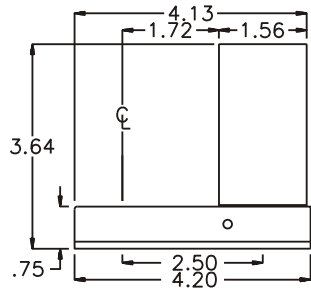

D & D PRODUCTION INC.

ASSEMBLY NO. 242424-L

HEAD NO. 0452

CROWFOOT ASS'Y
Rev. A
04-20-93

2500 WILLIAMS DRIVE • WATERFORD, MI • 48328

PHONE : (248) 334-2112 • FAX : (248) 334-0062

SIDE VIEW