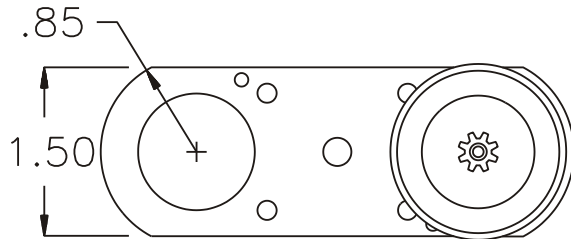

### SIDE VIEW

### GEAR ASSEMBLY

ITEM	DESCRIPTION	PART NO.	ITEM	DESCRIPTION	PART NO.	ITEM	DESCRIPTION	PART NO.
1	Drive Spindle	DSC-40	11	Idler Pin	IP-8824			
2	Thrust Bearing	NTA-815	12	Drive Gear	202516-S			
3	Thrust Race	TRA-815	13	Snap Ring	5100-50			
4	Spindle Housing	HC-40	14	Grease Fitting	1877			
5	Needle Bearing (2)	B-88	15	Bottom Plate	242424-P			
6	Gear Housing	242424-L-H	16	Screw (4)	S-812			
7	Bushing (2)	A-4375	17	Roll Pin (2)	RP-808			
8	Socket Gear	202524-XX						
9	Thrust Race (2)	TRA-411						
10	Idler Gear	202516						