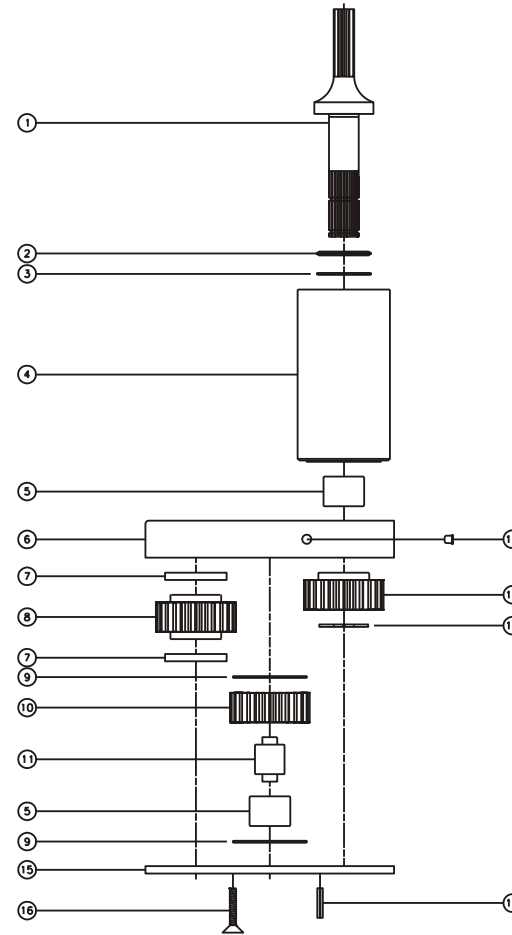

### SIDE VIEW

### PARTS BLOWOUT

### TOP VIEW

### GEAR ASSEMBLY

ITEM	DESCRIPTION	PART NO.	ITEM	DESCRIPTION	PART NO.	ITEM	DESCRIPTION	PART NO.
1	Drive Spindle	DSC-40	11	Idler Pin	IP-8824			
2	Thrust Bearing	NTA-815	12	Drive Gear	202516-S			
3	Thrust Race	TRA-815	13	Snap Ring	5100-50			
4	Spindle Housing	HC-40	14	Grease Fitting	1877			
5	Needle Bearing (2)	B-88	15	Bottom Plate	242424-P			
6	Gear Housing	242424-L-H	16	Screw (4)	S-812			
7	Bushing (2)	A-4375	17	Roll Pin (2)	RP-808			
8	Socket Gear	202524-XX						
9	Thrust Race (2)	TRA-411						
10	Idler Gear	202516						