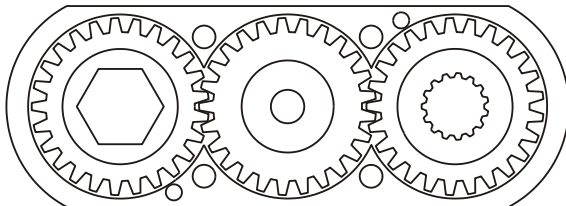

### SIDE VIEW

### PARTS BLOWOUT

### GEAR ASSEMBLY

ITEM	DESCRIPTION	PART NO.	ITEM	DESCRIPTION	PART NO.	ITEM	DESCRIPTION	PART NO.
1	Drive Spindle	DSC-40	11	Idler Pin	IP-8824			
2	Thrust Bearing	NTA-815	12	Drive Gear	202516-S			
3	Thrust Race	TRA-815	13	Snap Ring	5100-50			
4	Spindle Housing	HC-40	14	Grease Fitting	1877			
5	Needle Bearing (2)	B-88	15	Bottom Plate	242424-P			
6	Gear Housing	242424-L-H	16	Screw (4)	S-812			
7	Bushing (2)	A-4375	17	Roll Pin (2)	RP-808			
8	Socket Gear	202524-XX						
9	Thrust Race (2)	TRA-411						
10	Idler Gear	202516						