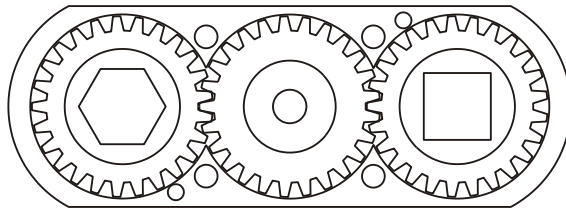

D & D PRODUCTION INC.

ASSEMBLY NO. 242424-L

HEAD NO. 0450

CROWFOOT ASS'Y
Rev. A
02-06-93

2500 WILLIAMS DRIVE • WATERFORD, MI • 48328

PHONE : (248) 334-2112 • FAX : (248) 334-0062

SIDE VIEW

TOP VIEW

GEAR ASSEMBLY

PARTS BLOWOUT

ITEM	DESCRIPTION	PART NO.	ITEM	DESCRIPTION	PART NO.	ITEM	DESCRIPTION	PART NO.
1	Spindle Housing	SH-LME44	11	Snap Ring	5100-50			
2	Gear Housing	242424-L-H	12	Bottom Plate	242424-P			
3	Bushing (2)	A-4375	13	Screw (4)	S-812			
4	Socket Gear	202524-XX	14	Roll Pin (2)	RP-808			
5	Thrust Race (2)	TRA-411	15	Needle Bearing	B-1210			
6	Idler Gear	202516	16	Set Screw (2)	SS-144			
7	Idler Pin	IP-8824						
8	Needle Bearing	B-88						
9	Grease Fitting	1877						
10	Drive Gear	202516-SD						