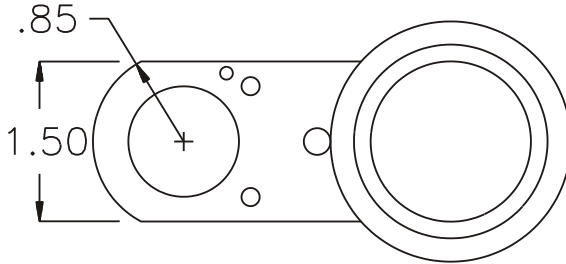

GEAR ASSEMBLY

PARTS BLOWOUT

ITEM	DESCRIPTION	PART NO.	ITEM	DESCRIPTION	PART NO.	ITEM	DESCRIPTION	PART NO.
1	Spindle Housing	SH-LME44	11	Snap Ring	5100-50			
2	Gear Housing	242424-L-H	12	Bottom Plate	242424-P			
3	Bushing (2)	A-4375	13	Screw (4)	S-812			
4	Socket Gear	202524-XX	14	Roll Pin (2)	RP-808			
5	Thrust Race (2)	TRA-411	15	Needle Bearing	B-1210			
6	Idler Gear	202516	16	Set Screw (2)	SS-144			
7	Idler Pin	IP-8824						
8	Needle Bearing	B-88						
9	Grease Fitting	1877						
10	Drive Gear	202516-SD						