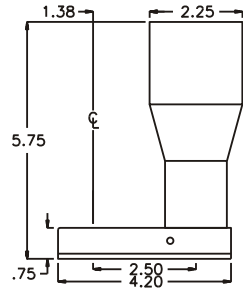

D & D PRODUCTION INC.

ASSEMBLY NO. 242424-L

HEAD NO. 0450

CROWFOOT ASS'Y
Rev. A
02-06-93

2500 WILLIAMS DRIVE • WATERFORD, MI • 48328

PHONE : (248) 334-2112 • FAX : (248) 334-0062

SIDE VIEW

TOP VIEW

GEAR ASSEMBLY

PARTS BLOWOUT

ITEM	DESCRIPTION	PART NO.	ITEM	DESCRIPTION	PART NO.	ITEM	DESCRIPTION	PART NO.
1	Spindle Housing	SH-LME44	11	Snap Ring	5100-50			
2	Gear Housing	242424-L-H	12	Bottom Plate	242424-P			
3	Bushing (2)	A-4375	13	Screw (4)	S-812			
4	Socket Gear	202524-XX	14	Roll Pin (2)	RP-808			
5	Thrust Race (2)	TRA-411	15	Needle Bearing	B-1210			
6	Idler Gear	202516	16	Set Screw (2)	SS-144			
7	Idler Pin	IP-8824						
8	Needle Bearing	B-88						
9	Grease Fitting	1877						
10	Drive Gear	202516-SD