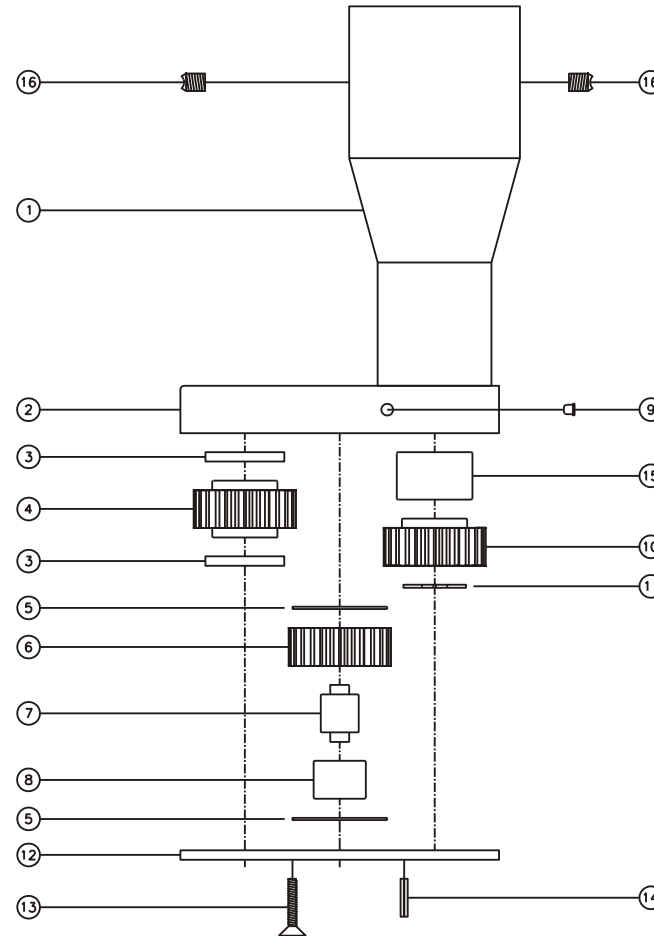

D & D PRODUCTION INC.

ASSEMBLY NO. 242424-L

HEAD NO. 0450

CROWFOOT ASS'Y
Rev. A
02-06-93

2500 WILLIAMS DRIVE • WATERFORD, MI • 48328

PHONE : (248) 334-2112 • FAX : (248) 334-0062

SIDE VIEW

TOP VIEW

GEAR ASSEMBLY

PARTS BLOWOUT

ITEM	DESCRIPTION	PART NO.	ITEM	DESCRIPTION	PART NO.	ITEM	DESCRIPTION	PART NO.
1	Spindle Housing	SH-LME44	11	Snap Ring	5100-50			
2	Gear Housing	242424-L-H	12	Bottom Plate	242424-P			
3	Bushing (2)	A-4375	13	Screw (4)	S-812			
4	Socket Gear	202524-XX	14	Roll Pin (2)	RP-808			
5	Thrust Race (2)	TRA-411	15	Needle Bearing	B-1210			
6	Idler Gear	202516	16	Set Screw (2)	SS-144			
7	Idler Pin	IP-8824						
8	Needle Bearing	B-88						
9	Grease Fitting	1877						
10	Drive Gear	202516-SD						