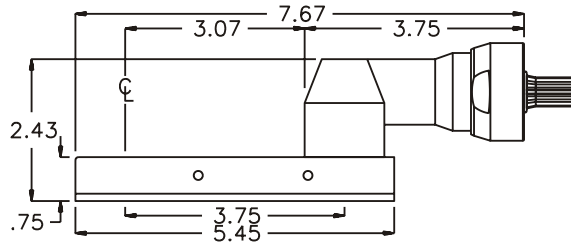

D & D PRODUCTION INC.

ASSEMBLY NO. 242424-2

HEAD NO. 2450

CROWFOOT ASS'Y
Rev. F
02-16-93

2500 WILLIAMS DRIVE • WATERFORD, MI • 48328

PHONE : (248) 334-2112 • FAX : (248) 334-0062

SIDE VIEW

TOP VIEW

GEAR ASSEMBLY

PARTS BLOWOUT

ITEM	DESCRIPTION	PART NO.	ITEM	DESCRIPTION	PART NO.	ITEM	DESCRIPTION	PART NO.
1	Angle Head	32	11	Snap Ring	5100-50			
2	Gear Housing	242424-2-H	12	Bottom Plate	242424-2-P			
3	Bushing (2)	A-4375	13	Screw (6)	S-812			
4	Socket Gear	202524-XX	14	Roll Pin (2)	RP-808			
5	Thrust Race (4)	TRA-411						
6	Idler Gear (2)	202516						
7	Idler Pin (2)	IP-8824						
8	Needle Bearing (2)	B-88						
9	Grease Fitting (2)	1877						
10	Drive Gear	202516-S						