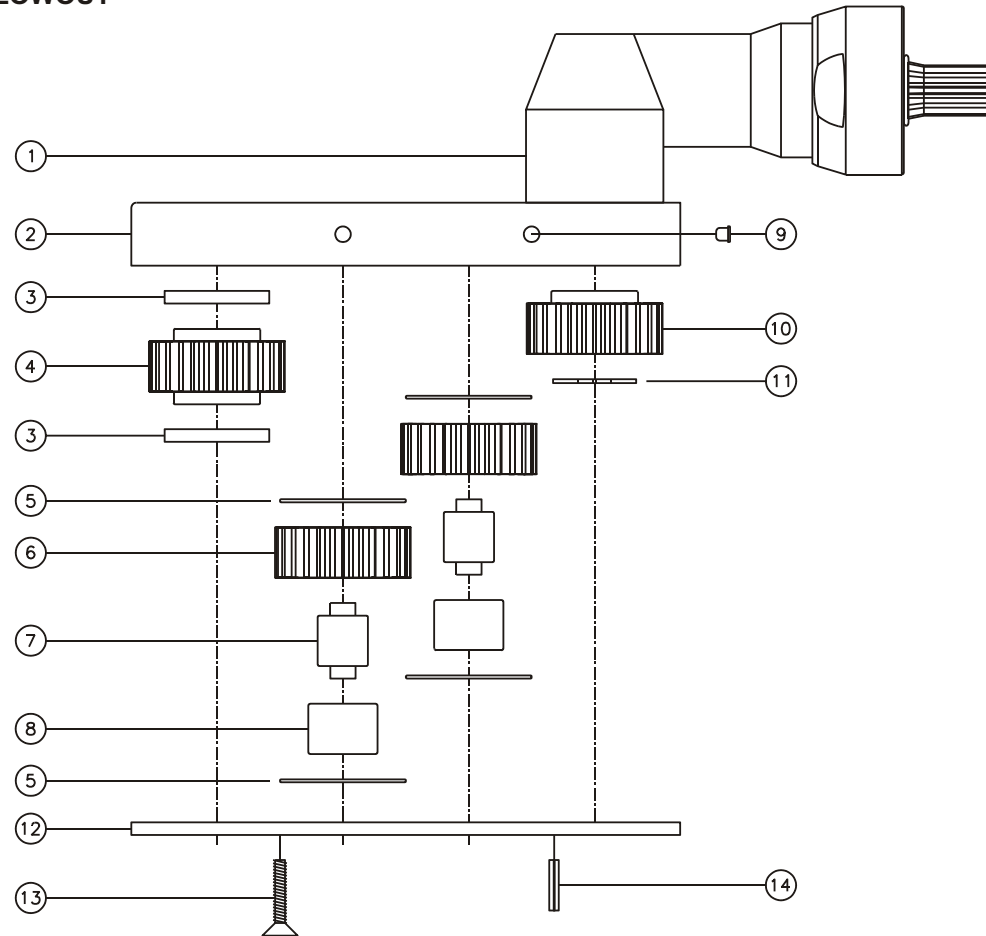

D & D PRODUCTION INC.

ASSEMBLY NO. 242424-2

HEAD NO. 2450

CROWFOOT ASS'Y
Rev. F
02-16-93

2500 WILLIAMS DRIVE • WATERFORD, MI • 48328

PHONE : (248) 334-2112 • FAX : (248) 334-0062

SIDE VIEW

TOP VIEW

GEAR ASSEMBLY

PARTS BLOWOUT

ITEM	DESCRIPTION	PART NO.	ITEM	DESCRIPTION	PART NO.	ITEM	DESCRIPTION	PART NO.
1	Angle Head	32	11	Snap Ring	5100-50			
2	Gear Housing	242424-2-H	12	Bottom Plate	242424-2-P			
3	Bushing (2)	A-4375	13	Screw (6)	S-812			
4	Socket Gear	202524-XX	14	Roll Pin (2)	RP-808			
5	Thrust Race (4)	TRA-411						
6	Idler Gear (2)	202516						
7	Idler Pin (2)	IP-8824						
8	Needle Bearing (2)	B-88						
9	Grease Fitting (2)	1877						
10	Drive Gear	202516-S						