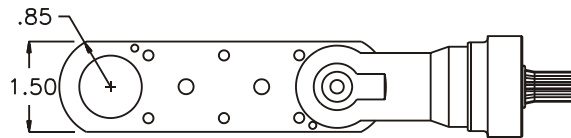

GEAR ASSEMBLY

PARTS BLOWOUT

ITEM	DESCRIPTION	PART NO.	ITEM	DESCRIPTION	PART NO.	ITEM	DESCRIPTION	PART NO.
1	Angle Head	32	11	Snap Ring	5100-50			
2	Gear Housing	242424-2-H	12	Bottom Plate	242424-2-P			
3	Bushing (2)	A-4375	13	Screw (6)	S-812			
4	Socket Gear	202524-XX	14	Roll Pin (2)	RP-808			
5	Thrust Race (4)	TRA-411						
6	Idler Gear (2)	202516						
7	Idler Pin (2)	IP-8824						
8	Needle Bearing (2)	B-88						
9	Grease Fitting (2)	1877						
10	Drive Gear	202516-S						