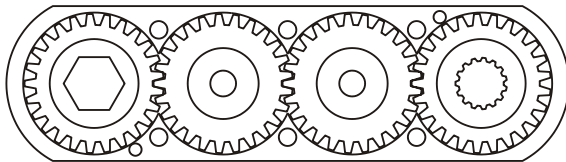

D & D PRODUCTION INC.

ASSEMBLY NO. 242424-2

HEAD NO. 2450

CROWFOOT ASS'Y
Rev. F
02-16-93

2500 WILLIAMS DRIVE • WATERFORD, MI • 48328

PHONE : (248) 334-2112 • FAX : (248) 334-0062

SIDE VIEW

TOP VIEW

GEAR ASSEMBLY

PARTS BLOWOUT

ITEM	DESCRIPTION	PART NO.	ITEM	DESCRIPTION	PART NO.	ITEM	DESCRIPTION	PART NO.
1	Angle Head	32	11	Snap Ring	5100-50			
2	Gear Housing	242424-2-H	12	Bottom Plate	242424-2-P			
3	Bushing (2)	A-4375	13	Screw (6)	S-812			
4	Socket Gear	202524-XX	14	Roll Pin (2)	RP-808			
5	Thrust Race (4)	TRA-411						
6	Idler Gear (2)	202516						
7	Idler Pin (2)	IP-8824						
8	Needle Bearing (2)	B-88						
9	Grease Fitting (2)	1877						
10	Drive Gear	202516-S						