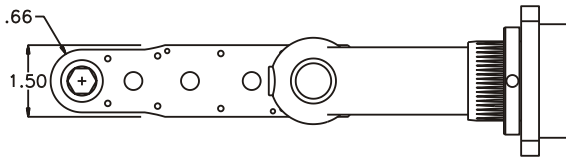

D & D PRODUCTION INC.

ASSEMBLY NO. 242421-3

HEAD NO. 3420

CROWFOOT ASS'Y
Rev. A
11-26-94

2500 WILLIAMS DRIVE • WATERFORD, MI • 48328

PHONE : (248) 334-2112 • FAX : (248) 334-0062

SIDE VIEW

TOP VIEW

GEAR ASSEMBLY

PARTS BLOWOUT

ITEM	DESCRIPTION	PART NO.	ITEM	DESCRIPTION	PART NO.	ITEM	DESCRIPTION	PART NO.
1	Angle Head	5720	11	Gear Housing (Bottom)	242421-3-P			
2	Gear Housing (Top)	242421-3-H	12	Grease Fitting	1877			
3	Socket Gear	141524-XX	13	Screw (10)	S-612			
4	Sm. Idler Gear	141514	14	Roll Pin (2)	RP-608			
5	Sm. Idler Pin	IP-8724						
6	Sm. Needle Bearing	B-87						
7	Lg. Idler Gear (2)	141814						
8	Lg. Idler Pin (2)	IP-10724						
9	Lg. Needle Bearing (2)	B-107						
10	Drive Gear	141818-SD						