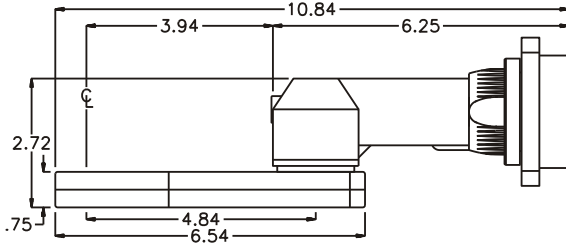

D & D PRODUCTION INC.

ASSEMBLY NO. 242421-3

HEAD NO. 3420

CROWFOOT ASS'Y
Rev. A
11-26-94

2500 WILLIAMS DRIVE • WATERFORD, MI • 48328

PHONE : (248) 334-2112 • FAX : (248) 334-0062

SIDE VIEW

TOP VIEW

GEAR ASSEMBLY

PARTS BLOWOUT

ITEM	DESCRIPTION	PART NO.	ITEM	DESCRIPTION	PART NO.	ITEM	DESCRIPTION	PART NO.
1	Angle Head	5720	11	Gear Housing (Bottom)	242421-3-P			
2	Gear Housing (Top)	242421-3-H	12	Grease Fitting	1877			
3	Socket Gear	141524-XX	13	Screw (10)	S-612			
4	Sm. Idler Gear	141514	14	Roll Pin (2)	RP-608			
5	Sm. Idler Pin	IP-8724						
6	Sm. Needle Bearing	B-87						
7	Lg. Idler Gear (2)	141814						
8	Lg. Idler Pin (2)	IP-10724						
9	Lg. Needle Bearing (2)	B-107						
10	Drive Gear	141818-SD						