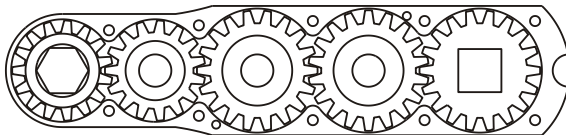

GEAR ASSEMBLY

PARTS BLOWOUT

ITEM	DESCRIPTION	PART NO.	ITEM	DESCRIPTION	PART NO.	ITEM	DESCRIPTION	PART NO.
1	Angle Head	5720	11	Gear Housing (Bottom)	242421-3-P			
2	Gear Housing (Top)	242421-3-H	12	Grease Fitting	1877			
3	Socket Gear	141524-XX	13	Screw (10)	S-612			
4	Sm. Idler Gear	141514	14	Roll Pin (2)	RP-608			
5	Sm. Idler Pin	IP-8724						
6	Sm. Needle Bearing	B-87						
7	Lg. Idler Gear (2)	141814						
8	Lg. Idler Pin (2)	IP-10724						
9	Lg. Needle Bearing (2)	B-107						
10	Drive Gear	141818-SD						