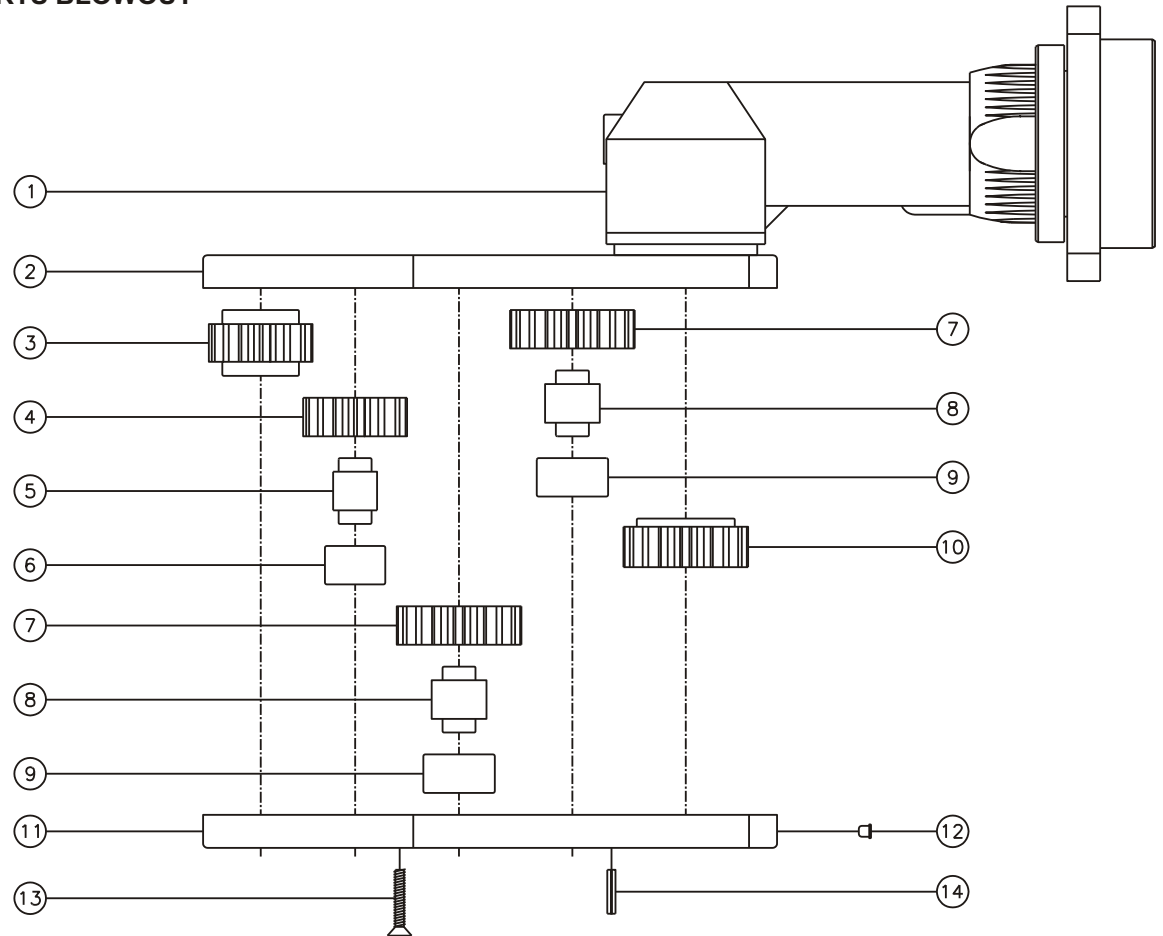

D & D PRODUCTION INC.

ASSEMBLY NO. 242421-3

HEAD NO. 3420

CROWFOOT ASS'Y
Rev. A
11-26-94

2500 WILLIAMS DRIVE • WATERFORD, MI • 48328

PHONE : (248) 334-2112 • FAX : (248) 334-0062

SIDE VIEW

TOP VIEW

GEAR ASSEMBLY

PARTS BLOWOUT

ITEM	DESCRIPTION	PART NO.	ITEM	DESCRIPTION	PART NO.	ITEM	DESCRIPTION	PART NO.
1	Angle Head	5720	11	Gear Housing (Bottom)	242421-3-P			
2	Gear Housing (Top)	242421-3-H	12	Grease Fitting	1877			
3	Socket Gear	141524-XX	13	Screw (10)	S-612			
4	Sm. Idler Gear	141514	14	Roll Pin (2)	RP-608			
5	Sm. Idler Pin	IP-8724						
6	Sm. Needle Bearing	B-87						
7	Lg. Idler Gear (2)	141814						
8	Lg. Idler Pin (2)	IP-10724						
9	Lg. Needle Bearing (2)	B-107						
10	Drive Gear	141818-SD						