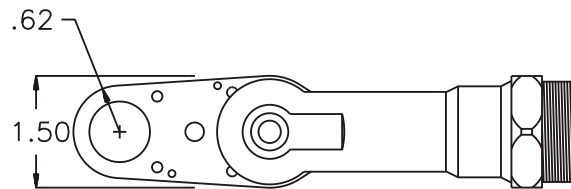

GEAR ASSEMBLY

PARTS BLOWOUT

ITEM	DESCRIPTION	PART NO.	ITEM	DESCRIPTION	PART NO.	ITEM	DESCRIPTION	PART NO.
1	Angle Head	A/C 36	11	Roll Pin (2)	RP-608			
2	Gear Housing	242420M-H	12	Screw (5)	S-612			
3	Socket Gear	161624-XX						
4	Thrust Race (2)	TRA-411						
5	Idler Pin	IP-6824						
6	Needle Bearing	B-68						
7	Idler Gear	161616						
8	Grease Fitting	1877						
9	Drive Gear	161616-SD						
10	Bottom Plate	242420M-P						