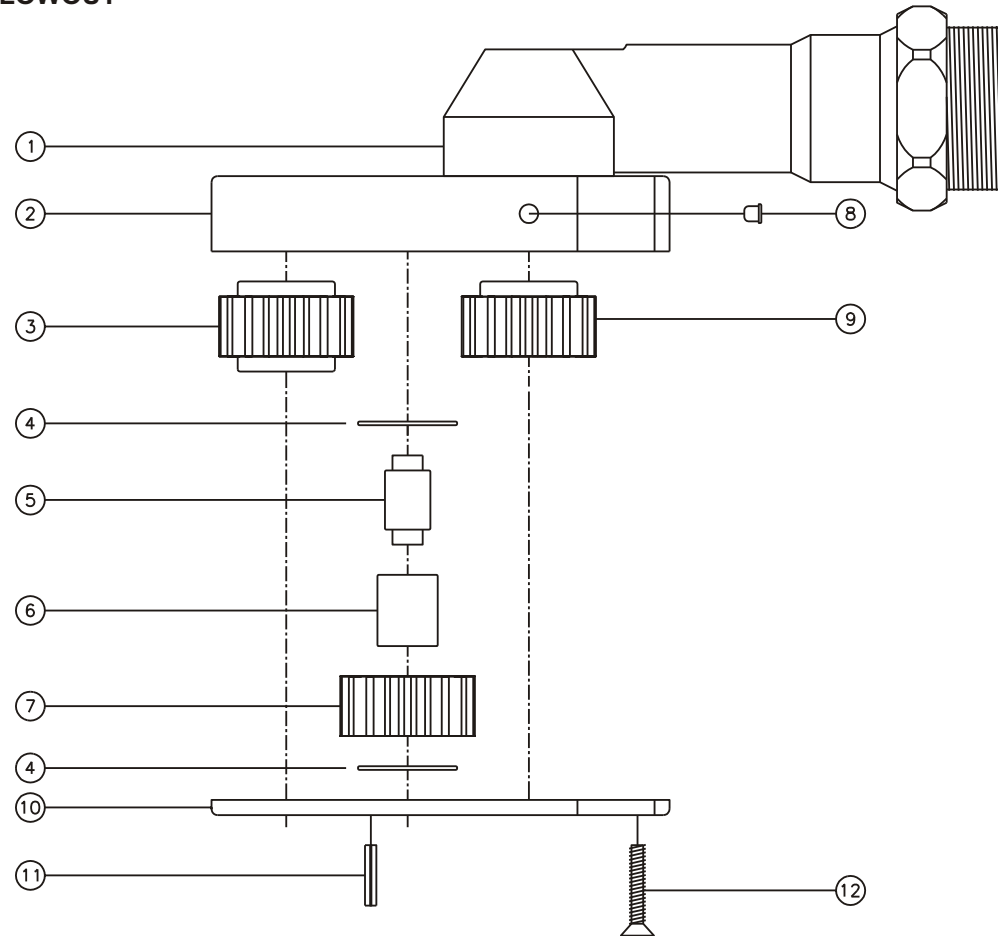

D & D PRODUCTION INC.

ASSEMBLY NO. 242420M

HEAD NO. 1412

CROWFOOT ASS'Y
Rev. F
06-10-95

2500 WILLIAMS DRIVE • WATERFORD, MI • 48328

PHONE : (248) 334-2112 • FAX : (248) 334-0062

SIDE VIEW

TOP VIEW

GEAR ASSEMBLY

PARTS BLOWOUT

ITEM	DESCRIPTION	PART NO.	ITEM	DESCRIPTION	PART NO.	ITEM	DESCRIPTION	PART NO.
1	Angle Head	A/C 36	11	Roll Pin (2)	RP-608			
2	Gear Housing	242420M-H	12	Screw (5)	S-612			
3	Socket Gear	161624-XX						
4	Thrust Race (2)	TRA-411						
5	Idler Pin	IP-6824						
6	Needle Bearing	B-68						
7	Idler Gear	161616						
8	Grease Fitting	1877						
9	Drive Gear	161616-SD						
10	Bottom Plate	242420M-P						