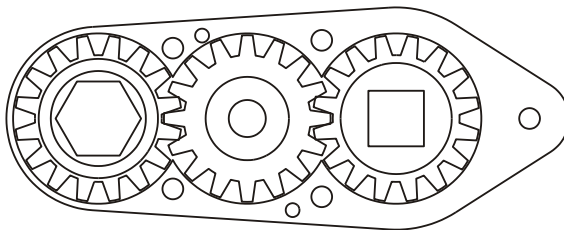

D & D PRODUCTION INC.

ASSEMBLY NO. 242420M

HEAD NO. 1412

CROWFOOT ASS'Y
Rev. F
06-10-95

2500 WILLIAMS DRIVE • WATERFORD, MI • 48328

PHONE : (248) 334-2112 • FAX : (248) 334-0062

SIDE VIEW

TOP VIEW

GEAR ASSEMBLY

PARTS BLOWOUT

ITEM	DESCRIPTION	PART NO.	ITEM	DESCRIPTION	PART NO.	ITEM	DESCRIPTION	PART NO.
1	Angle Head	A/C 36	11	Roll Pin (2)	RP-608			
2	Gear Housing	242420M-H	12	Screw (5)	S-612			
3	Socket Gear	161624-XX						
4	Thrust Race (2)	TRA-411						
5	Idler Pin	IP-6824						
6	Needle Bearing	B-68						
7	Idler Gear	161616						
8	Grease Fitting	1877						
9	Drive Gear	161616-SD						
10	Bottom Plate	242420M-P						