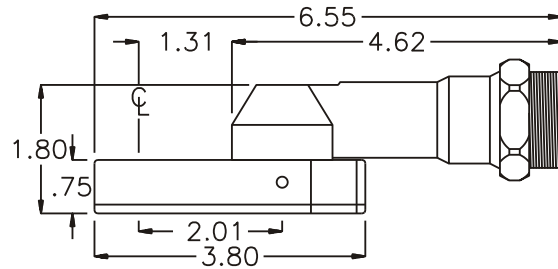

D & D PRODUCTION INC.

ASSEMBLY NO. 242420M

HEAD NO. 1412

CROWFOOT ASS'Y
Rev. F
06-10-95

2500 WILLIAMS DRIVE • WATERFORD, MI • 48328

PHONE : (248) 334-2112 • FAX : (248) 334-0062

SIDE VIEW