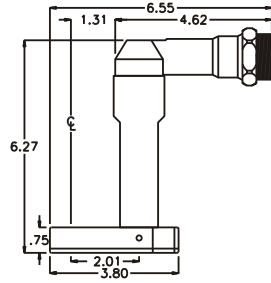

D & D PRODUCTION INC.

ASSEMBLY NO. 242420M-L64

HEAD NO. 1414

CROWFOOT ASS'Y
Rev. A
01-22-96

2500 WILLIAMS DRIVE • WATERFORD, MI • 48328

PHONE : (248) 334-2112 • FAX : (248) 334-0062

SIDE VIEW

PARTS BLOWOUT

TOP VIEW

GEAR ASSEMBLY

| ITEM | DESCRIPTION | PART NO. | ITEM | DESCRIPTION | PART NO. | ITEM | DESCRIPTION | PART NO. |
|------|-----------------|---------------|------|----------------|-----------|------|-------------|----------|
| 1 | Angle Head | A/C 36 | 11 | Grease Fitting | 1877 | | | |
| 2 | Drive Spindle | DS-3871 | 12 | Bottom Plate | 242420M-P | | | |
| 3 | Gear Housing | 242420M-L64-H | 13 | Roll Pin (2) | RP-608 | | | |
| 4 | Socket Gear | 161624-XX | 14 | Screw (5) | S-612 | | | |
| 5 | Thrust Race (2) | TRA-411 | | | | | | |
| 6 | Idler Pin | IP-6824 | | | | | | |
| 7 | Needle Bearing | B-68 | | | | | | |
| 8 | Idler Gear | 161616 | | | | | | |
| 9 | Needle Bearing | B-98 | | | | | | |
| 10 | Drive Gear | 161616-SD | | | | | | |