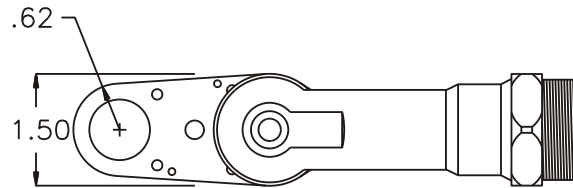

D & D PRODUCTION INC.

ASSEMBLY NO. 242420M-L64

HEAD NO. 1414

CROWFOOT ASS'Y
Rev. A
01-22-96

2500 WILLIAMS DRIVE • WATERFORD, MI • 48328

PHONE : (248) 334-2112 • FAX : (248) 334-0062

SIDE VIEW

PARTS BLOWOUT

TOP VIEW

GEAR ASSEMBLY

| ITEM | DESCRIPTION | PART NO. | ITEM | DESCRIPTION | PART NO. | ITEM | DESCRIPTION | PART NO. |
|------|-----------------|---------------|------|----------------|-----------|------|-------------|----------|
| 1 | Angle Head | A/C 36 | 11 | Grease Fitting | 1877 | | | |
| 2 | Drive Spindle | DS-3871 | 12 | Bottom Plate | 242420M-P | | | |
| 3 | Gear Housing | 242420M-L64-H | 13 | Roll Pin (2) | RP-608 | | | |
| 4 | Socket Gear | 161624-XX | 14 | Screw (5) | S-612 | | | |
| 5 | Thrust Race (2) | TRA-411 | | | | | | |
| 6 | Idler Pin | IP-6824 | | | | | | |
| 7 | Needle Bearing | B-68 | | | | | | |
| 8 | Idler Gear | 161616 | | | | | | |
| 9 | Needle Bearing | B-98 | | | | | | |
| 10 | Drive Gear | 161616-SD | | | | | | |