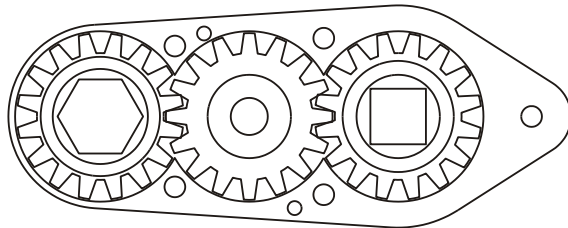

D & D PRODUCTION INC.

ASSEMBLY NO. 242420M-L64

HEAD NO. 1414

CROWFOOT ASS'Y
Rev. A
01-22-96

2500 WILLIAMS DRIVE • WATERFORD, MI • 48328

PHONE : (248) 334-2112 • FAX : (248) 334-0062

SIDE VIEW

PARTS BLOWOUT

TOP VIEW

GEAR ASSEMBLY

| ITEM | DESCRIPTION | PART NO. | ITEM | DESCRIPTION | PART NO. | ITEM | DESCRIPTION | PART NO. |
|------|-----------------|---------------|------|----------------|-----------|------|-------------|----------|
| 1 | Angle Head | A/C 36 | 11 | Grease Fitting | 1877 | | | |
| 2 | Drive Spindle | DS-3871 | 12 | Bottom Plate | 242420M-P | | | |
| 3 | Gear Housing | 242420M-L64-H | 13 | Roll Pin (2) | RP-608 | | | |
| 4 | Socket Gear | 161624-XX | 14 | Screw (5) | S-612 | | | |
| 5 | Thrust Race (2) | TRA-411 | | | | | | |
| 6 | Idler Pin | IP-6824 | | | | | | |
| 7 | Needle Bearing | B-68 | | | | | | |
| 8 | Idler Gear | 161616 | | | | | | |
| 9 | Needle Bearing | B-98 | | | | | | |
| 10 | Drive Gear | 161616-SD | | | | | | |