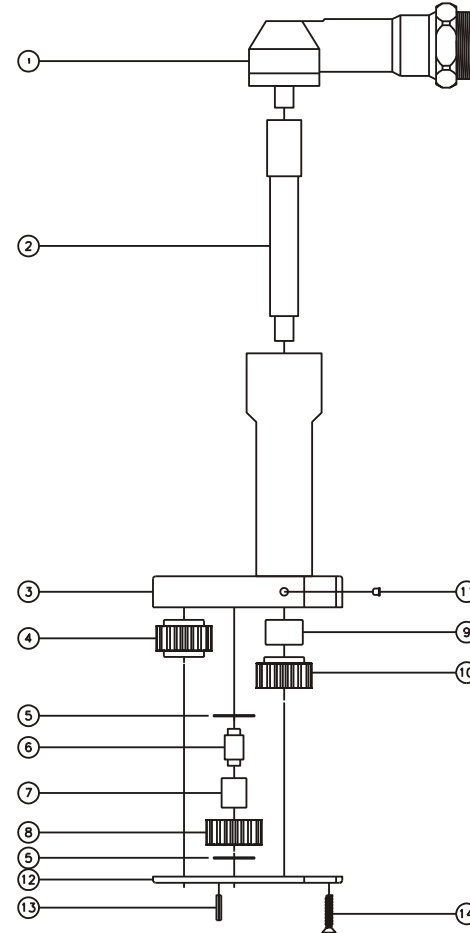

D & D PRODUCTION INC.

ASSEMBLY NO. 242420M-L64

HEAD NO. 1414

CROWFOOT ASS'Y
Rev. A
01-22-96

2500 WILLIAMS DRIVE • WATERFORD, MI • 48328

PHONE : (248) 334-2112 • FAX : (248) 334-0062

SIDE VIEW

PARTS BLOWOUT

TOP VIEW

GEAR ASSEMBLY

| ITEM | DESCRIPTION | PART NO. | ITEM | DESCRIPTION | PART NO. | ITEM | DESCRIPTION | PART NO. |
|------|-----------------|---------------|------|----------------|-----------|------|-------------|----------|
| 1 | Angle Head | A/C 36 | 11 | Grease Fitting | 1877 | | | |
| 2 | Drive Spindle | DS-3871 | 12 | Bottom Plate | 242420M-P | | | |
| 3 | Gear Housing | 242420M-L64-H | 13 | Roll Pin (2) | RP-608 | | | |
| 4 | Socket Gear | 161624-XX | 14 | Screw (5) | S-612 | | | |
| 5 | Thrust Race (2) | TRA-411 | | | | | | |
| 6 | Idler Pin | IP-6824 | | | | | | |
| 7 | Needle Bearing | B-68 | | | | | | |
| 8 | Idler Gear | 161616 | | | | | | |
| 9 | Needle Bearing | B-98 | | | | | | |
| 10 | Drive Gear | 161616-SD | | | | | | |