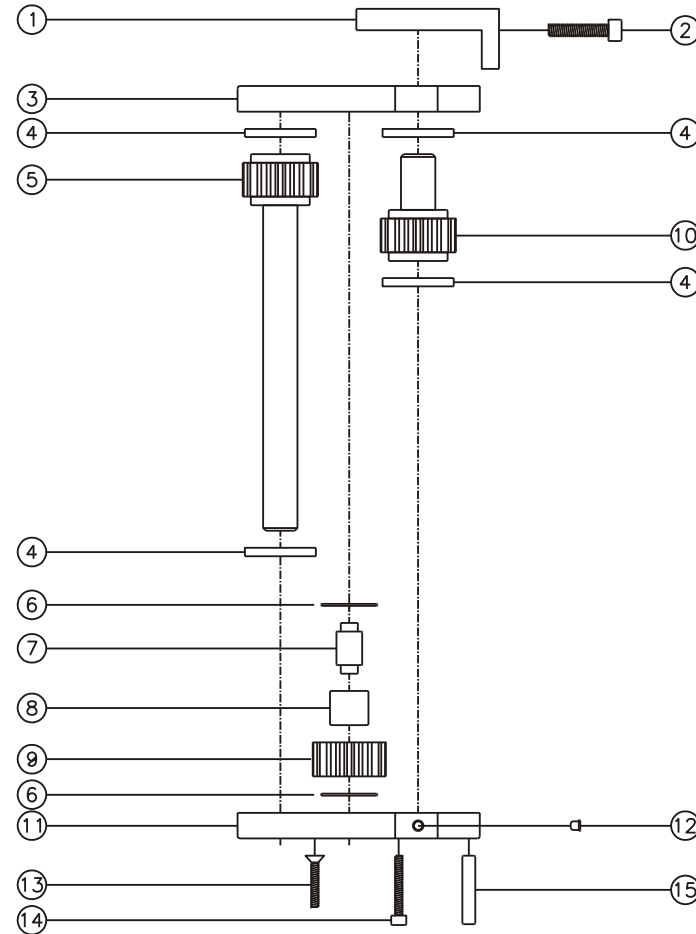

D & D PRODUCTION INC.®

ASSEMBLY NO. 242420B

HEAD NO. 1430

CROWFOOT ASS'Y
Rev. B
08-12-03

2500 WILLIAMS DRIVE • WATERFORD, MI • 48328

PHONE : (248) 334-2112 • FAX : (248) 334-0062

SIDE VIEW

TOP VIEW

GEAR ASSEMBLY

PARTS BLOWOUT

ITEM	DESCRIPTION	PART NO.	ITEM	DESCRIPTION	PART NO.	ITEM	DESCRIPTION	PART NO.
1	Bracket	HB-283128C	11	Gear Housing (Bottom)	242420B-P			
2	Screw #1 (2)	S-1010SH	12	Grease Fitting	1877			
3	Gear Housing (Top)	242420B-H	13	Screw #2 (2)	S-612			
4	Bushing (4)	A-4375-M1	14	Screw #3 (4)	S-614SH			
5	Socket Gear	161624B-16D-E152	15	Dowel Pin (3)	DP-1216			
6	Thrust Race (2)	TRA-411						
7	Idler Pin	IP-6824						
8	Needle Bearing	B-68						
9	Idler Gear	161616S						
10	Drive Gear	161624B-16D-E13						