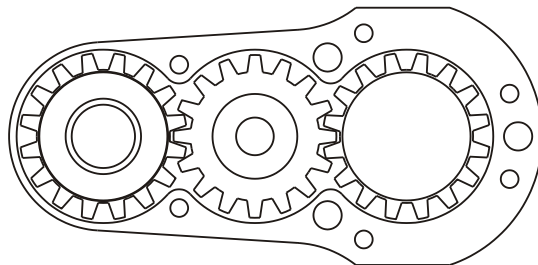

D & D PRODUCTION INC.®

ASSEMBLY NO. 242420B

HEAD NO. 1430

CROWFOOT ASS'Y
Rev. B
08-12-03

2500 WILLIAMS DRIVE • WATERFORD, MI • 48328

PHONE : (248) 334-2112 • FAX : (248) 334-0062

SIDE VIEW

TOP VIEW

GEAR ASSEMBLY

PARTS BLOWOUT

ITEM	DESCRIPTION	PART NO.	ITEM	DESCRIPTION	PART NO.	ITEM	DESCRIPTION	PART NO.
1	Bracket	HB-283128C	11	Gear Housing (Bottom)	242420B-P			
2	Screw #1 (2)	S-1010SH	12	Grease Fitting	1877			
3	Gear Housing (Top)	242420B-H	13	Screw #2 (2)	S-612			
4	Bushing (4)	A-4375-M1	14	Screw #3 (4)	S-614SH			
5	Socket Gear	161624B-16D-E152	15	Dowel Pin (3)	DP-1216			
6	Thrust Race (2)	TRA-411						
7	Idler Pin	IP-6824						
8	Needle Bearing	B-68						
9	Idler Gear	161616S						
10	Drive Gear	161624B-16D-E13						