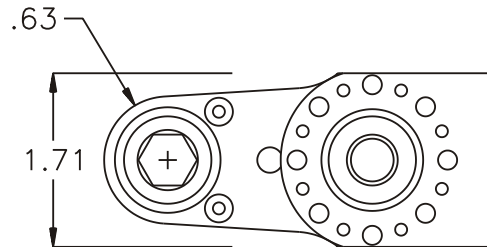

GEAR ASSEMBLY

PARTS BLOWOUT

ITEM	DESCRIPTION	PART NO.	ITEM	DESCRIPTION	PART NO.	ITEM	DESCRIPTION	PART NO.
1	Bracket	HB-283128C	11	Gear Housing (Bottom)	242420B-P			
2	Screw #1 (2)	S-1010SH	12	Grease Fitting	1877			
3	Gear Housing (Top)	242420B-H	13	Screw #2 (2)	S-612			
4	Bushing (4)	A-4375-M1	14	Screw #3 (4)	S-614SH			
5	Socket Gear	161624B-16D-E152	15	Dowel Pin (3)	DP-1216			
6	Thrust Race (2)	TRA-411						
7	Idler Pin	IP-6824						
8	Needle Bearing	B-68						
9	Idler Gear	161616S						
10	Drive Gear	161624B-16D-E13						