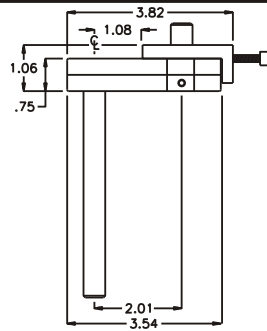

D & D PRODUCTION INC.®

ASSEMBLY NO. 242420B

HEAD NO. 1430

CROWFOOT ASS'Y
Rev. B
08-12-03

2500 WILLIAMS DRIVE • WATERFORD, MI • 48328

PHONE : (248) 334-2112 • FAX : (248) 334-0062

SIDE VIEW

TOP VIEW

GEAR ASSEMBLY

PARTS BLOWOUT

ITEM	DESCRIPTION	PART NO.	ITEM	DESCRIPTION	PART NO.	ITEM	DESCRIPTION	PART NO.
1	Bracket	HB-283128C	11	Gear Housing (Bottom)	242420B-P			
2	Screw #1 (2)	S-1010SH	12	Grease Fitting	1877			
3	Gear Housing (Top)	242420B-H	13	Screw #2 (2)	S-612			
4	Bushing (4)	A-4375-M1	14	Screw #3 (4)	S-614SH			
5	Socket Gear	161624B-16D-E152	15	Dowel Pin (3)	DP-1216			
6	Thrust Race (2)	TRA-411						
7	Idler Pin	IP-6824						
8	Needle Bearing	B-68						
9	Idler Gear	161616S						
10	Drive Gear	161624B-16D-E13						