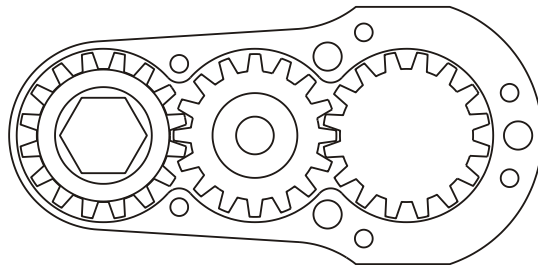

D & D PRODUCTION INC.®

ASSEMBLY NO. 242420ASL12

HEAD NO. 1417

CROWFOOT ASS'Y
Rev. C
10-02-03

2500 WILLIAMS DRIVE • WATERFORD, MI • 48328

PHONE : (248) 334-2112 • FAX : (248) 334-0062

SIDE VIEW

PARTS BLOWOUT

TOP VIEW

GEAR ASSEMBLY

ITEM	DESCRIPTION	PART NO.	ITEM	DESCRIPTION	PART NO.	ITEM	DESCRIPTION	PART NO.
1	Coupler	DS-123036	11	Drive Gear	161639S-12SDM			
2	Set Screw (2)	SS-1404	12	Gear Housing (Bottom)	242420AS-P			
3	Angle Head Adapter	HA-S7M132875	13	Grease Fitting	1877			
4	Needle Bearing	B-1110	14	Screw #1 (2)	S-612			
5	Gear Housing (Top)	242420AS-H	15	Screw #2 (4)	S-614SH			
6	Socket Gear	161624S-XX	16	Dowel Pin (3)	DP-1216			
7	Thrust Race (2)	TRA-411						
8	Idler Pin	IP-6824						
9	Needle Bearing	B-68						
10	Idler Gear	161616S						