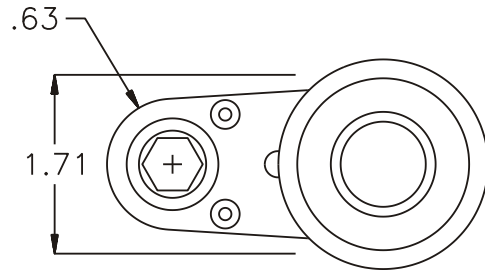

D & D PRODUCTION INC.®

ASSEMBLY NO. 242420ASL12

HEAD NO. 1417

CROWFOOT ASS'Y
Rev. C
10-02-03

2500 WILLIAMS DRIVE • WATERFORD, MI • 48328

PHONE : (248) 334-2112 • FAX : (248) 334-0062

SIDE VIEW

PARTS BLOWOUT

TOP VIEW

GEAR ASSEMBLY

ITEM	DESCRIPTION	PART NO.	ITEM	DESCRIPTION	PART NO.	ITEM	DESCRIPTION	PART NO.
1	Coupler	DS-123036	11	Drive Gear	161639S-12SDM			
2	Set Screw (2)	SS-1404	12	Gear Housing (Bottom)	242420AS-P			
3	Angle Head Adapter	HA-S7M132875	13	Grease Fitting	1877			
4	Needle Bearing	B-1110	14	Screw #1 (2)	S-612			
5	Gear Housing (Top)	242420AS-H	15	Screw #2 (4)	S-614SH			
6	Socket Gear	161624S-XX	16	Dowel Pin (3)	DP-1216			
7	Thrust Race (2)	TRA-411						
8	Idler Pin	IP-6824						
9	Needle Bearing	B-68						
10	Idler Gear	161616S						