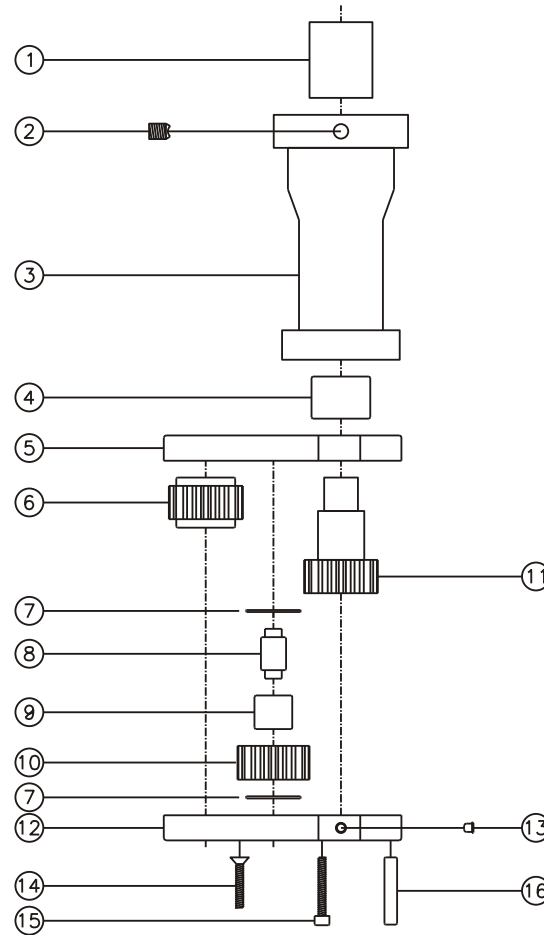

D & D PRODUCTION INC.®

ASSEMBLY NO. 242420ASL12

HEAD NO. 1417

CROWFOOT ASS'Y
Rev. C
10-02-03

2500 WILLIAMS DRIVE • WATERFORD, MI • 48328

PHONE : (248) 334-2112 • FAX : (248) 334-0062

SIDE VIEW

PARTS BLOWOUT

TOP VIEW

GEAR ASSEMBLY

ITEM	DESCRIPTION	PART NO.	ITEM	DESCRIPTION	PART NO.	ITEM	DESCRIPTION	PART NO.
1	Coupler	DS-123036	11	Drive Gear	161639S-12SDM			
2	Set Screw (2)	SS-1404	12	Gear Housing (Bottom)	242420AS-P			
3	Angle Head Adapter	HA-S7M132875	13	Grease Fitting	1877			
4	Needle Bearing	B-1110	14	Screw #1 (2)	S-612			
5	Gear Housing (Top)	242420AS-H	15	Screw #2 (4)	S-614SH			
6	Socket Gear	161624S-XX	16	Dowel Pin (3)	DP-1216			
7	Thrust Race (2)	TRA-411						
8	Idler Pin	IP-6824						
9	Needle Bearing	B-68						
10	Idler Gear	161616S						