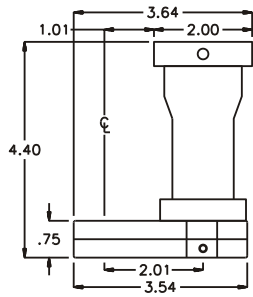

D & D PRODUCTION INC.®

ASSEMBLY NO. 242420ASL12

HEAD NO. 1417

CROWFOOT ASS'Y
Rev. C
10-02-03

2500 WILLIAMS DRIVE • WATERFORD, MI • 48328

PHONE : (248) 334-2112 • FAX : (248) 334-0062

SIDE VIEW

PARTS BLOWOUT

TOP VIEW

GEAR ASSEMBLY

ITEM	DESCRIPTION	PART NO.	ITEM	DESCRIPTION	PART NO.	ITEM	DESCRIPTION	PART NO.
1	Coupler	DS-123036	11	Drive Gear	161639S-12SDM			
2	Set Screw (2)	SS-1404	12	Gear Housing (Bottom)	242420AS-P			
3	Angle Head Adapter	HA-S7M132875	13	Grease Fitting	1877			
4	Needle Bearing	B-1110	14	Screw #1 (2)	S-612			
5	Gear Housing (Top)	242420AS-H	15	Screw #2 (4)	S-614SH			
6	Socket Gear	161624S-XX	16	Dowel Pin (3)	DP-1216			
7	Thrust Race (2)	TRA-411						
8	Idler Pin	IP-6824						
9	Needle Bearing	B-68						
10	Idler Gear	161616S						