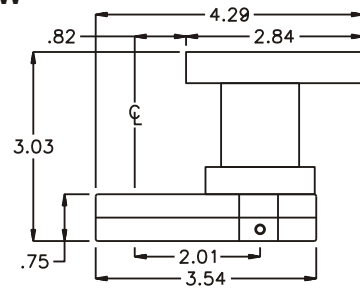

D & D PRODUCTION INC.®

ASSEMBLY NO. 242420ASL

HEAD NO. 1421

CROWFOOT ASS'Y
Rev. B
10-02-03

2500 WILLIAMS DRIVE • WATERFORD, MI • 48328

PHONE : (248) 334-2112 • FAX : (248) 334-0062

SIDE VIEW