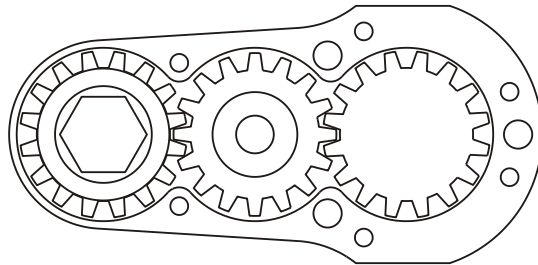

D & D PRODUCTION INC.®

ASSEMBLY NO. 242420ASL

HEAD NO. 1421

CROWFOOT ASS'Y
Rev. B
10-02-03

2500 WILLIAMS DRIVE • WATERFORD, MI • 48328

PHONE : (248) 334-2112 • FAX : (248) 334-0062

SIDE VIEW

TOP VIEW

GEAR ASSEMBLY

PARTS BLOWOUT

ITEM	DESCRIPTION	PART NO.	ITEM	DESCRIPTION	PART NO.	ITEM	DESCRIPTION	PART NO.
1	Coupler	DS-123036	11	Gear Housing (Bottom)	242420AS-P			
2	Bracket Adapter	GSEL	12	Grease Fitting	1877			
3	Needle Bearing	BH-1110	13	Screw #1 (2)	S-612			
4	Gear Housing (Top)	242420AS-H	14	Screw #2 (4)	S-614SH			
5	Socket Gear	161624S-XX	15	Dowel Pin (3)	DP-1216			
6	Thrust Race (2)	TRA-411						
7	Idler Pin	IP-6824						
8	Needle Bearing	B-68						
9	Idler Gear	161616S						
10	Drive Gear	161639S-12SDM						