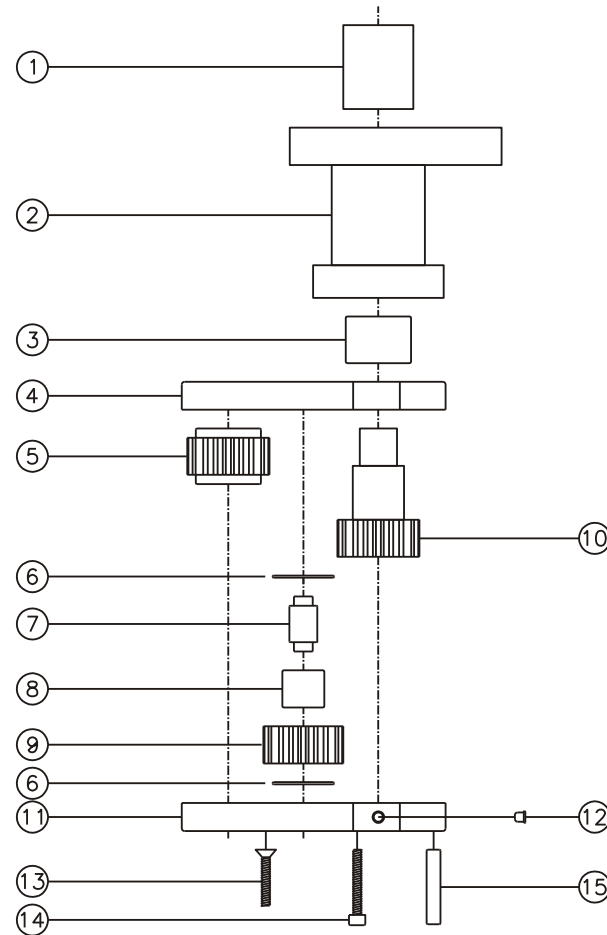

D & D PRODUCTION INC.®

ASSEMBLY NO. 242420ASL

HEAD NO. 1421

CROWFOOT ASS'Y
Rev. B
10-02-03

2500 WILLIAMS DRIVE • WATERFORD, MI • 48328

PHONE : (248) 334-2112 • FAX : (248) 334-0062

SIDE VIEW

TOP VIEW

GEAR ASSEMBLY

PARTS BLOWOUT

ITEM	DESCRIPTION	PART NO.	ITEM	DESCRIPTION	PART NO.	ITEM	DESCRIPTION	PART NO.
1	Coupler	DS-123036	11	Gear Housing (Bottom)	242420AS-P			
2	Bracket Adapter	GSEL	12	Grease Fitting	1877			
3	Needle Bearing	BH-1110	13	Screw #1 (2)	S-612			
4	Gear Housing (Top)	242420AS-H	14	Screw #2 (4)	S-614SH			
5	Socket Gear	161624S-XX	15	Dowel Pin (3)	DP-1216			
6	Thrust Race (2)	TRA-411						
7	Idler Pin	IP-6824						
8	Needle Bearing	B-68						
9	Idler Gear	161616S						
10	Drive Gear	161639S-12SDM						