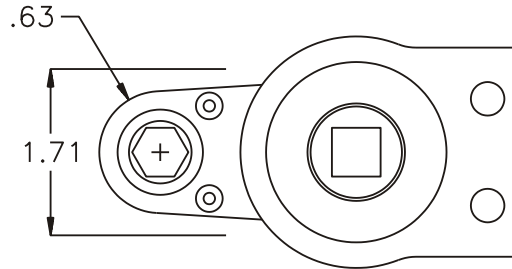

GEAR ASSEMBLY

PARTS BLOWOUT

ITEM	DESCRIPTION	PART NO.	ITEM	DESCRIPTION	PART NO.	ITEM	DESCRIPTION	PART NO.
1	Coupler	DS-123036	11	Gear Housing (Bottom)	242420AS-P			
2	Bracket Adapter	GSEL	12	Grease Fitting	1877			
3	Needle Bearing	BH-1110	13	Screw #1 (2)	S-612			
4	Gear Housing (Top)	242420AS-H	14	Screw #2 (4)	S-614SH			
5	Socket Gear	161624S-XX	15	Dowel Pin (3)	DP-1216			
6	Thrust Race (2)	TRA-411						
7	Idler Pin	IP-6824						
8	Needle Bearing	B-68						
9	Idler Gear	161616S						
10	Drive Gear	161639S-12SDM						