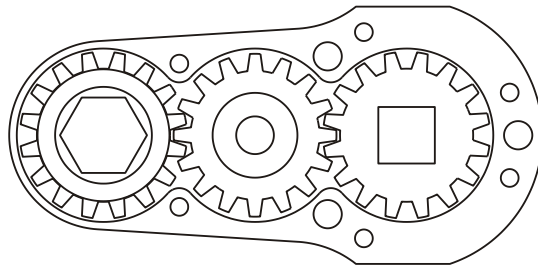

### SIDE VIEW

### PARTS BLOWOUT

ITEM	DESCRIPTION	PART NO.	ITEM	DESCRIPTION	PART NO.	ITEM	DESCRIPTION	PART NO.
1	Needle Bearing	B-146	11	Screw #1 (2)	S-612			
2	Gear Housing (Top)	242420AS-H	12	Screw #2 (4)	S-614SH			
3	Socket Gear	161624S-XX	13	Dowel Pin (3)	DP-1216			
4	Thrust Race (2)	TRA-411						
5	Idler Pin	IP-6824						
6	Needle Bearing	B-68						
7	Idler Gear	161616S						
8	Drive Gear	161631S-SD						
9	Gear Housing (Bottom)	242420AS-P						
10	Grease Fitting	1877						