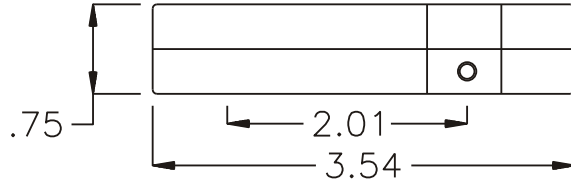

D & D PRODUCTION INC.

ASSEMBLY NO. 242420ASF

HEAD NO. 1413

CROWFOOT ASS'Y
Rev. A
11-30-99

2500 WILLIAMS DRIVE • WATERFORD, MI • 48328

PHONE : (248) 334-2112 • FAX : (248) 334-0062

SIDE VIEW