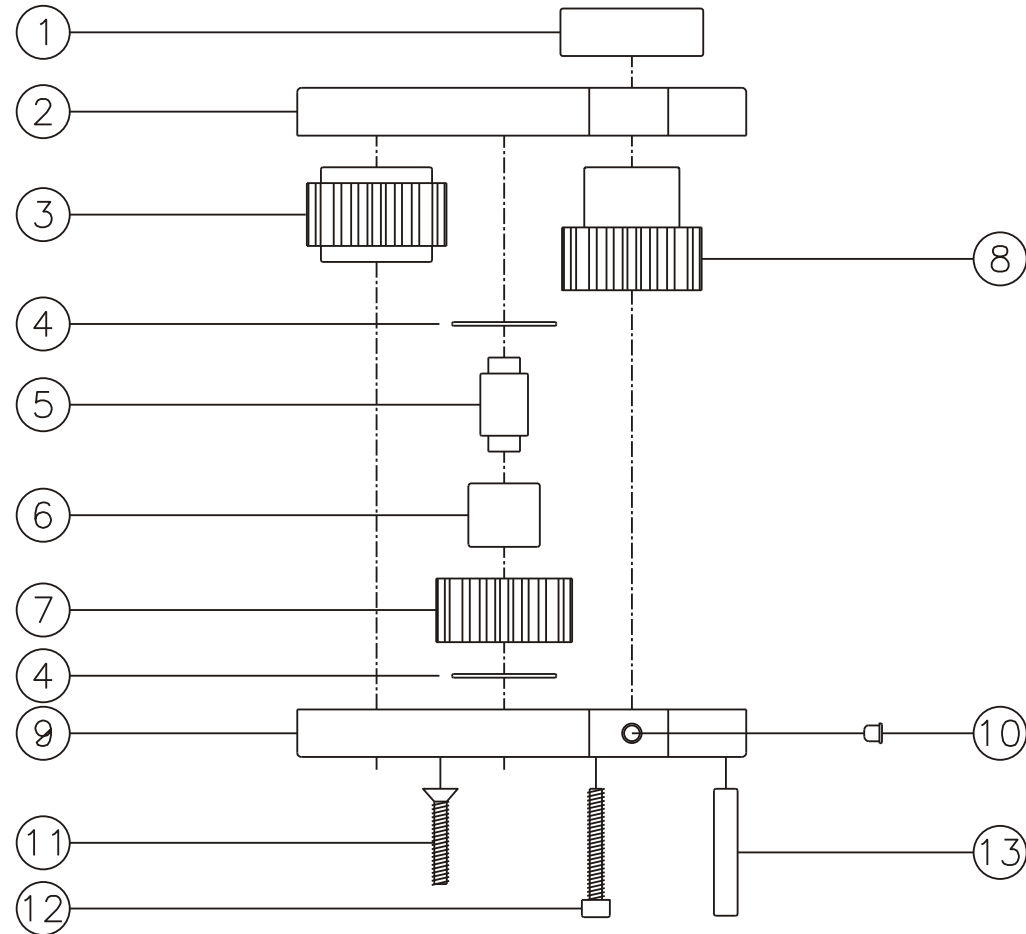

### SIDE VIEW

### TOP VIEW

### GEAR ASSEMBLY

### PARTS BLOWOUT

ITEM	DESCRIPTION	PART NO.	ITEM	DESCRIPTION	PART NO.	ITEM	DESCRIPTION	PART NO.
1	Needle Bearing	B-146	11	Screw #1 (2)	S-612			
2	Gear Housing (Top)	242420AS-H	12	Screw #2 (4)	S-614SH			
3	Socket Gear	161624S-XX	13	Dowel Pin (3)	DP-1216			
4	Thrust Race (2)	TRA-411						
5	Idler Pin	IP-6824						
6	Needle Bearing	B-68						
7	Idler Gear	161616S						
8	Drive Gear	161631S-SD						
9	Gear Housing (Bottom)	242420AS-P						
10	Grease Fitting	1877						