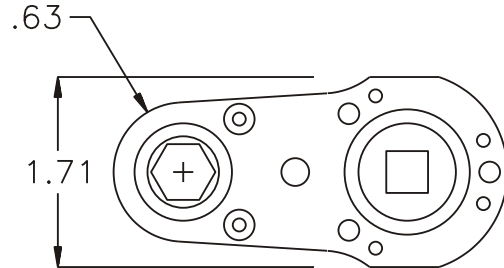

D & D PRODUCTION INC.

ASSEMBLY NO. 242420ASF

HEAD NO. 1413

CROWFOOT ASS'Y
Rev. A
11-30-99

2500 WILLIAMS DRIVE • WATERFORD, MI • 48328

PHONE : (248) 334-2112 • FAX : (248) 334-0062

SIDE VIEW

TOP VIEW

GEAR ASSEMBLY

PARTS BLOWOUT

ITEM	DESCRIPTION	PART NO.	ITEM	DESCRIPTION	PART NO.	ITEM	DESCRIPTION	PART NO.
1	Needle Bearing	B-146	11	Screw #1 (2)	S-612			
2	Gear Housing (Top)	242420AS-H	12	Screw #2 (4)	S-614SH			
3	Socket Gear	161624S-XX	13	Dowel Pin (3)	DP-1216			
4	Thrust Race (2)	TRA-411						
5	Idler Pin	IP-6824						
6	Needle Bearing	B-68						
7	Idler Gear	161616S						
8	Drive Gear	161631S-SD						
9	Gear Housing (Bottom)	242420AS-P						
10	Grease Fitting	1877