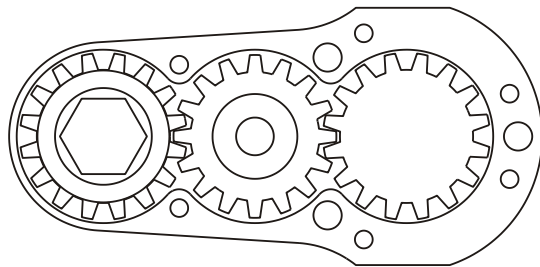

D & D PRODUCTION INC.

ASSEMBLY NO. 242420AS12

HEAD NO. 1419

CROWFOOT ASS'Y
Rev. A
03-29-01

2500 WILLIAMS DRIVE • WATERFORD, MI • 48328

PHONE : (248) 334-2112 • FAX : (248) 334-0062

SIDE VIEW

TOP VIEW

GEAR ASSEMBLY

PARTS BLOWOUT

ITEM	DESCRIPTION	PART NO.	ITEM	DESCRIPTION	PART NO.	ITEM	DESCRIPTION	PART NO.
1	Angle Head	A/C 13B	11	Drive Gear	161639S-12SDM			
2	Coupler	DS-082836	12	Gear Housing (Bottom)	242420AS-P			
3	Angle Head Adapter	HA-2861-13B	13	Grease Fitting	1877			
4	Needle Bearing	B-1110	14	Screw #1 (2)	S-612			
5	Gear Housing (Top)	242420AS-H	15	Screw #2 (4)	S-614SH			
6	Socket Gear	161624S-XX	16	Dowel Pin (3)	DP-1214			
7	Thrust Race (2)	TRA-411						
8	Idler Pin	IP-6824						
9	Needle Bearing	B-68						
10	Idler Gear	161616S						