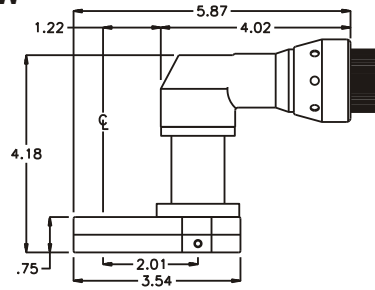

D & D PRODUCTION INC.

ASSEMBLY NO. 242420AS12

HEAD NO. 1419

CROWFOOT ASS'Y
Rev. A
03-29-01

2500 WILLIAMS DRIVE • WATERFORD, MI • 48328

PHONE : (248) 334-2112 • FAX : (248) 334-0062

SIDE VIEW

TOP VIEW

GEAR ASSEMBLY

PARTS BLOWOUT

ITEM	DESCRIPTION	PART NO.	ITEM	DESCRIPTION	PART NO.	ITEM	DESCRIPTION	PART NO.
1	Angle Head	A/C 13B	11	Drive Gear	161639S-12SDM			
2	Coupler	DS-082836	12	Gear Housing (Bottom)	242420AS-P			
3	Angle Head Adapter	HA-2861-13B	13	Grease Fitting	1877			
4	Needle Bearing	B-1110	14	Screw #1 (2)	S-612			
5	Gear Housing (Top)	242420AS-H	15	Screw #2 (4)	S-614SH			
6	Socket Gear	161624S-XX	16	Dowel Pin (3)	DP-1214			
7	Thrust Race (2)	TRA-411						
8	Idler Pin	IP-6824						
9	Needle Bearing	B-68						
10	Idler Gear	161616S						