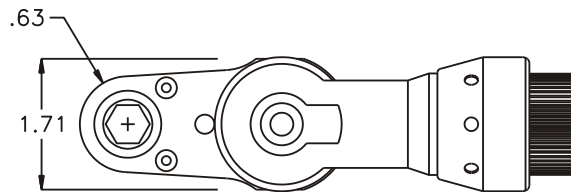

GEAR ASSEMBLY

PARTS BLOWOUT

ITEM	DESCRIPTION	PART NO.	ITEM	DESCRIPTION	PART NO.	ITEM	DESCRIPTION	PART NO.
1	Angle Head	A/C 13B	11	Drive Gear	161639S-12SDM			
2	Coupler	DS-082836	12	Gear Housing (Bottom)	242420AS-P			
3	Angle Head Adapter	HA-2861-13B	13	Grease Fitting	1877			
4	Needle Bearing	B-1110	14	Screw #1 (2)	S-612			
5	Gear Housing (Top)	242420AS-H	15	Screw #2 (4)	S-614SH			
6	Socket Gear	161624S-XX	16	Dowel Pin (3)	DP-1214			
7	Thrust Race (2)	TRA-411						
8	Idler Pin	IP-6824						
9	Needle Bearing	B-68						
10	Idler Gear	161616S						