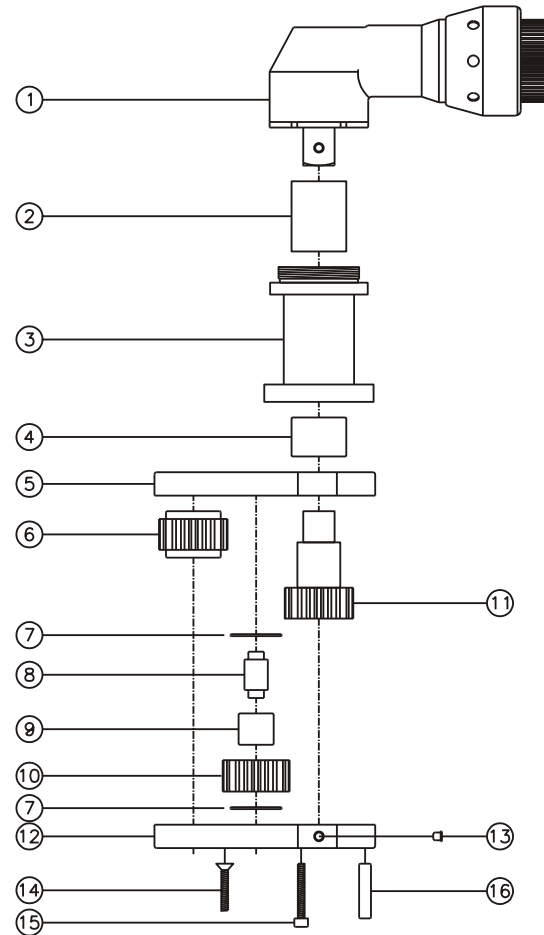

D & D PRODUCTION INC.

ASSEMBLY NO. 242420AS12

HEAD NO. 1419

CROWFOOT ASS'Y
Rev. A
03-29-01

2500 WILLIAMS DRIVE • WATERFORD, MI • 48328

PHONE : (248) 334-2112 • FAX : (248) 334-0062

SIDE VIEW

TOP VIEW

GEAR ASSEMBLY

PARTS BLOWOUT

ITEM	DESCRIPTION	PART NO.	ITEM	DESCRIPTION	PART NO.	ITEM	DESCRIPTION	PART NO.
1	Angle Head	A/C 13B	11	Drive Gear	161639S-12SDM			
2	Coupler	DS-082836	12	Gear Housing (Bottom)	242420AS-P			
3	Angle Head Adapter	HA-2861-13B	13	Grease Fitting	1877			
4	Needle Bearing	B-1110	14	Screw #1 (2)	S-612			
5	Gear Housing (Top)	242420AS-H	15	Screw #2 (4)	S-614SH			
6	Socket Gear	161624S-XX	16	Dowel Pin (3)	DP-1214			
7	Thrust Race (2)	TRA-411						
8	Idler Pin	IP-6824						
9	Needle Bearing	B-68						
10	Idler Gear	161616S						