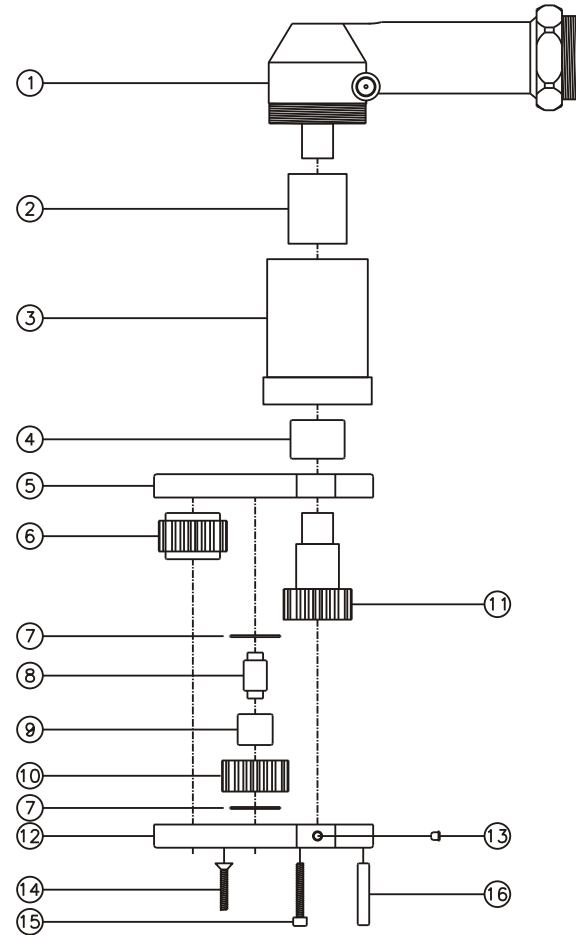

### SIDE VIEW

### TOP VIEW

### PARTS BLOWOUT

ITEM	DESCRIPTION	PART NO.	ITEM	DESCRIPTION	PART NO.	ITEM	DESCRIPTION	PART NO.
1	Angle Head	A/C 36L	11	Drive Gear	161639S-12SDM			
2	Coupler	DS-123036	12	Gear Housing (Bottom)	242420AS-P			
3	Angle Head Adapter	HA-132875	13	Grease Fitting	1877			
4	Needle Bearing	B-1110	14	Screw #1 (2)	S-612			
5	Gear Housing (Top)	242420AS-H	15	Screw #2 (4)	S-614SH			
6	Socket Gear	161624S-XX	16	Dowel Pin (3)	DP-1216			
7	Thrust Race (2)	TRA-411						
8	Idler Pin	IP-6824						
9	Needle Bearing	B-68						
10	Idler Gear	161616S						