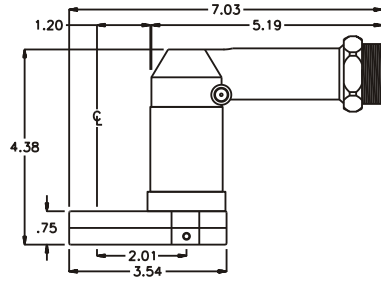

### SIDE VIEW

### PARTS BLOWOUT

ITEM	DESCRIPTION	PART NO.	ITEM	DESCRIPTION	PART NO.	ITEM	DESCRIPTION	PART NO.
1	Angle Head	A/C 36L	11	Drive Gear	161639S-12SDM			
2	Coupler	DS-123036	12	Gear Housing (Bottom)	242420AS-P			
3	Angle Head Adapter	HA-132875	13	Grease Fitting	1877			
4	Needle Bearing	B-1110	14	Screw #1 (2)	S-612			
5	Gear Housing (Top)	242420AS-H	15	Screw #2 (4)	S-614SH			
6	Socket Gear	161624S-XX	16	Dowel Pin (3)	DP-1216			
7	Thrust Race (2)	TRA-411						
8	Idler Pin	IP-6824						
9	Needle Bearing	B-68						
10	Idler Gear	161616S						