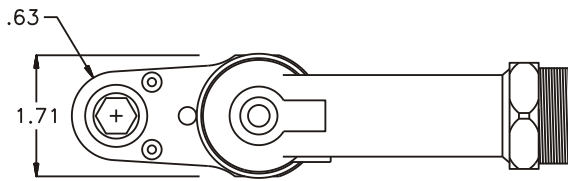

D & D PRODUCTION INC.®

ASSEMBLY NO. 242420AS12

HEAD NO. 1416

CROWFOOT ASS'Y
Rev. C
10-02-03

2500 WILLIAMS DRIVE • WATERFORD, MI • 48328

PHONE : (248) 334-2112 • FAX : (248) 334-0062

SIDE VIEW

TOP VIEW

GEAR ASSEMBLY

PARTS BLOWOUT

ITEM	DESCRIPTION	PART NO.	ITEM	DESCRIPTION	PART NO.	ITEM	DESCRIPTION	PART NO.
1	Angle Head	A/C 36L	11	Drive Gear	161639S-12SDM			
2	Coupler	DS-123036	12	Gear Housing (Bottom)	242420AS-P			
3	Angle Head Adapter	HA-132875	13	Grease Fitting	1877			
4	Needle Bearing	B-1110	14	Screw #1 (2)	S-612			
5	Gear Housing (Top)	242420AS-H	15	Screw #2 (4)	S-614SH			
6	Socket Gear	161624S-XX	16	Dowel Pin (3)	DP-1216			
7	Thrust Race (2)	TRA-411						
8	Idler Pin	IP-6824						
9	Needle Bearing	B-68						
10	Idler Gear	161616S