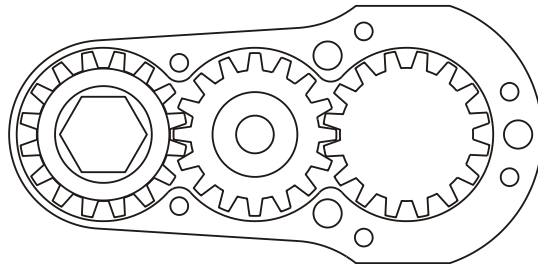

### SIDE VIEW

### PARTS BLOWOUT

ITEM	DESCRIPTION	PART NO.	ITEM	DESCRIPTION	PART NO.	ITEM	DESCRIPTION	PART NO.
1	Angle Head	A/C 36L	11	Drive Gear	161639S-12SDM			
2	Coupler	DS-123036	12	Gear Housing (Bottom)	242420AS-P			
3	Angle Head Adapter	HA-132875	13	Grease Fitting	1877			
4	Needle Bearing	B-1110	14	Screw #1 (2)	S-612			
5	Gear Housing (Top)	242420AS-H	15	Screw #2 (4)	S-614SH			
6	Socket Gear	161624S-XX	16	Dowel Pin (3)	DP-1216			
7	Thrust Race (2)	TRA-411						
8	Idler Pin	IP-6824						
9	Needle Bearing	B-68						
10	Idler Gear	161616S						