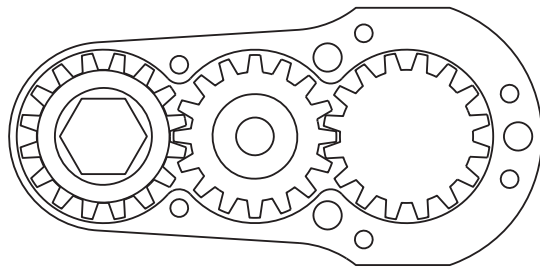

## HEAD NO. 1426

CROWFOOT ASS'Y  
Rev. A  
02-11-10

2500 WILLIAMS DRIVE • WATERFORD, MI • 48328

PHONE : (248) 334-2112 • FAX : (248) 334-0062

**SIDE VIEW**

**PARTS BLOWOUT**

**TOP VIEW**

**GEAR ASSEMBLY**

ITEM	DESCRIPTION	PART NO.	ITEM	DESCRIPTION	PART NO.	ITEM	DESCRIPTION	PART NO.
1	Adapter Assembly	OC-120-13ST-B	11	Screw #1 (2)	S-612			
2	Gear Housing (Top)	242420AS-H	12	Screw #2 (4)	S-614SH			
3	Socket Gear	161624S-XX	13	Dowel Pin (3)	DP-1214			
4	Thrust Race (2)	TRA-411						
5	Idler Pin	IP-6824						
6	Needle Bearing	B-68						
7	Idler Gear	161616S						
8	Drive Gear	161639S-12SDM						
9	Gear Housing (Bottom)	242420AS-P						
10	Grease Fitting	1877						