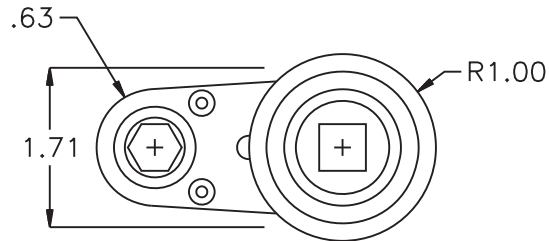

## HEAD NO. 1426

CROWFOOT ASS'Y  
Rev. A  
02-11-10

2500 WILLIAMS DRIVE • WATERFORD, MI • 48328

PHONE : (248) 334-2112 • FAX : (248) 334-0062

**SIDE VIEW**

**PARTS BLOWOUT**

**TOP VIEW**

**GEAR ASSEMBLY**

ITEM	DESCRIPTION	PART NO.	ITEM	DESCRIPTION	PART NO.	ITEM	DESCRIPTION	PART NO.
1	Adapter Assembly	OC-120-13ST-B	11	Screw #1 (2)	S-612			
2	Gear Housing (Top)	242420AS-H	12	Screw #2 (4)	S-614SH			
3	Socket Gear	161624S-XX	13	Dowel Pin (3)	DP-1214			
4	Thrust Race (2)	TRA-411						
5	Idler Pin	IP-6824						
6	Needle Bearing	B-68						
7	Idler Gear	161616S						
8	Drive Gear	161639S-12SDM						
9	Gear Housing (Bottom)	242420AS-P						
10	Grease Fitting	1877						