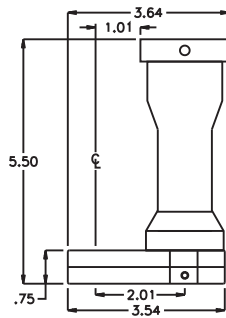

## HEAD NO. 1426

CROWFOOT ASS'Y  
Rev. A  
02-11-10

2500 WILLIAMS DRIVE • WATERFORD, MI • 48328

PHONE : (248) 334-2112 • FAX : (248) 334-0062

**SIDE VIEW**

**PARTS BLOWOUT**

**TOP VIEW**

**GEAR ASSEMBLY**

ITEM	DESCRIPTION	PART NO.	ITEM	DESCRIPTION	PART NO.	ITEM	DESCRIPTION	PART NO.
1	Adapter Assembly	OC-120-13ST-B	11	Screw #1 (2)	S-612			
2	Gear Housing (Top)	242420AS-H	12	Screw #2 (4)	S-614SH			
3	Socket Gear	161624S-XX	13	Dowel Pin (3)	DP-1214			
4	Thrust Race (2)	TRA-411						
5	Idler Pin	IP-6824						
6	Needle Bearing	B-68						
7	Idler Gear	161616S						
8	Drive Gear	161639S-12SDM						
9	Gear Housing (Bottom)	242420AS-P						
10	Grease Fitting	1877						