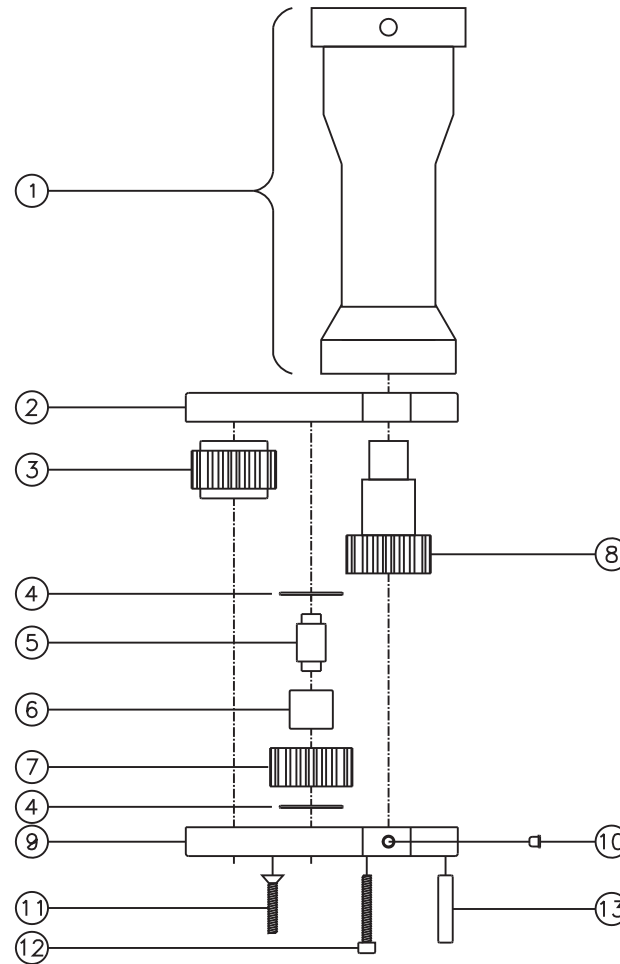

## HEAD NO. 1426

CROWFOOT ASS'Y  
Rev. A  
02-11-10

2500 WILLIAMS DRIVE • WATERFORD, MI • 48328

PHONE : (248) 334-2112 • FAX : (248) 334-0062

**SIDE VIEW**

**PARTS BLOWOUT**

**TOP VIEW**

**GEAR ASSEMBLY**

ITEM	DESCRIPTION	PART NO.	ITEM	DESCRIPTION	PART NO.	ITEM	DESCRIPTION	PART NO.
1	Adapter Assembly	OC-120-13ST-B	11	Screw #1 (2)	S-612			
2	Gear Housing (Top)	242420AS-H	12	Screw #2 (4)	S-614SH			
3	Socket Gear	161624S-XX	13	Dowel Pin (3)	DP-1214			
4	Thrust Race (2)	TRA-411						
5	Idler Pin	IP-6824						
6	Needle Bearing	B-68						
7	Idler Gear	161616S						
8	Drive Gear	161639S-12SDM						
9	Gear Housing (Bottom)	242420AS-P						
10	Grease Fitting	1877						