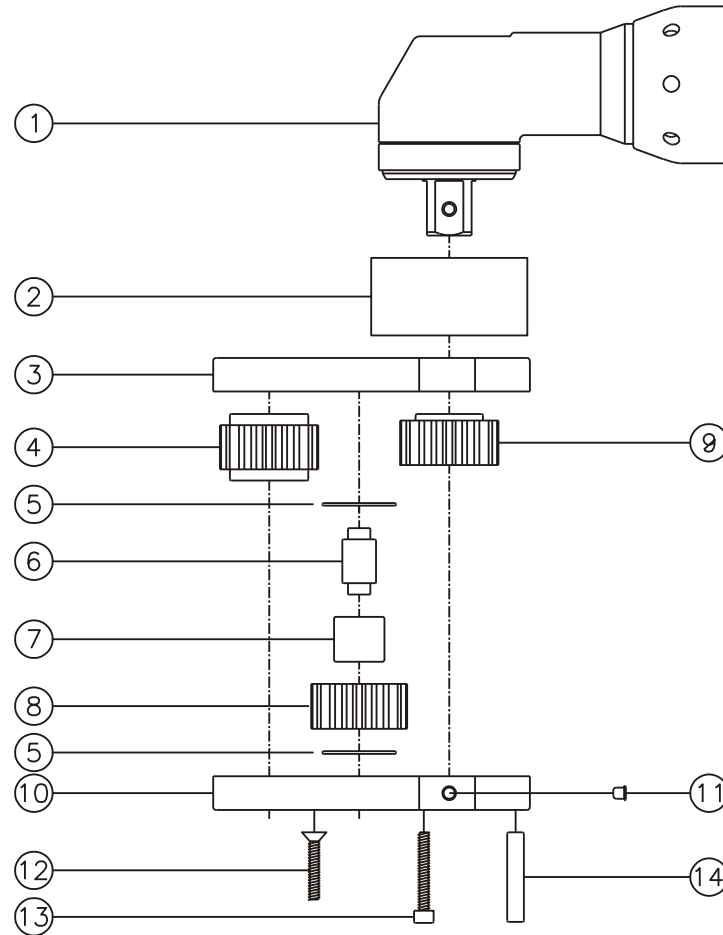

D & D PRODUCTION INC.®

ASSEMBLY NO. 242420AS

HEAD NO. 1424

CROWFOOT ASS'Y
Rev. A
08-23-02

2500 WILLIAMS DRIVE • WATERFORD, MI • 48328

PHONE : (248) 334-2112 • FAX : (248) 334-0062

SIDE VIEW

TOP VIEW

GEAR ASSEMBLY

PARTS BLOWOUT

ITEM	DESCRIPTION	PART NO.	ITEM	DESCRIPTION	PART NO.	ITEM	DESCRIPTION	PART NO.
1	Angle Head	A/C #13	11	Grease Fitting	1877			
2	Angle Head Adapter/Bearing Ass'y	HA-2828-13EX	12	Screw #1 (2)	S-612			
3	Gear Housing (Top)	242420AS-H	13	Screw #2 (4)	S-614SH			
4	Socket Gear	161624S-XX	14	Dowel Pin (3)	DP-1216			
5	Thrust Race (2)	TRA-411						
6	Idler Pin	IP-6824						
7	Needle Bearing	B-68						
8	Idler Gear	161616S						
9	Drive Gear	161618S-12SD-A						
10	Gear Housing (Bottom)	242420AS-P						