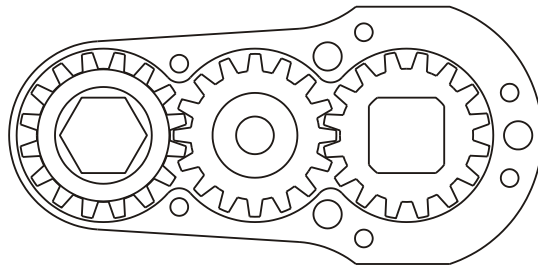

D & D PRODUCTION INC.®

ASSEMBLY NO. 242420AS

HEAD NO. 1424

CROWFOOT ASS'Y
Rev. A
08-23-02

2500 WILLIAMS DRIVE • WATERFORD, MI • 48328

PHONE : (248) 334-2112 • FAX : (248) 334-0062

SIDE VIEW

TOP VIEW

GEAR ASSEMBLY

PARTS BLOWOUT

ITEM	DESCRIPTION	PART NO.	ITEM	DESCRIPTION	PART NO.	ITEM	DESCRIPTION	PART NO.
1	Angle Head	A/C #13	11	Grease Fitting	1877			
2	Angle Head Adapter/Bearing Ass'y	HA-2828-13EX	12	Screw #1 (2)	S-612			
3	Gear Housing (Top)	242420AS-H	13	Screw #2 (4)	S-614SH			
4	Socket Gear	161624S-XX	14	Dowel Pin (3)	DP-1216			
5	Thrust Race (2)	TRA-411						
6	Idler Pin	IP-6824						
7	Needle Bearing	B-68						
8	Idler Gear	161616S						
9	Drive Gear	161618S-12SD-A						
10	Gear Housing (Bottom)	242420AS-P						