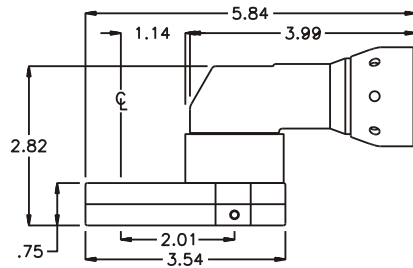

D & D PRODUCTION INC.®

ASSEMBLY NO. 242420AS

HEAD NO. 1424

CROWFOOT ASS'Y
Rev. A
08-23-02

2500 WILLIAMS DRIVE • WATERFORD, MI • 48328

PHONE : (248) 334-2112 • FAX : (248) 334-0062

SIDE VIEW

TOP VIEW

GEAR ASSEMBLY

PARTS BLOWOUT

ITEM	DESCRIPTION	PART NO.	ITEM	DESCRIPTION	PART NO.	ITEM	DESCRIPTION	PART NO.
1	Angle Head	A/C #13	11	Grease Fitting	1877			
2	Angle Head Adapter/Bearing Ass'y	HA-2828-13EX	12	Screw #1 (2)	S-612			
3	Gear Housing (Top)	242420AS-H	13	Screw #2 (4)	S-614SH			
4	Socket Gear	161624S-XX	14	Dowel Pin (3)	DP-1216			
5	Thrust Race (2)	TRA-411						
6	Idler Pin	IP-6824						
7	Needle Bearing	B-68						
8	Idler Gear	161616S						
9	Drive Gear	161618S-12SD-A						
10	Gear Housing (Bottom)	242420AS-P						