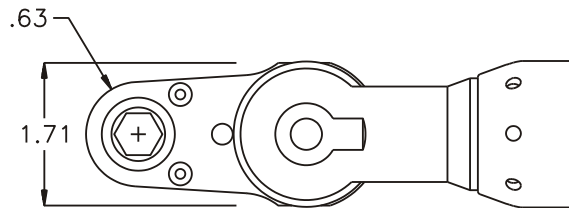

GEAR ASSEMBLY

PARTS BLOWOUT

ITEM	DESCRIPTION	PART NO.	ITEM	DESCRIPTION	PART NO.	ITEM	DESCRIPTION	PART NO.
1	Angle Head	A/C #13	11	Grease Fitting	1877			
2	Angle Head Adapter/Bearing Ass'y	HA-2828-13EX	12	Screw #1 (2)	S-612			
3	Gear Housing (Top)	242420AS-H	13	Screw #2 (4)	S-614SH			
4	Socket Gear	161624S-XX	14	Dowel Pin (3)	DP-1216			
5	Thrust Race (2)	TRA-411						
6	Idler Pin	IP-6824						
7	Needle Bearing	B-68						
8	Idler Gear	161616S						
9	Drive Gear	161618S-12SD-A						
10	Gear Housing (Bottom)	242420AS-P						