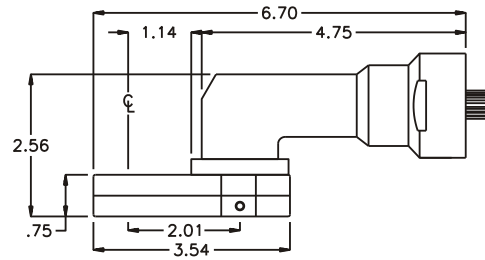

D & D PRODUCTION INC.

ASSEMBLY NO. 242420AS HEAD NO. 1422

CROWFOOT ASS'Y
Rev. B
04-17-02

2500 WILLIAMS DRIVE • WATERFORD, MI • 48328

PHONE : (248) 334-2112 • FAX : (248) 334-0062

SIDE VIEW

TOP VIEW

GEAR ASSEMBLY

PARTS BLOWOUT

ITEM	DESCRIPTION	PART NO.	ITEM	DESCRIPTION	PART NO.	ITEM	DESCRIPTION	PART NO.
1	Angle Head	Cleco P Head	11	Grease Fitting	1877			
2	Angle Head Adapter/Bearing Ass'y	HA-2809-P	12	Screw #1 (2)	S-612			
3	Gear Housing (Top)	242420AS-H	13	Screw #2 (4)	S-614SH			
4	Socket Gear	161624S-XX	14	Dowel Pin (3)	DP-1214			
5	Thrust Race (2)	TRA-411						
6	Idler Pin	IP-6824						
7	Needle Bearing	B-68						
8	Idler Gear	161616S						
9	Drive Gear	161618S-SD						
10	Gear Housing (Bottom)	242420AS-P						