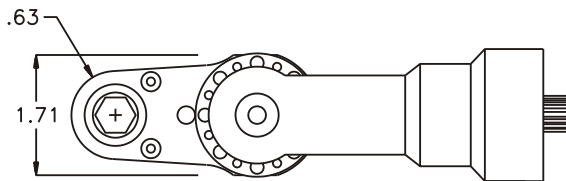

D & D PRODUCTION INC.

ASSEMBLY NO. 242420AS HEAD NO. 1422

CROWFOOT ASS'Y
Rev. B
04-17-02

2500 WILLIAMS DRIVE • WATERFORD, MI • 48328

PHONE : (248) 334-2112 • FAX : (248) 334-0062

SIDE VIEW

TOP VIEW

GEAR ASSEMBLY

PARTS BLOWOUT

ITEM	DESCRIPTION	PART NO.	ITEM	DESCRIPTION	PART NO.	ITEM	DESCRIPTION	PART NO.
1	Angle Head	Cleco P Head	11	Grease Fitting	1877			
2	Angle Head Adapter/Bearing Ass'y	HA-2809-P	12	Screw #1 (2)	S-612			
3	Gear Housing (Top)	242420AS-H	13	Screw #2 (4)	S-614SH			
4	Socket Gear	161624S-XX	14	Dowel Pin (3)	DP-1214			
5	Thrust Race (2)	TRA-411						
6	Idler Pin	IP-6824						
7	Needle Bearing	B-68						
8	Idler Gear	161616S						
9	Drive Gear	161618S-SD						
10	Gear Housing (Bottom)	242420AS-P						