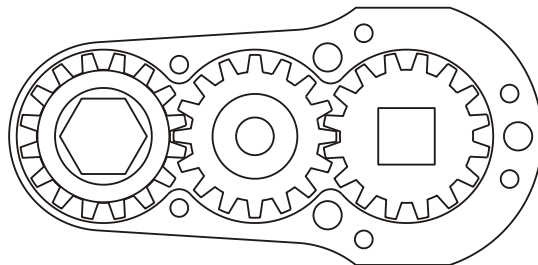

D & D PRODUCTION INC.

ASSEMBLY NO. 242420AS HEAD NO. 1422

CROWFOOT ASS'Y
Rev. B
04-17-02

2500 WILLIAMS DRIVE • WATERFORD, MI • 48328

PHONE : (248) 334-2112 • FAX : (248) 334-0062

SIDE VIEW

TOP VIEW

GEAR ASSEMBLY

PARTS BLOWOUT

ITEM	DESCRIPTION	PART NO.	ITEM	DESCRIPTION	PART NO.	ITEM	DESCRIPTION	PART NO.
1	Angle Head	Cleco P Head	11	Grease Fitting	1877			
2	Angle Head Adapter/Bearing Ass'y	HA-2809-P	12	Screw #1 (2)	S-612			
3	Gear Housing (Top)	242420AS-H	13	Screw #2 (4)	S-614SH			
4	Socket Gear	161624S-XX	14	Dowel Pin (3)	DP-1214			
5	Thrust Race (2)	TRA-411						
6	Idler Pin	IP-6824						
7	Needle Bearing	B-68						
8	Idler Gear	161616S						
9	Drive Gear	161618S-SD						
10	Gear Housing (Bottom)	242420AS-P						