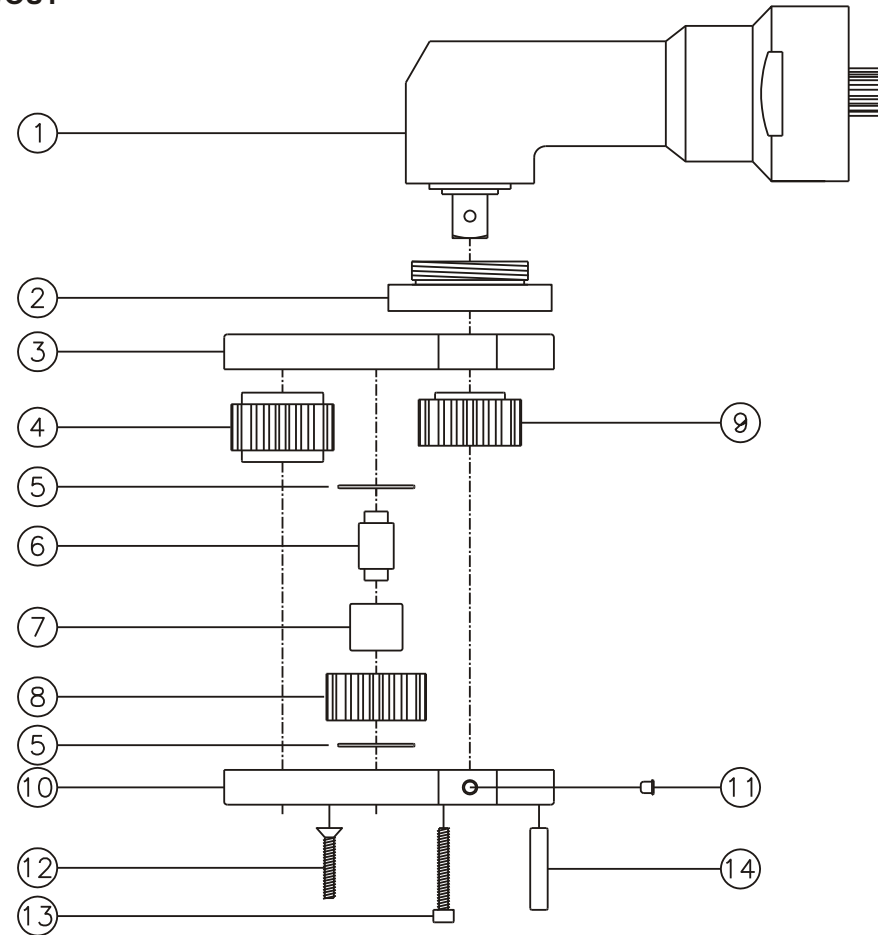

D & D PRODUCTION INC.

ASSEMBLY NO. 242420AS HEAD NO. 1422

CROWFOOT ASS'Y
Rev. B
04-17-02

2500 WILLIAMS DRIVE • WATERFORD, MI • 48328

PHONE : (248) 334-2112 • FAX : (248) 334-0062

SIDE VIEW

TOP VIEW

GEAR ASSEMBLY

PARTS BLOWOUT

ITEM	DESCRIPTION	PART NO.	ITEM	DESCRIPTION	PART NO.	ITEM	DESCRIPTION	PART NO.
1	Angle Head	Cleco P Head	11	Grease Fitting	1877			
2	Angle Head Adapter/Bearing Ass'y	HA-2809-P	12	Screw #1 (2)	S-612			
3	Gear Housing (Top)	242420AS-H	13	Screw #2 (4)	S-614SH			
4	Socket Gear	161624S-XX	14	Dowel Pin (3)	DP-1214			
5	Thrust Race (2)	TRA-411						
6	Idler Pin	IP-6824						
7	Needle Bearing	B-68						
8	Idler Gear	161616S						
9	Drive Gear	161618S-SD						
10	Gear Housing (Bottom)	242420AS-P						