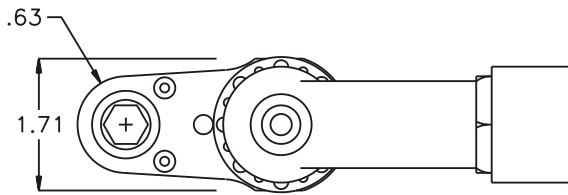

D & D PRODUCTION INC.

ASSEMBLY NO. 242420AS HEAD NO. 1418

CROWFOOT ASS'Y
Rev. A
03-30-01

2500 WILLIAMS DRIVE • WATERFORD, MI • 48328 PHONE : (248) 334-2112 • FAX : (248) 334-0062

SIDE VIEW

TOP VIEW

GEAR ASSEMBLY

PARTS BLOWOUT

ITEM	DESCRIPTION	PART NO.	ITEM	DESCRIPTION	PART NO.	ITEM	DESCRIPTION	PART NO.
1	Angle Head	AM3	11	Grease Fitting	1877			
2	Angle Head Adapter/Bearing Ass'y	HA-2809-AM3	12	Screw #1 (2)	S-612			
3	Gear Housing (Top)	242420AS-H	13	Screw #2 (4)	S-614SH			
4	Socket Gear	161624S-XX	14	Dowel Pin (3)	DP-1216			
5	Thrust Race (2)	TRA-411						
6	Idler Pin	IP-6824						
7	Needle Bearing	B-68						
8	Idler Gear	161616S						
9	Drive Gear	161618S-SD						
10	Gear Housing (Bottom)	242420AS-P						