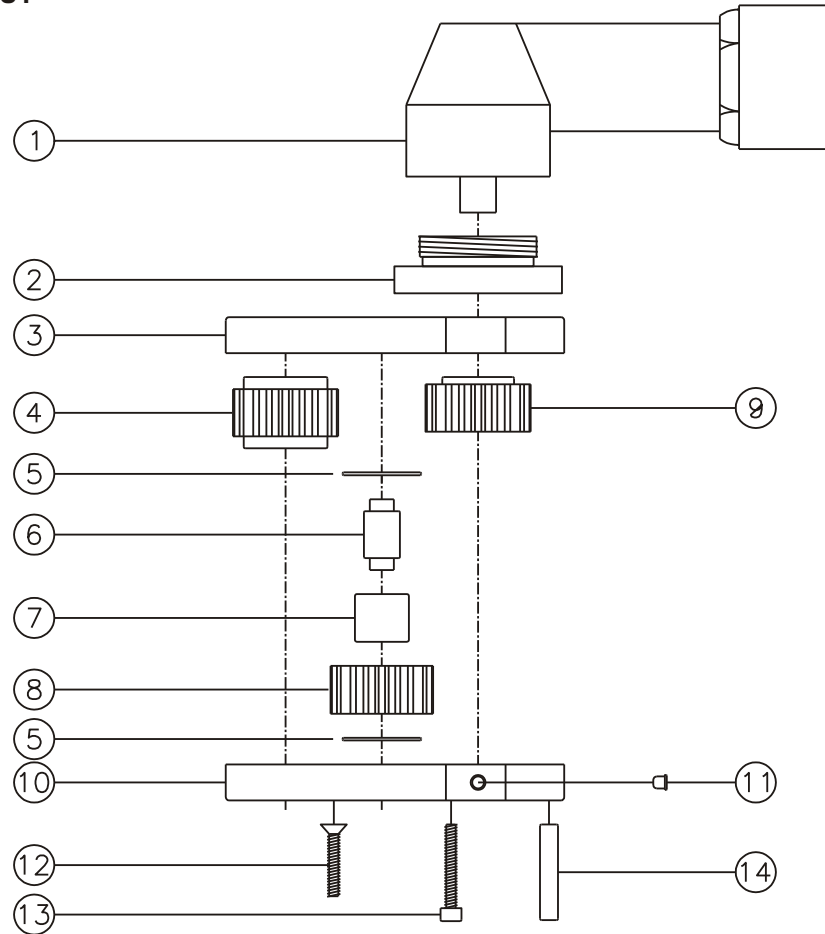

D & D PRODUCTION INC.

ASSEMBLY NO. 242420AS HEAD NO. 1418

CROWFOOT ASS'Y
Rev. A
03-30-01

2500 WILLIAMS DRIVE • WATERFORD, MI • 48328 PHONE : (248) 334-2112 • FAX : (248) 334-0062

SIDE VIEW

TOP VIEW

GEAR ASSEMBLY

PARTS BLOWOUT

ITEM	DESCRIPTION	PART NO.	ITEM	DESCRIPTION	PART NO.	ITEM	DESCRIPTION	PART NO.
1	Angle Head	AM3	11	Grease Fitting	1877			
2	Angle Head Adapter/Bearing Ass'y	HA-2809-AM3	12	Screw #1 (2)	S-612			
3	Gear Housing (Top)	242420AS-H	13	Screw #2 (4)	S-614SH			
4	Socket Gear	161624S-XX	14	Dowel Pin (3)	DP-1216			
5	Thrust Race (2)	TRA-411						
6	Idler Pin	IP-6824						
7	Needle Bearing	B-68						
8	Idler Gear	161616S						
9	Drive Gear	161618S-SD						
10	Gear Housing (Bottom)	242420AS-P						