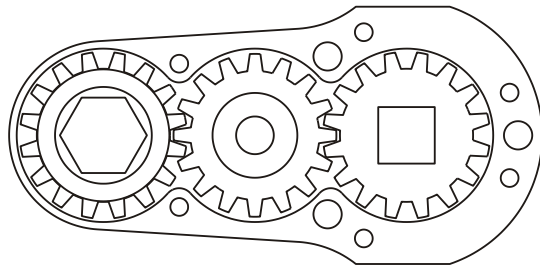

D & D PRODUCTION INC.

ASSEMBLY NO. 242420AS HEAD NO. 1418

CROWFOOT ASS'Y
Rev. A
03-30-01

2500 WILLIAMS DRIVE • WATERFORD, MI • 48328 PHONE : (248) 334-2112 • FAX : (248) 334-0062

SIDE VIEW

TOP VIEW

GEAR ASSEMBLY

PARTS BLOWOUT

ITEM	DESCRIPTION	PART NO.	ITEM	DESCRIPTION	PART NO.	ITEM	DESCRIPTION	PART NO.
1	Angle Head	AM3	11	Grease Fitting	1877			
2	Angle Head Adapter/Bearing Ass'y	HA-2809-AM3	12	Screw #1 (2)	S-612			
3	Gear Housing (Top)	242420AS-H	13	Screw #2 (4)	S-614SH			
4	Socket Gear	161624S-XX	14	Dowel Pin (3)	DP-1216			
5	Thrust Race (2)	TRA-411						
6	Idler Pin	IP-6824						
7	Needle Bearing	B-68						
8	Idler Gear	161616S						
9	Drive Gear	161618S-SD						
10	Gear Housing (Bottom)	242420AS-P						