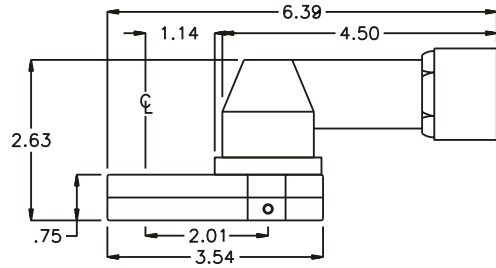

D & D PRODUCTION INC.

ASSEMBLY NO. 242420AS HEAD NO. 1418

CROWFOOT ASS'Y
Rev. A
03-30-01

2500 WILLIAMS DRIVE • WATERFORD, MI • 48328 PHONE : (248) 334-2112 • FAX : (248) 334-0062

SIDE VIEW

TOP VIEW

GEAR ASSEMBLY

PARTS BLOWOUT

ITEM	DESCRIPTION	PART NO.	ITEM	DESCRIPTION	PART NO.	ITEM	DESCRIPTION	PART NO.
1	Angle Head	AM3	11	Grease Fitting	1877			
2	Angle Head Adapter/Bearing Ass'y	HA-2809-AM3	12	Screw #1 (2)	S-612			
3	Gear Housing (Top)	242420AS-H	13	Screw #2 (4)	S-614SH			
4	Socket Gear	161624S-XX	14	Dowel Pin (3)	DP-1216			
5	Thrust Race (2)	TRA-411						
6	Idler Pin	IP-6824						
7	Needle Bearing	B-68						
8	Idler Gear	161616S						
9	Drive Gear	161618S-SD						
10	Gear Housing (Bottom)	242420AS-P						