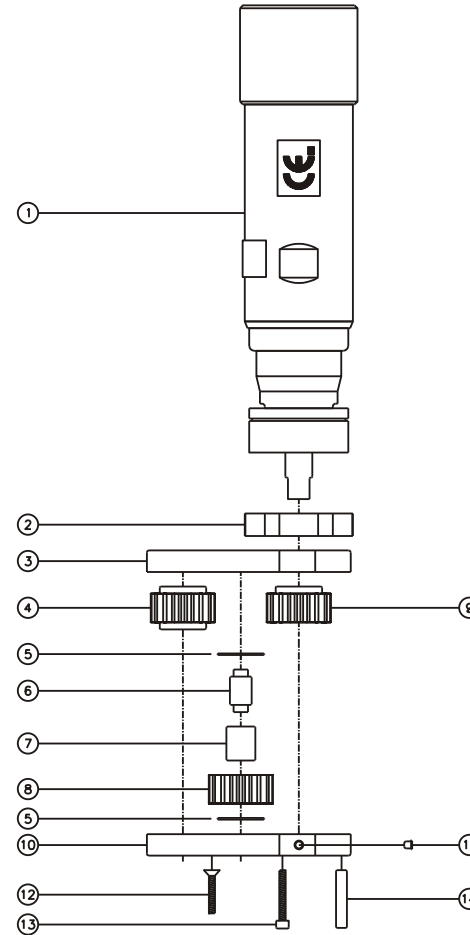

D & D PRODUCTION INC.

ASSEMBLY NO. 242420A

HEAD NO. 1411

CROWFOOT ASS'Y
Rev. B
01-26-00

2500 WILLIAMS DRIVE • WATERFORD, MI • 48328

PHONE : (248) 334-2112 • FAX : (248) 334-0062

SIDE VIEW

TOP VIEW

GEAR ASSEMBLY

PARTS BLOWOUT

ITEM	DESCRIPTION	PART NO.	ITEM	DESCRIPTION	PART NO.	ITEM	DESCRIPTION	PART NO.
1	Motor	GSE 56	11	Grease Fitting	1877			
2	Motor Adapter	HA-56M	12	Screw #1 (2)	S-612			
3	Gear Housing (Top)	242420A-H	13	Screw #2 (4)	S-614SH			
4	Socket Gear	161624-XX	14	Dowel Pin (3)	DP-1216			
5	Thrust Race (2)	TRA-411						
6	Idler Pin	IP-6824						
7	Needle Bearing	B-68						
8	Idler Gear	161616						
9	Drive Gear	161616-SD						
10	Gear Housing (Bottom)	242420A-P						