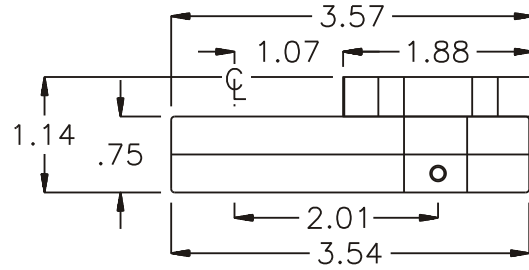

D & D PRODUCTION INC.

ASSEMBLY NO. 242420A

HEAD NO. 1411

CROWFOOT ASS'Y
Rev. B
01-26-00

2500 WILLIAMS DRIVE • WATERFORD, MI • 48328

PHONE : (248) 334-2112 • FAX : (248) 334-0062

SIDE VIEW