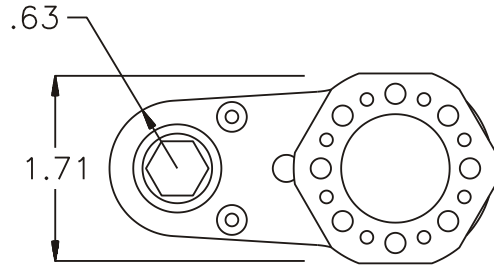

D & D PRODUCTION INC.

ASSEMBLY NO. 242420A

HEAD NO. 1411

CROWFOOT ASS'Y
Rev. B
01-26-00

2500 WILLIAMS DRIVE • WATERFORD, MI • 48328

PHONE : (248) 334-2112 • FAX : (248) 334-0062

SIDE VIEW

TOP VIEW

GEAR ASSEMBLY

PARTS BLOWOUT

ITEM	DESCRIPTION	PART NO.	ITEM	DESCRIPTION	PART NO.	ITEM	DESCRIPTION	PART NO.
1	Motor	GSE 56	11	Grease Fitting	1877			
2	Motor Adapter	HA-56M	12	Screw #1 (2)	S-612			
3	Gear Housing (Top)	242420A-H	13	Screw #2 (4)	S-614SH			
4	Socket Gear	161624-XX	14	Dowel Pin (3)	DP-1216			
5	Thrust Race (2)	TRA-411						
6	Idler Pin	IP-6824						
7	Needle Bearing	B-68						
8	Idler Gear	161616						
9	Drive Gear	161616-SD						
10	Gear Housing (Bottom)	242420A-P						