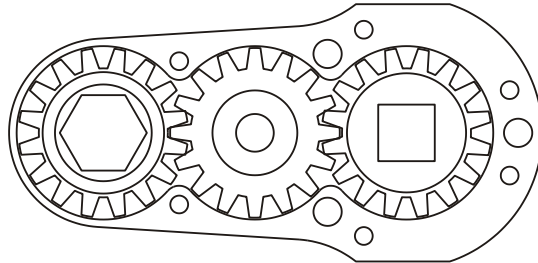

D & D PRODUCTION INC.

ASSEMBLY NO. 242420A

HEAD NO. 1411

CROWFOOT ASS'Y
Rev. B
01-26-00

2500 WILLIAMS DRIVE • WATERFORD, MI • 48328

PHONE : (248) 334-2112 • FAX : (248) 334-0062

SIDE VIEW

TOP VIEW

GEAR ASSEMBLY

PARTS BLOWOUT

ITEM	DESCRIPTION	PART NO.	ITEM	DESCRIPTION	PART NO.	ITEM	DESCRIPTION	PART NO.
1	Motor	GSE 56	11	Grease Fitting	1877			
2	Motor Adapter	HA-56M	12	Screw #1 (2)	S-612			
3	Gear Housing (Top)	242420A-H	13	Screw #2 (4)	S-614SH			
4	Socket Gear	161624-XX	14	Dowel Pin (3)	DP-1216			
5	Thrust Race (2)	TRA-411						
6	Idler Pin	IP-6824						
7	Needle Bearing	B-68						
8	Idler Gear	161616						
9	Drive Gear	161616-SD						
10	Gear Housing (Bottom)	242420A-P						