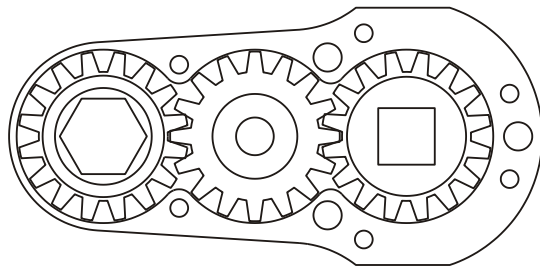

D & D PRODUCTION INC.

ASSEMBLY NO. 242420A

HEAD NO. 1409

CROWFOOT ASS'Y
Rev. A
04-09-02

2500 WILLIAMS DRIVE • WATERFORD, MI • 48328

PHONE : (248) 334-2112 • FAX : (248) 334-0062

SIDE VIEW

TOP VIEW

GEAR ASSEMBLY

PARTS BLOWOUT

ITEM	DESCRIPTION	PART NO.	ITEM	DESCRIPTION	PART NO.	ITEM	DESCRIPTION	PART NO.
1	Angle Head	S7	11	Grease Fitting	1877			
2	Angle Head Adapter	HA-S7A5	12	Screw #1 (2)	S-612			
3	Gear Housing (Top)	242420A-H	13	Screw #2 (4)	S-614SH			
4	Socket Gear	161624-XX	14	Dowel Pin (3)	DP-1216			
5	Thrust Race (2)	TRA-411						
6	Idler Pin	IP-6824						
7	Needle Bearing	B-68						
8	Idler Gear	161616						
9	Drive Gear	161616-SD						
10	Gear Housing (Bottom)	242420A-P						