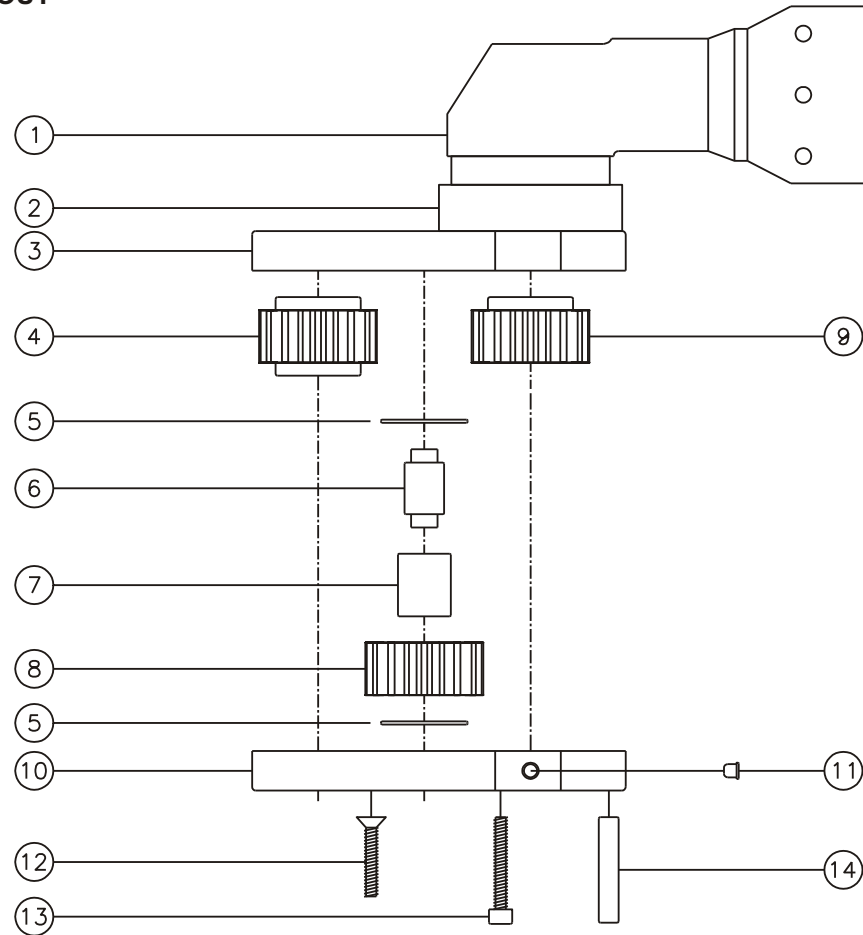

D & D PRODUCTION INC.

ASSEMBLY NO. 242420A

HEAD NO. 1409

CROWFOOT ASS'Y
Rev. A
04-09-02

2500 WILLIAMS DRIVE • WATERFORD, MI • 48328

PHONE : (248) 334-2112 • FAX : (248) 334-0062

SIDE VIEW

TOP VIEW

GEAR ASSEMBLY

PARTS BLOWOUT

ITEM	DESCRIPTION	PART NO.	ITEM	DESCRIPTION	PART NO.	ITEM	DESCRIPTION	PART NO.
1	Angle Head	S7	11	Grease Fitting	1877			
2	Angle Head Adapter	HA-S7A5	12	Screw #1 (2)	S-612			
3	Gear Housing (Top)	242420A-H	13	Screw #2 (4)	S-614SH			
4	Socket Gear	161624-XX	14	Dowel Pin (3)	DP-1216			
5	Thrust Race (2)	TRA-411						
6	Idler Pin	IP-6824						
7	Needle Bearing	B-68						
8	Idler Gear	161616						
9	Drive Gear	161616-SD						
10	Gear Housing (Bottom)	242420A-P						