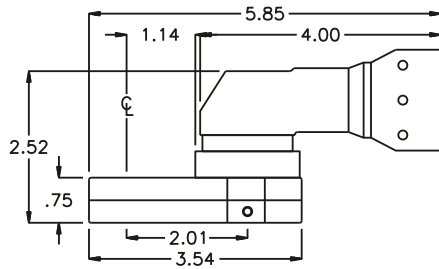

D & D PRODUCTION INC.

ASSEMBLY NO. 242420A

HEAD NO. 1409

CROWFOOT ASS'Y
Rev. A
04-09-02

2500 WILLIAMS DRIVE • WATERFORD, MI • 48328

PHONE : (248) 334-2112 • FAX : (248) 334-0062

SIDE VIEW

TOP VIEW

GEAR ASSEMBLY

PARTS BLOWOUT

ITEM	DESCRIPTION	PART NO.	ITEM	DESCRIPTION	PART NO.	ITEM	DESCRIPTION	PART NO.
1	Angle Head	S7	11	Grease Fitting	1877			
2	Angle Head Adapter	HA-S7A5	12	Screw #1 (2)	S-612			
3	Gear Housing (Top)	242420A-H	13	Screw #2 (4)	S-614SH			
4	Socket Gear	161624-XX	14	Dowel Pin (3)	DP-1216			
5	Thrust Race (2)	TRA-411						
6	Idler Pin	IP-6824						
7	Needle Bearing	B-68						
8	Idler Gear	161616						
9	Drive Gear	161616-SD						
10	Gear Housing (Bottom)	242420A-P						