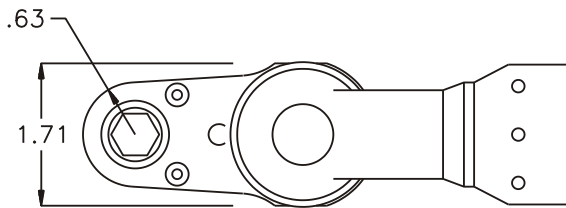

GEAR ASSEMBLY

PARTS BLOWOUT

ITEM	DESCRIPTION	PART NO.	ITEM	DESCRIPTION	PART NO.	ITEM	DESCRIPTION	PART NO.
1	Angle Head	S7	11	Grease Fitting	1877			
2	Angle Head Adapter	HA-S7A5	12	Screw #1 (2)	S-612			
3	Gear Housing (Top)	242420A-H	13	Screw #2 (4)	S-614SH			
4	Socket Gear	161624-XX	14	Dowel Pin (3)	DP-1216			
5	Thrust Race (2)	TRA-411						
6	Idler Pin	IP-6824						
7	Needle Bearing	B-68						
8	Idler Gear	161616						
9	Drive Gear	161616-SD						
10	Gear Housing (Bottom)	242420A-P						