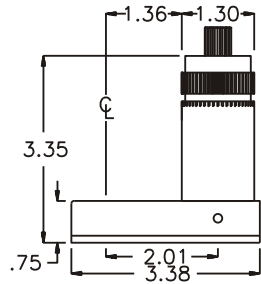

D & D PRODUCTION INC.

ASSEMBLY NO. 242420-L HEAD NO. 0400

CROWFOOT ASS'Y
Rev. F
06-19-93

2500 WILLIAMS DRIVE • WATERFORD, MI • 48328

PHONE : (248) 334-2112 • FAX : (248) 334-0062

SIDE VIEW

PARTS BLOWOUT

TOP VIEW

GEAR ASSEMBLY

ITEM	DESCRIPTION	PART NO.	ITEM	DESCRIPTION	PART NO.	ITEM	DESCRIPTION	PART NO.
1	Drive Spindle	DS-08	11	Needle Bearing	B-88			
2	Thrust Bearing	NTA-815	12	Drive Gear	161616-S			
3	Thrust Race	TRA-815	13	Snap Ring	5100-50			
4	Gear / Spindle Housing Ass'y	242420-L-H32	14	Bottom Plate	242420-P			
5	Socket Gear	161624-XX	15	Roll Pin (2)	RP-608			
6	Thrust Race (2)	TRA-411	16	Screw (4)	S-612			
7	Idler Pin	IP-6824						
8	Needle Bearing	B-68						
9	Idler Gear	161616						
10	Grease Fitting	1877						