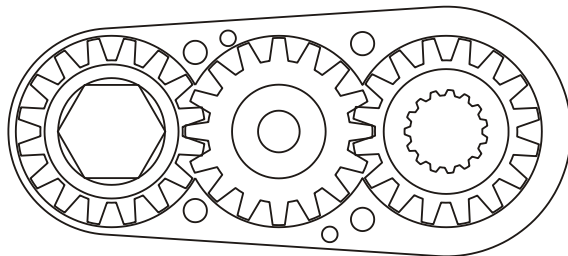

D & D PRODUCTION INC.

ASSEMBLY NO. 242420-L HEAD NO. 0400

CROWFOOT ASS'Y
Rev. F
06-19-93

2500 WILLIAMS DRIVE • WATERFORD, MI • 48328

PHONE : (248) 334-2112 • FAX : (248) 334-0062

SIDE VIEW

PARTS BLOWOUT

TOP VIEW

GEAR ASSEMBLY

ITEM	DESCRIPTION	PART NO.	ITEM	DESCRIPTION	PART NO.	ITEM	DESCRIPTION	PART NO.
1	Drive Spindle	DS-08	11	Needle Bearing	B-88			
2	Thrust Bearing	NTA-815	12	Drive Gear	161616-S			
3	Thrust Race	TRA-815	13	Snap Ring	5100-50			
4	Gear / Spindle Housing Ass'y	242420-L-H32	14	Bottom Plate	242420-P			
5	Socket Gear	161624-XX	15	Roll Pin (2)	RP-608			
6	Thrust Race (2)	TRA-411	16	Screw (4)	S-612			
7	Idler Pin	IP-6824						
8	Needle Bearing	B-68						
9	Idler Gear	161616						
10	Grease Fitting	1877						