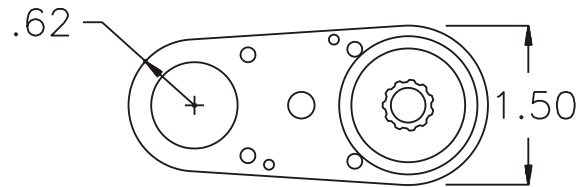

D & D PRODUCTION INC.

ASSEMBLY NO. 242420-L HEAD NO. 0400

CROWFOOT ASS'Y
Rev. F
06-19-93

2500 WILLIAMS DRIVE • WATERFORD, MI • 48328

PHONE : (248) 334-2112 • FAX : (248) 334-0062

SIDE VIEW

PARTS BLOWOUT

TOP VIEW

GEAR ASSEMBLY

ITEM	DESCRIPTION	PART NO.	ITEM	DESCRIPTION	PART NO.	ITEM	DESCRIPTION	PART NO.
1	Drive Spindle	DS-08	11	Needle Bearing	B-88			
2	Thrust Bearing	NTA-815	12	Drive Gear	161616-S			
3	Thrust Race	TRA-815	13	Snap Ring	5100-50			
4	Gear / Spindle Housing Ass'y	242420-L-H32	14	Bottom Plate	242420-P			
5	Socket Gear	161624-XX	15	Roll Pin (2)	RP-608			
6	Thrust Race (2)	TRA-411	16	Screw (4)	S-612			
7	Idler Pin	IP-6824						
8	Needle Bearing	B-68						
9	Idler Gear	161616						
10	Grease Fitting	1877						