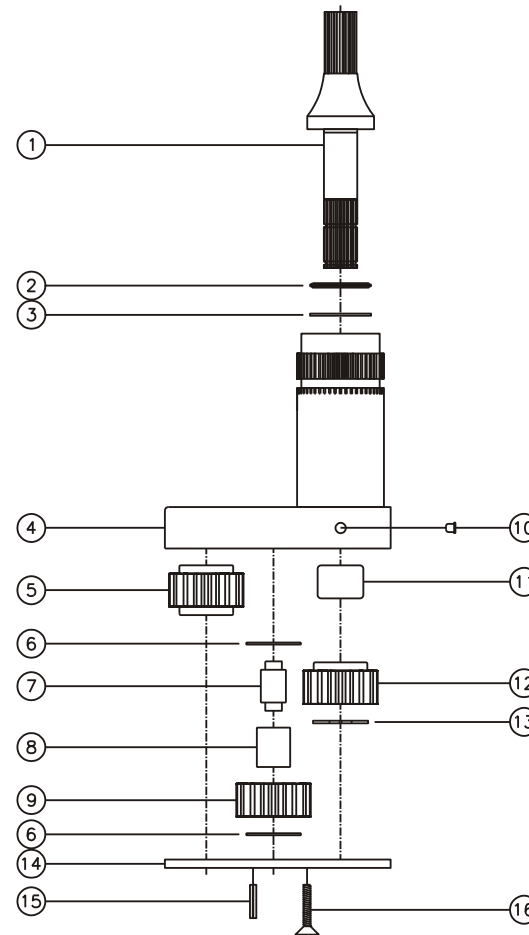

D & D PRODUCTION INC.

ASSEMBLY NO. 242420-L HEAD NO. 0400

CROWFOOT ASS'Y
Rev. F
06-19-93

2500 WILLIAMS DRIVE • WATERFORD, MI • 48328

PHONE : (248) 334-2112 • FAX : (248) 334-0062

SIDE VIEW

PARTS BLOWOUT

TOP VIEW

GEAR ASSEMBLY

ITEM	DESCRIPTION	PART NO.	ITEM	DESCRIPTION	PART NO.	ITEM	DESCRIPTION	PART NO.
1	Drive Spindle	DS-08	11	Needle Bearing	B-88			
2	Thrust Bearing	NTA-815	12	Drive Gear	161616-S			
3	Thrust Race	TRA-815	13	Snap Ring	5100-50			
4	Gear / Spindle Housing Ass'y	242420-L-H32	14	Bottom Plate	242420-P			
5	Socket Gear	161624-XX	15	Roll Pin (2)	RP-608			
6	Thrust Race (2)	TRA-411	16	Screw (4)	S-612			
7	Idler Pin	IP-6824						
8	Needle Bearing	B-68						
9	Idler Gear	161616						
10	Grease Fitting	1877						