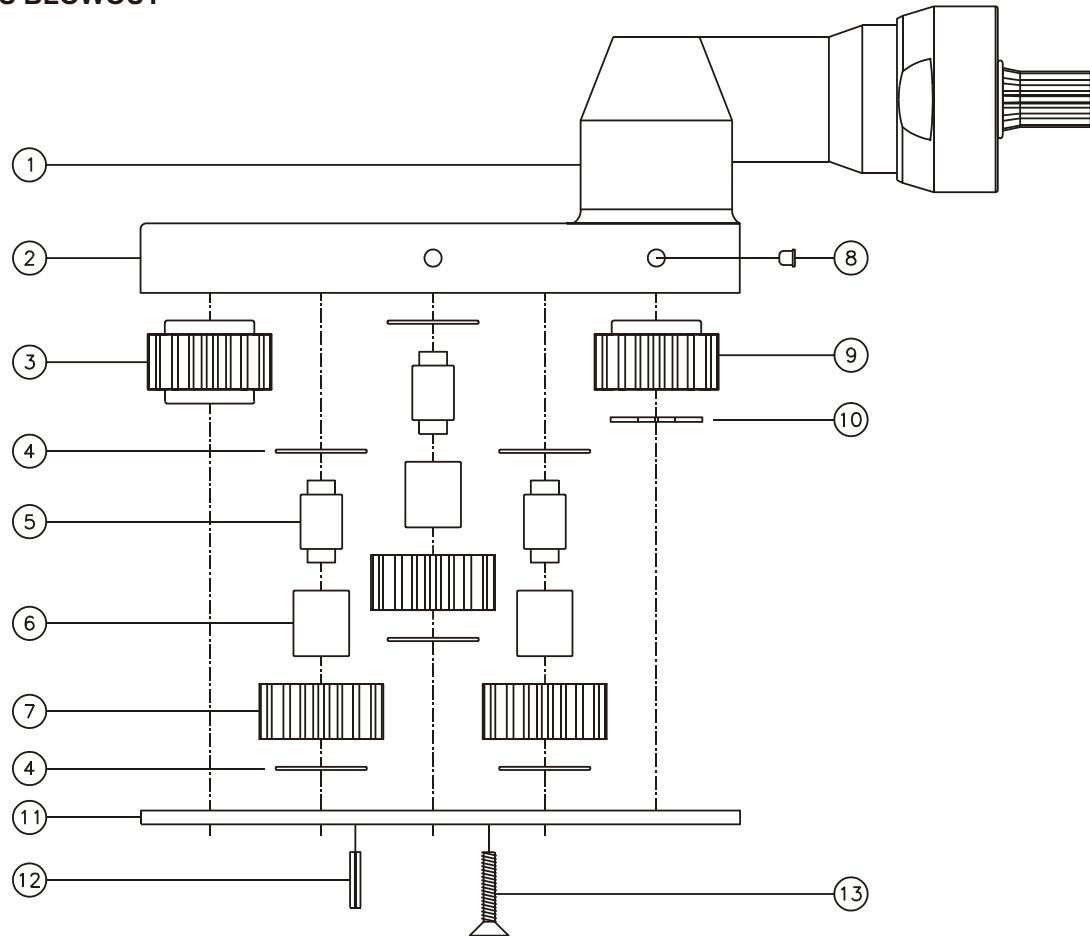

D & D PRODUCTION INC.

ASSEMBLY NO. 242420-3

HEAD NO. 3400

CROWFOOT ASS'Y
Rev. F
02-16-93

2500 WILLIAMS DRIVE • WATERFORD, MI • 48328

PHONE : (248) 334-2112 • FAX : (248) 334-0062

SIDE VIEW

TOP VIEW

GEAR ASSEMBLY

PARTS BLOWOUT

ITEM	DESCRIPTION	PART NO.	ITEM	DESCRIPTION	PART NO.	ITEM	DESCRIPTION	PART NO.
1	Angle Head	32	11	Bottom Plate	242420-3-P			
2	Gear Housing	242420-3-H	12	Roll Pin (2)	RP-608			
3	Socket Gear	161624-XX	13	Screw (8)	S-612			
4	Thrust Race (6)	TRA-411						
5	Idler Pin (3)	IP-6824						
6	Needle Bearing (3)	B-68						
7	Idler Gear (3)	161616						
8	Grease Fitting (2)	1877						
9	Drive Gear	161616-S						
10	Snap Ring	5100-50						