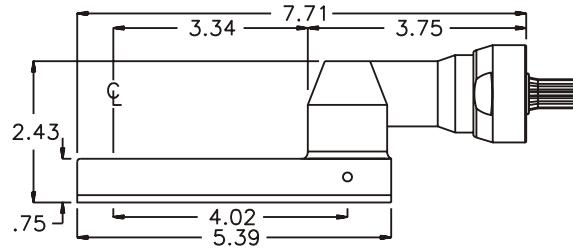

D & D PRODUCTION INC.

ASSEMBLY NO. 242420-3

HEAD NO. 3400

CROWFOOT ASS'Y
Rev. F
02-16-93

2500 WILLIAMS DRIVE • WATERFORD, MI • 48328

PHONE : (248) 334-2112 • FAX : (248) 334-0062

SIDE VIEW

TOP VIEW

GEAR ASSEMBLY

PARTS BLOWOUT

ITEM	DESCRIPTION	PART NO.	ITEM	DESCRIPTION	PART NO.	ITEM	DESCRIPTION	PART NO.
1	Angle Head	32	11	Bottom Plate	242420-3-P			
2	Gear Housing	242420-3-H	12	Roll Pin (2)	RP-608			
3	Socket Gear	161624-XX	13	Screw (8)	S-612			
4	Thrust Race (6)	TRA-411						
5	Idler Pin (3)	IP-6824						
6	Needle Bearing (3)	B-68						
7	Idler Gear (3)	161616						
8	Grease Fitting (2)	1877						
9	Drive Gear	161616-S						
10	Snap Ring	5100-50						