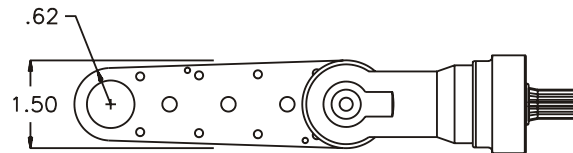

GEAR ASSEMBLY

PARTS BLOWOUT

ITEM	DESCRIPTION	PART NO.	ITEM	DESCRIPTION	PART NO.	ITEM	DESCRIPTION	PART NO.
1	Angle Head	32	11	Bottom Plate	242420-3-P			
2	Gear Housing	242420-3-H	12	Roll Pin (2)	RP-608			
3	Socket Gear	161624-XX	13	Screw (8)	S-612			
4	Thrust Race (6)	TRA-411						
5	Idler Pin (3)	IP-6824						
6	Needle Bearing (3)	B-68						
7	Idler Gear (3)	161616						
8	Grease Fitting (2)	1877						
9	Drive Gear	161616-S						
10	Snap Ring	5100-50						