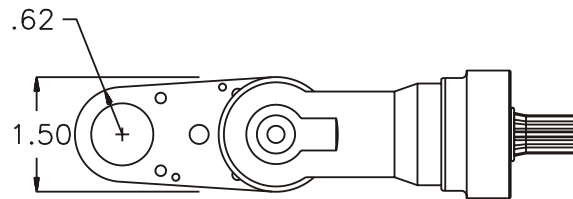

GEAR ASSEMBLY

PARTS BLOWOUT

ITEM	DESCRIPTION	PART NO.	ITEM	DESCRIPTION	PART NO.	ITEM	DESCRIPTION	PART NO.
1	Angle Head	32	11	Bottom Plate	242420-P			
2	Gear Housing	242420-H	12	Roll Pin (2)	RP-608			
3	Socket Gear	161624-XX	13	Screw (4)	S-612			
4	Thrust Race (2)	TRA-411						
5	Idler Pin	IP-6824						
6	Needle Bearing	B-68						
7	Idler Gear	161616						
8	Grease Fitting	1877						
9	Drive Gear	161616-S						
10	Snap Ring	5100-50						