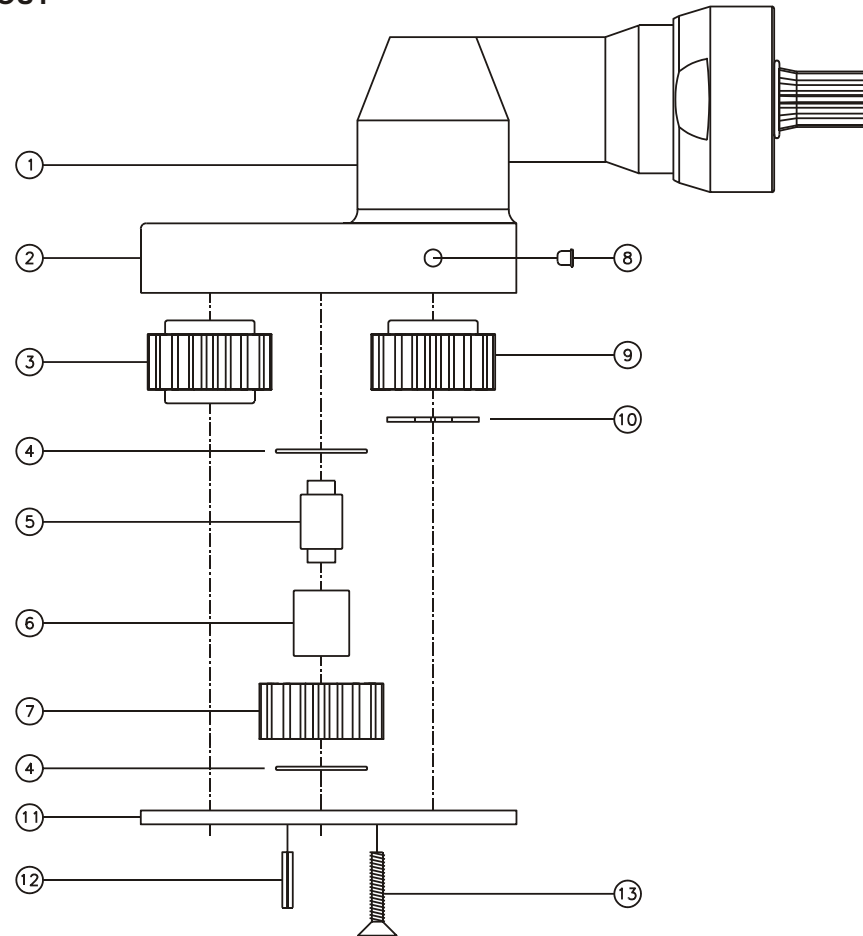

D & D PRODUCTION INC.

ASSEMBLY NO. 242420

HEAD NO. 1410

CROWFOOT ASS'Y
Rev. F
02-16-93

2500 WILLIAMS DRIVE • WATERFORD, MI • 48328

PHONE : (248) 334-2112 • FAX : (248) 334-0062

SIDE VIEW

TOP VIEW

GEAR ASSEMBLY

PARTS BLOWOUT

ITEM	DESCRIPTION	PART NO.	ITEM	DESCRIPTION	PART NO.	ITEM	DESCRIPTION	PART NO.
1	Angle Head	32	11	Bottom Plate	242420-P			
2	Gear Housing	242420-H	12	Roll Pin (2)	RP-608			
3	Socket Gear	161624-XX	13	Screw (4)	S-612			
4	Thrust Race (2)	TRA-411						
5	Idler Pin	IP-6824						
6	Needle Bearing	B-68						
7	Idler Gear	161616						
8	Grease Fitting	1877						
9	Drive Gear	161616-S						
10	Snap Ring	5100-50						