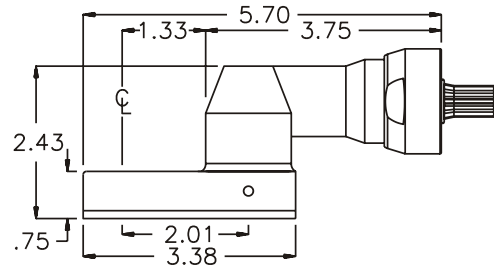

D & D PRODUCTION INC.

ASSEMBLY NO. 242420

HEAD NO. 1410

CROWFOOT ASS'Y
Rev. F
02-16-93

2500 WILLIAMS DRIVE • WATERFORD, MI • 48328

PHONE : (248) 334-2112 • FAX : (248) 334-0062

SIDE VIEW

TOP VIEW

GEAR ASSEMBLY

PARTS BLOWOUT

ITEM	DESCRIPTION	PART NO.	ITEM	DESCRIPTION	PART NO.	ITEM	DESCRIPTION	PART NO.
1	Angle Head	32	11	Bottom Plate	242420-P			
2	Gear Housing	242420-H	12	Roll Pin (2)	RP-608			
3	Socket Gear	161624-XX	13	Screw (4)	S-612			
4	Thrust Race (2)	TRA-411						
5	Idler Pin	IP-6824						
6	Needle Bearing	B-68						
7	Idler Gear	161616						
8	Grease Fitting	1877						
9	Drive Gear	161616-S						
10	Snap Ring	5100-50						