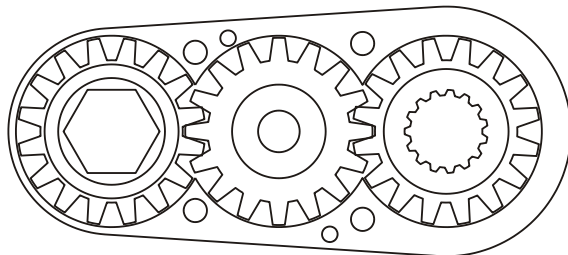

D & D PRODUCTION INC.

ASSEMBLY NO. 242420

HEAD NO. 1410

CROWFOOT ASS'Y
Rev. F
02-16-93

2500 WILLIAMS DRIVE • WATERFORD, MI • 48328

PHONE : (248) 334-2112 • FAX : (248) 334-0062

SIDE VIEW

TOP VIEW

GEAR ASSEMBLY

PARTS BLOWOUT

ITEM	DESCRIPTION	PART NO.	ITEM	DESCRIPTION	PART NO.	ITEM	DESCRIPTION	PART NO.
1	Angle Head	32	11	Bottom Plate	242420-P			
2	Gear Housing	242420-H	12	Roll Pin (2)	RP-608			
3	Socket Gear	161624-XX	13	Screw (4)	S-612			
4	Thrust Race (2)	TRA-411						
5	Idler Pin	IP-6824						
6	Needle Bearing	B-68						
7	Idler Gear	161616						
8	Grease Fitting	1877						
9	Drive Gear	161616-S						
10	Snap Ring	5100-50						