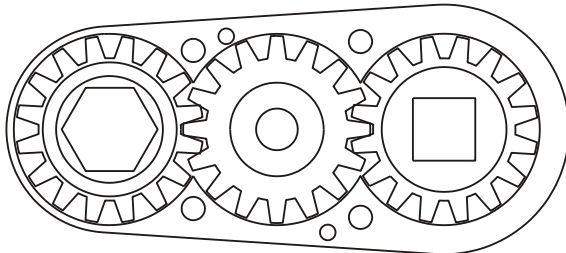

### SIDE VIEW

### TOP VIEW

### PARTS BLOWOUT

ITEM	DESCRIPTION	PART NO.	ITEM	DESCRIPTION	PART NO.	ITEM	DESCRIPTION	PART NO.
1	Angle Head	A/C 36	11	Bottom Plate	242420-P			
2	Gear Housing	242420-H	12	Roll Pin (2)	RP-608			
3	Socket Gear	161624-XX	13	Screw (4)	S-612			
4	Thrust Race (2)	TRA-411						
5	Idler Pin	IP-6824						
6	Needle Bearing	B-68						
7	Idler Gear	161616						
8	Grease Fitting	1877						
9	Drive Gear	161616-SD						
10	Snap Ring	5100-50						