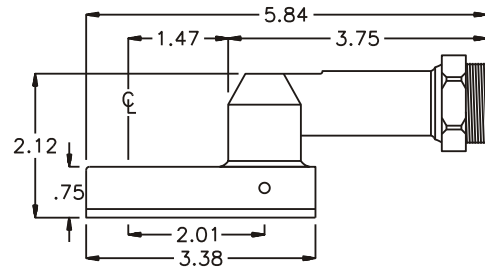

D & D PRODUCTION INC.

ASSEMBLY NO. 242420

HEAD NO. 1402

CROWFOOT ASS'Y
Rev. A
07-31-93

2500 WILLIAMS DRIVE • WATERFORD, MI • 48328

PHONE : (248) 334-2112 • FAX : (248) 334-0062

SIDE VIEW