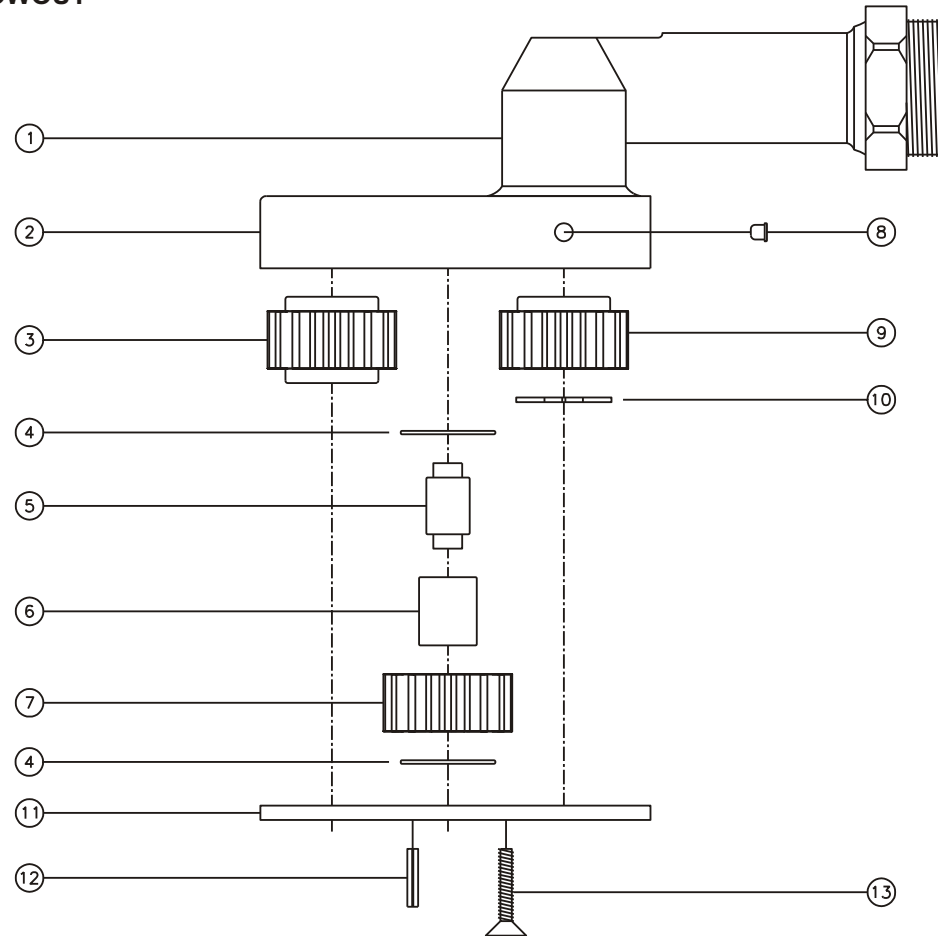

### SIDE VIEW

### TOP VIEW

### PARTS BLOWOUT

ITEM	DESCRIPTION	PART NO.	ITEM	DESCRIPTION	PART NO.	ITEM	DESCRIPTION	PART NO.
1	Angle Head	A/C 36	11	Bottom Plate	242420-P			
2	Gear Housing	242420-H	12	Roll Pin (2)	RP-608			
3	Socket Gear	161624-XX	13	Screw (4)	S-612			
4	Thrust Race (2)	TRA-411						
5	Idler Pin	IP-6824						
6	Needle Bearing	B-68						
7	Idler Gear	161616						
8	Grease Fitting	1877						
9	Drive Gear	161616-SD						
10	Snap Ring	5100-50						