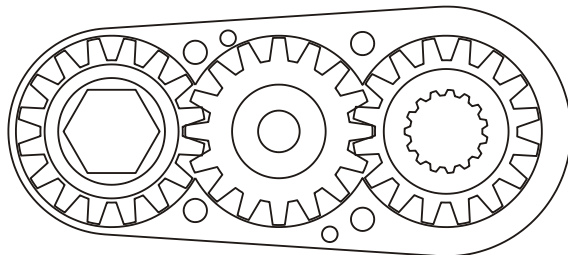

D & D PRODUCTION INC.

ASSEMBLY NO. 242420 HEAD NO. 1400

CROWFOOT ASS'Y
Rev. F
02-16-93

2500 WILLIAMS DRIVE • WATERFORD, MI • 48328

PHONE : (248) 334-2112 • FAX : (248) 334-0062

SIDE VIEW

TOP VIEW

GEAR ASSEMBLY

PARTS BLOWOUT

ITEM	DESCRIPTION	PART NO.	ITEM	DESCRIPTION	PART NO.	ITEM	DESCRIPTION	PART NO.
1	Angle Head	D3	11	Bottom Plate	242420-P			
2	Gear Housing	242420-H	12	Roll Pin (2)	RP-608			
3	Socket Gear	161624-XX	13	Screw (4)	S-612			
4	Thrust Race (2)	TRA-411						
5	Idler Pin	IP-6824						
6	Needle Bearing	B-68						
7	Idler Gear	161616						
8	Grease Fitting	1877						
9	Drive Gear	161616-S						
10	Snap Ring	5100-50						