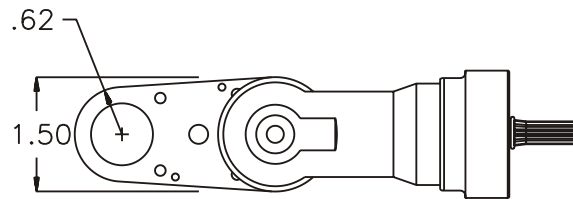

D & D PRODUCTION INC.

ASSEMBLY NO. 242420 HEAD NO. 1400

CROWFOOT ASS'Y
Rev. F
02-16-93

2500 WILLIAMS DRIVE • WATERFORD, MI • 48328

PHONE : (248) 334-2112 • FAX : (248) 334-0062

SIDE VIEW

TOP VIEW

GEAR ASSEMBLY

PARTS BLOWOUT

ITEM	DESCRIPTION	PART NO.	ITEM	DESCRIPTION	PART NO.	ITEM	DESCRIPTION	PART NO.
1	Angle Head	D3	11	Bottom Plate	242420-P			
2	Gear Housing	242420-H	12	Roll Pin (2)	RP-608			
3	Socket Gear	161624-XX	13	Screw (4)	S-612			
4	Thrust Race (2)	TRA-411						
5	Idler Pin	IP-6824						
6	Needle Bearing	B-68						
7	Idler Gear	161616						
8	Grease Fitting	1877						
9	Drive Gear	161616-S						
10	Snap Ring	5100-50						