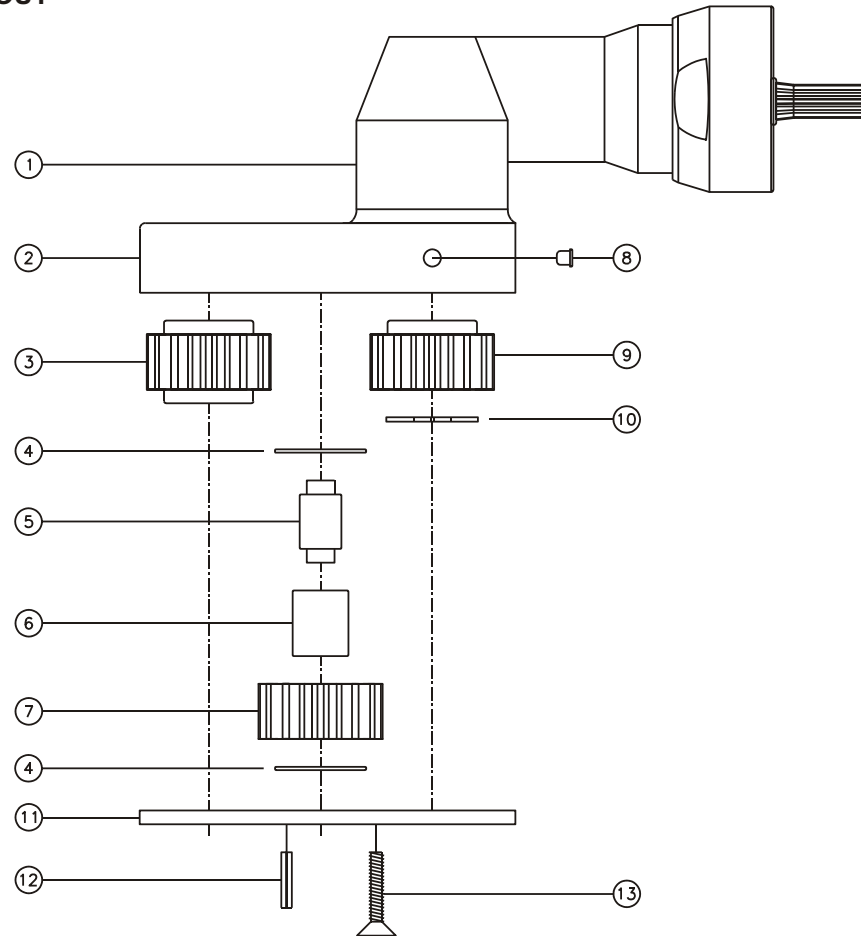

D & D PRODUCTION INC.

ASSEMBLY NO. 242420 HEAD NO. 1400

CROWFOOT ASS'Y
Rev. F
02-16-93

2500 WILLIAMS DRIVE • WATERFORD, MI • 48328

PHONE : (248) 334-2112 • FAX : (248) 334-0062

SIDE VIEW

TOP VIEW

GEAR ASSEMBLY

PARTS BLOWOUT

ITEM	DESCRIPTION	PART NO.	ITEM	DESCRIPTION	PART NO.	ITEM	DESCRIPTION	PART NO.
1	Angle Head	D3	11	Bottom Plate	242420-P			
2	Gear Housing	242420-H	12	Roll Pin (2)	RP-608			
3	Socket Gear	161624-XX	13	Screw (4)	S-612			
4	Thrust Race (2)	TRA-411						
5	Idler Pin	IP-6824						
6	Needle Bearing	B-68						
7	Idler Gear	161616						
8	Grease Fitting	1877						
9	Drive Gear	161616-S						
10	Snap Ring	5100-50						