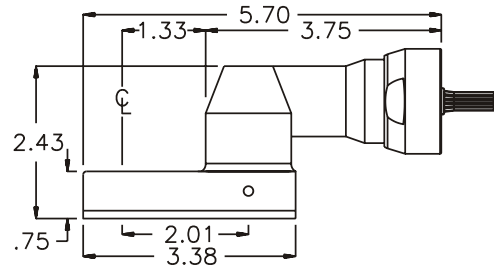

D & D PRODUCTION INC.

ASSEMBLY NO. 242420 HEAD NO. 1400

CROWFOOT ASS'Y
Rev. F
02-16-93

2500 WILLIAMS DRIVE • WATERFORD, MI • 48328

PHONE : (248) 334-2112 • FAX : (248) 334-0062

SIDE VIEW

TOP VIEW

GEAR ASSEMBLY

PARTS BLOWOUT

ITEM	DESCRIPTION	PART NO.	ITEM	DESCRIPTION	PART NO.	ITEM	DESCRIPTION	PART NO.
1	Angle Head	D3	11	Bottom Plate	242420-P			
2	Gear Housing	242420-H	12	Roll Pin (2)	RP-608			
3	Socket Gear	161624-XX	13	Screw (4)	S-612			
4	Thrust Race (2)	TRA-411						
5	Idler Pin	IP-6824						
6	Needle Bearing	B-68						
7	Idler Gear	161616						
8	Grease Fitting	1877						
9	Drive Gear	161616-S						
10	Snap Ring	5100-50						