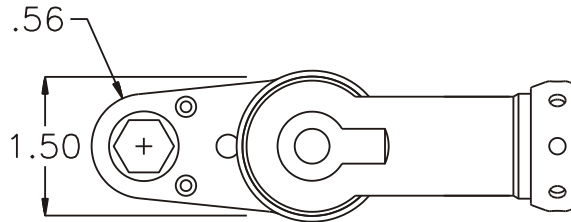

D & D PRODUCTION INC.

ASSEMBLY NO. 242418A-L31

HEAD NO. 1362

CROWFOOT ASS'Y
Rev. A
08-30-02

2500 WILLIAMS DRIVE • WATERFORD, MI • 48328

PHONE : (248) 334-2112 • FAX : (248) 334-0062

SIDE VIEW

TOP VIEW

GEAR ASSEMBLY

PARTS BLOWOUT

ITEM	DESCRIPTION	PART NO.	ITEM	DESCRIPTION	PART NO.	ITEM	DESCRIPTION	PART NO.
1	Angle Head	A/C #10	11	Gear Housing (Bottom)	242418A-P			
2	Angle Head Adapter	HA-2638-10	12	Grease Fitting	1877			
3	Needle Bearing	B-1112	13	Screw #1 (2)	S-612			
4	Gear Housing (Top)	242418A-H	14	Screw #2 (4)	S-614SH			
5	Socket Gear	201824-XX	15	Dowel Pin (3)	DP-1214			
6	Thrust Race (2)	TRA-411						
7	Idler Pin	IP-6824						
8	Needle Bearing	B-68						
9	Idler Gear	201816						
10	Drive Gear	201846-38SD