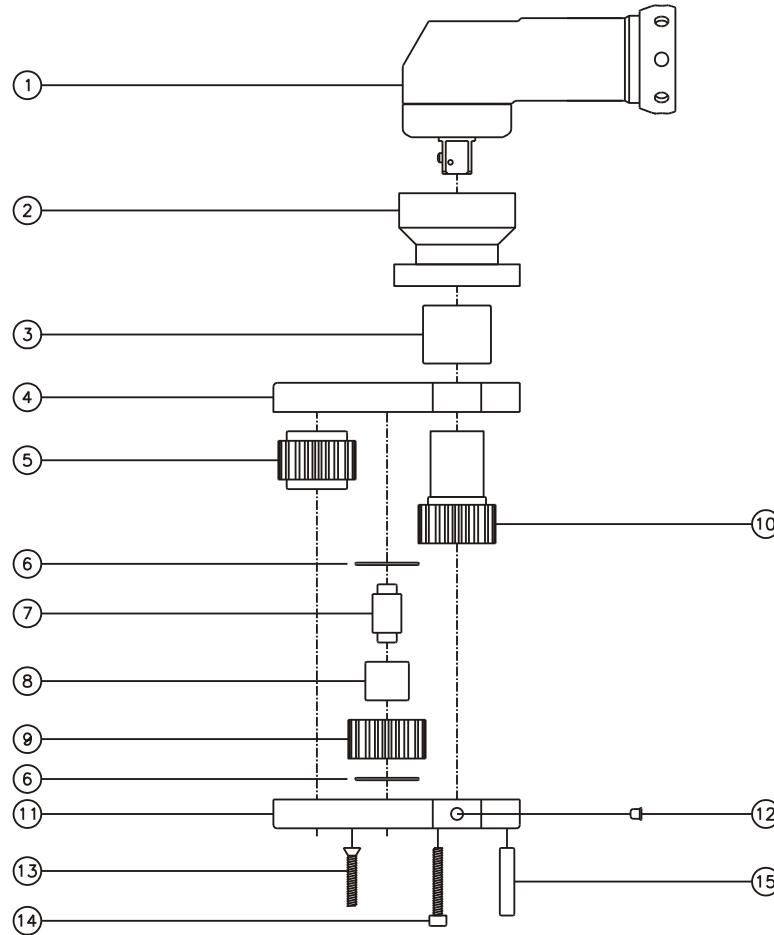

### SIDE VIEW

### TOP VIEW

### PARTS BLOWOUT

ITEM	DESCRIPTION	PART NO.	ITEM	DESCRIPTION	PART NO.	ITEM	DESCRIPTION	PART NO.
1	Angle Head	A/C #10	11	Gear Housing (Bottom)	242418A-P			
2	Angle Head Adapter	HA-2638-10	12	Grease Fitting	1877			
3	Needle Bearing	B-1112	13	Screw #1 (2)	S-612			
4	Gear Housing (Top)	242418A-H	14	Screw #2 (4)	S-614SH			
5	Socket Gear	201824-XX	15	Dowel Pin (3)	DP-1214			
6	Thrust Race (2)	TRA-411						
7	Idler Pin	IP-6824						
8	Needle Bearing	B-68						
9	Idler Gear	201816						
10	Drive Gear	201846-38SD						