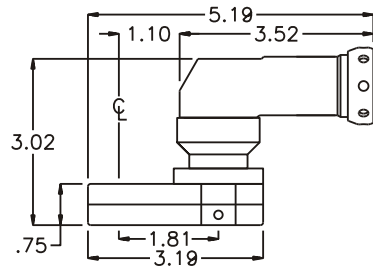

D & D PRODUCTION INC.

ASSEMBLY NO. 242418A-L31

HEAD NO. 1362

CROWFOOT ASS'Y
Rev. A
08-30-02

2500 WILLIAMS DRIVE • WATERFORD, MI • 48328

PHONE : (248) 334-2112 • FAX : (248) 334-0062

SIDE VIEW