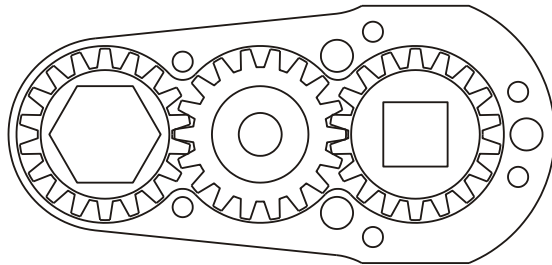

### SIDE VIEW

### TOP VIEW

### PARTS BLOWOUT

ITEM	DESCRIPTION	PART NO.	ITEM	DESCRIPTION	PART NO.	ITEM	DESCRIPTION	PART NO.
1	Angle Head	A/C #10	11	Gear Housing (Bottom)	242418A-P			
2	Angle Head Adapter	HA-2638-10	12	Grease Fitting	1877			
3	Needle Bearing	B-1112	13	Screw #1 (2)	S-612			
4	Gear Housing (Top)	242418A-H	14	Screw #2 (4)	S-614SH			
5	Socket Gear	201824-XX	15	Dowel Pin (3)	DP-1214			
6	Thrust Race (2)	TRA-411						
7	Idler Pin	IP-6824						
8	Needle Bearing	B-68						
9	Idler Gear	201816						
10	Drive Gear	201846-38SD						