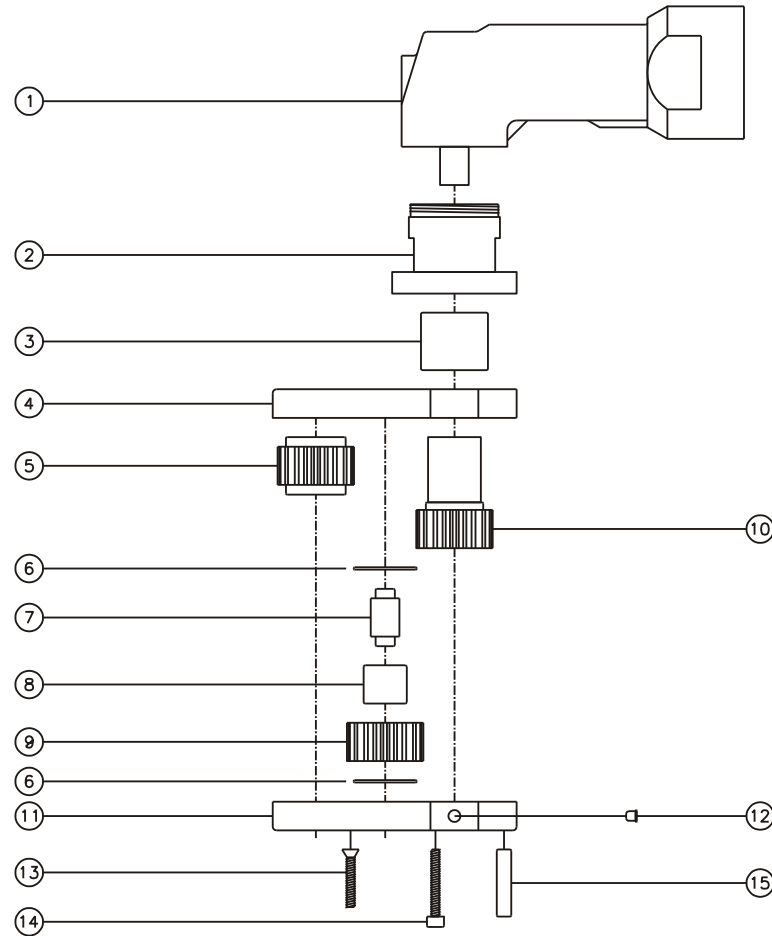

### SIDE VIEW

### TOP VIEW

### PARTS BLOWOUT

ITEM	DESCRIPTION	PART NO.	ITEM	DESCRIPTION	PART NO.	ITEM	DESCRIPTION	PART NO.
1	Angle Head	GSE 5714	11	Gear Housing (Bottom)	242418A-P			
2	Angle Head Adapter	HA-2643-5714	12	Grease Fitting	1877			
3	Needle Bearing	B-1112	13	Screw #1 (2)	S-612			
4	Gear Housing (Top)	242418A-H	14	Screw #2 (4)	S-614SH			
5	Socket Gear	201824-XX	15	Dowel Pin (3)	DP-1214			
6	Thrust Race (2)	TRA-411						
7	Idler Pin	IP-6824						
8	Needle Bearing	B-68						
9	Idler Gear	201816						
10	Drive Gear	201846-38SD						