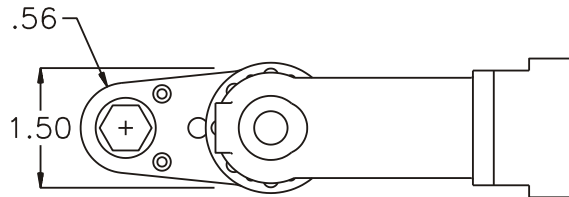

D & D PRODUCTION INC.

ASSEMBLY NO. 242418A-L31

HEAD NO. 1360

CROWFOOT ASS'Y
Rev. A
08-29-00

2500 WILLIAMS DRIVE • WATERFORD, MI • 48328

PHONE : (248) 334-2112 • FAX : (248) 334-0062

SIDE VIEW

TOP VIEW

GEAR ASSEMBLY

PARTS BLOWOUT

ITEM	DESCRIPTION	PART NO.	ITEM	DESCRIPTION	PART NO.	ITEM	DESCRIPTION	PART NO.
1	Angle Head	GSE 5714	11	Gear Housing (Bottom)	242418A-P			
2	Angle Head Adapter	HA-2643-5714	12	Grease Fitting	1877			
3	Needle Bearing	B-1112	13	Screw #1 (2)	S-612			
4	Gear Housing (Top)	242418A-H	14	Screw #2 (4)	S-614SH			
5	Socket Gear	201824-XX	15	Dowel Pin (3)	DP-1214			
6	Thrust Race (2)	TRA-411						
7	Idler Pin	IP-6824						
8	Needle Bearing	B-68						
9	Idler Gear	201816						
10	Drive Gear	201846-38SD