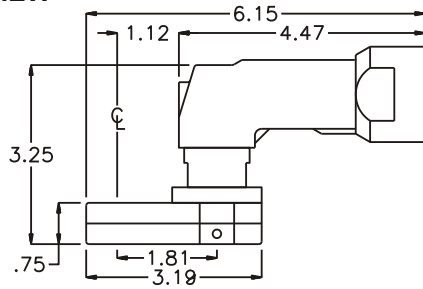

D & D PRODUCTION INC.

ASSEMBLY NO. 242418A-L31

HEAD NO. 1360

CROWFOOT ASS'Y
Rev. A
08-29-00

2500 WILLIAMS DRIVE • WATERFORD, MI • 48328

PHONE : (248) 334-2112 • FAX : (248) 334-0062

SIDE VIEW

TOP VIEW