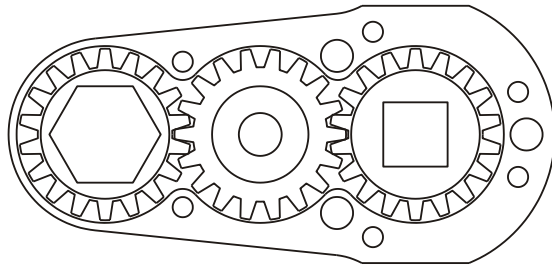

### SIDE VIEW

### TOP VIEW

### PARTS BLOWOUT

ITEM	DESCRIPTION	PART NO.	ITEM	DESCRIPTION	PART NO.	ITEM	DESCRIPTION	PART NO.
1	Angle Head	GSE 5714	11	Gear Housing (Bottom)	242418A-P			
2	Angle Head Adapter	HA-2643-5714	12	Grease Fitting	1877			
3	Needle Bearing	B-1112	13	Screw #1 (2)	S-612			
4	Gear Housing (Top)	242418A-H	14	Screw #2 (4)	S-614SH			
5	Socket Gear	201824-XX	15	Dowel Pin (3)	DP-1214			
6	Thrust Race (2)	TRA-411						
7	Idler Pin	IP-6824						
8	Needle Bearing	B-68						
9	Idler Gear	201816						
10	Drive Gear	201846-38SD						